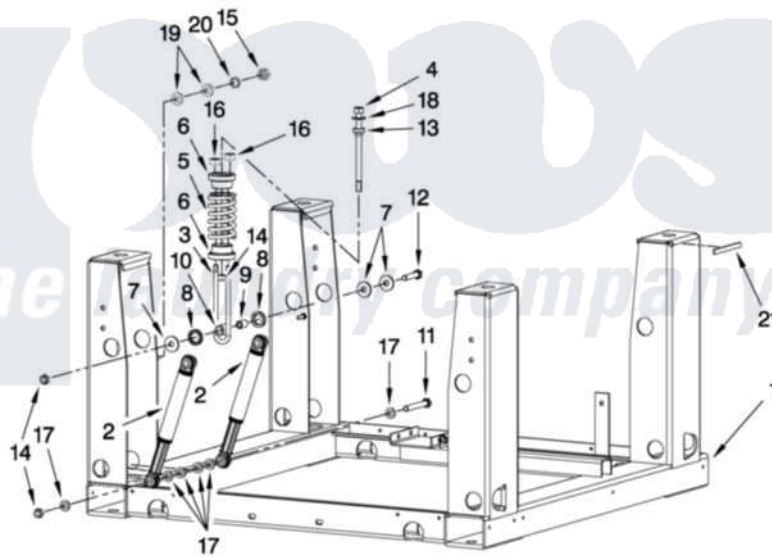

Maytag MFS55PNAVS 10 - FRAME PARTS

FRAME PARTS

For Model: MFS55PNAVS
(Stainless)

W10305265

FOR ORDERING INFORMATION REFER TO PARTS PRICE LIST

13

Maytag [Commercial Maytag MFS55PNAVS Washer Parts](#) Parts Diagram 10 - FRAME PARTS
Click on the part number to view part

Item	Original Part Number	Replaced By	Status	Part Description
1	W10286250			Frame
2	23002983			Damper
3	23002994			Hook, Suspension
4	23002991			Screw
5	23002996			Spring
6	23002993			Holder, Spring
7	23004023			Washer M10
8	W10286255			Shim
9	23002995			Piece, Insertion
10	23002692			Bushing For Suspension Hook
11	23002984			Screw
12	W10286257			Bolt M10x50
13	23002992			Bushing For Suspension Bolt
14	23002356	23001241		Locking Nut, Self Lu
15	23002280			Nut M6
16	23003766	23001266		Nut M8