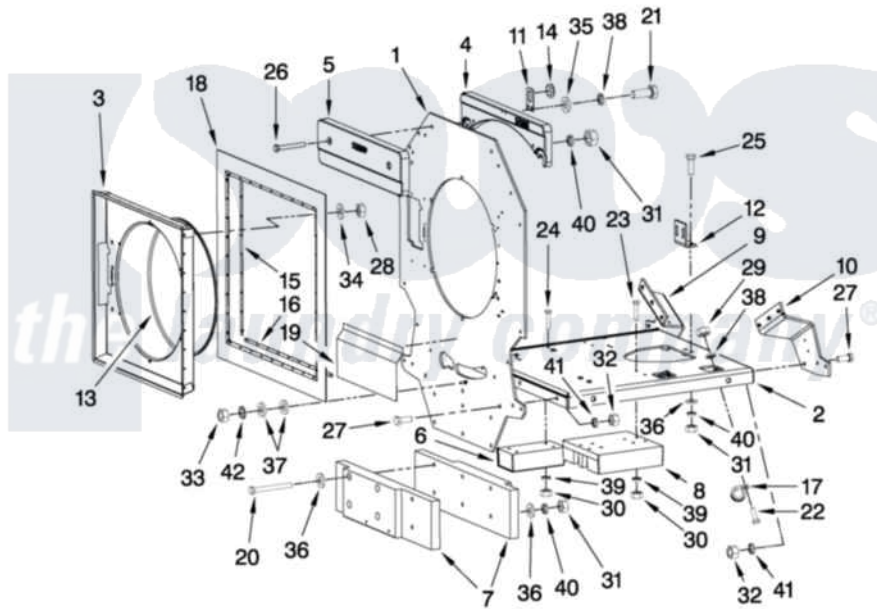

Maytag MFS55PNAVS 11 - FRONT SUSPENSION PARTS

FRONT SUSPENSION PARTS

For Model: MFS55PNAVS
(Stainless)

FOR ORDERING INFORMATION REFER TO PARTS PRICE LIST

14

W10305265

Maytag [Commercial Maytag MFS55PNAVS Washer Parts](#) Parts Diagram 11 - FRONT SUSPENSION PARTS

[Click on the part number to view part](#)

Item	Original Part Number	Replaced By	Status	Part Description
1	W10286262			Front Counter Weight
2	W10286263			Outer Tub Support Plate
3	W10286264			Tub Front Extension
4	W10286265			Top Counter Weight
5	W10286266			Top Counter Weight
6	W10286267			Small Support Weight
7	23003062			Lower Counter Weight
8	23004343			Large Support Weight
9	W10286269			Left Shock Absorber Mtg Plate
10	W10286270			Right Shock Absorber Mtg Plate
11	W10286271			Out Of Balance Sensor
12	23003051			Support
13	23002473			Rubber, Protective
14	23001117			Ring, Rubber
15	23003839			Strip, Metal Sides
16	23003840			Strip, Metal Top