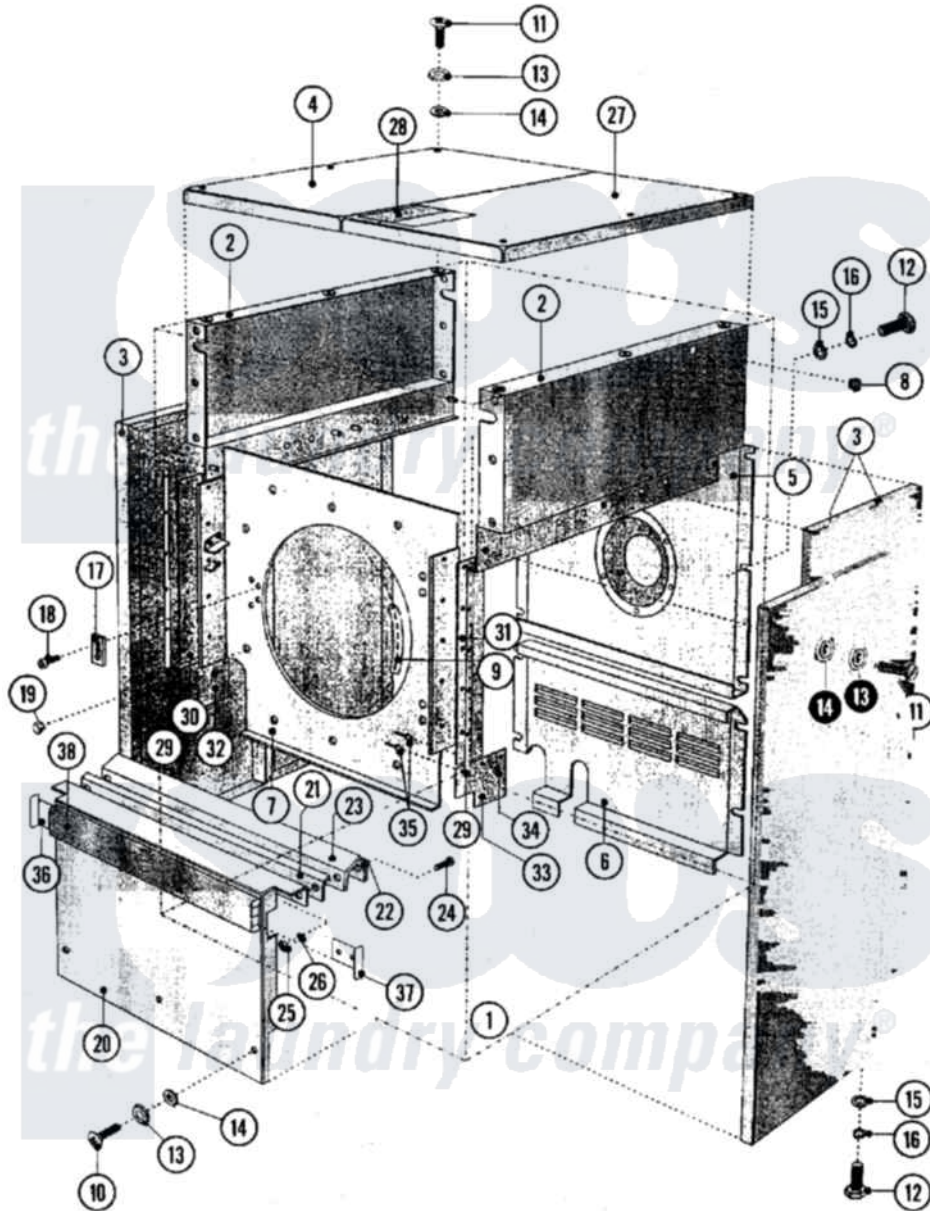

Maytag MFS75PNAVS 03 - PANELS

Maytag [Commercial Maytag MFS75PNAVS Washer Parts](#) Parts Diagram 03 - PANELS
 Click on the part number to view part

Item	Original Part Number	Replaced By	Status	Part Description
001	23002380			Cover, Front
002	23003181			Side, Cover
003	23003182			Cover, Side
004	23003183			Cover
005	23003184			Cover, Rear
006	23003185			Cover
007	23003186			Foil
008	23001476			Plug, Water Inlet
009	23001088	23002473		Rubber, Protective
010	23002374			Screw
011	23002375			Screw
012	23001618	23002461		Screw
013	23001337	23002457		Washer M6
014	23001338	23002458		Washer
015	23002129			Washer
016	23002130	23001158		Lockwasher

017	23002390		Block
018	NLA	Not Available	SCREW (M8X15)
019	NLA	Not Available	NUT (M6)
020	23002393		Cover, Front-Lower
021	23002394		Support, Side Panel
022	23002395		Ribbon
023	23002396		Strip
024	23002398	23001089	Screw
025	23002399	23001014	Nut M4
026	23002400		Washer
027	23003187		Cover
028	23002362		Rivet W/Crank
029	NLA	Not Available	BAR
030	NLA	Not Available	CUFF (LT)
031	NLA	Not Available	CUFF (RT)
032	NLA	Not Available	CORNER CUFF (LT)
033	NLA	Not Available	CORNER CUFF (RT)
034	NLA	Not Available	WASHER
035	23002408		Rivet W/Crank
036	23002409		Bar, Inside
037	23002410		Bar, Side
038	23002411		Profile