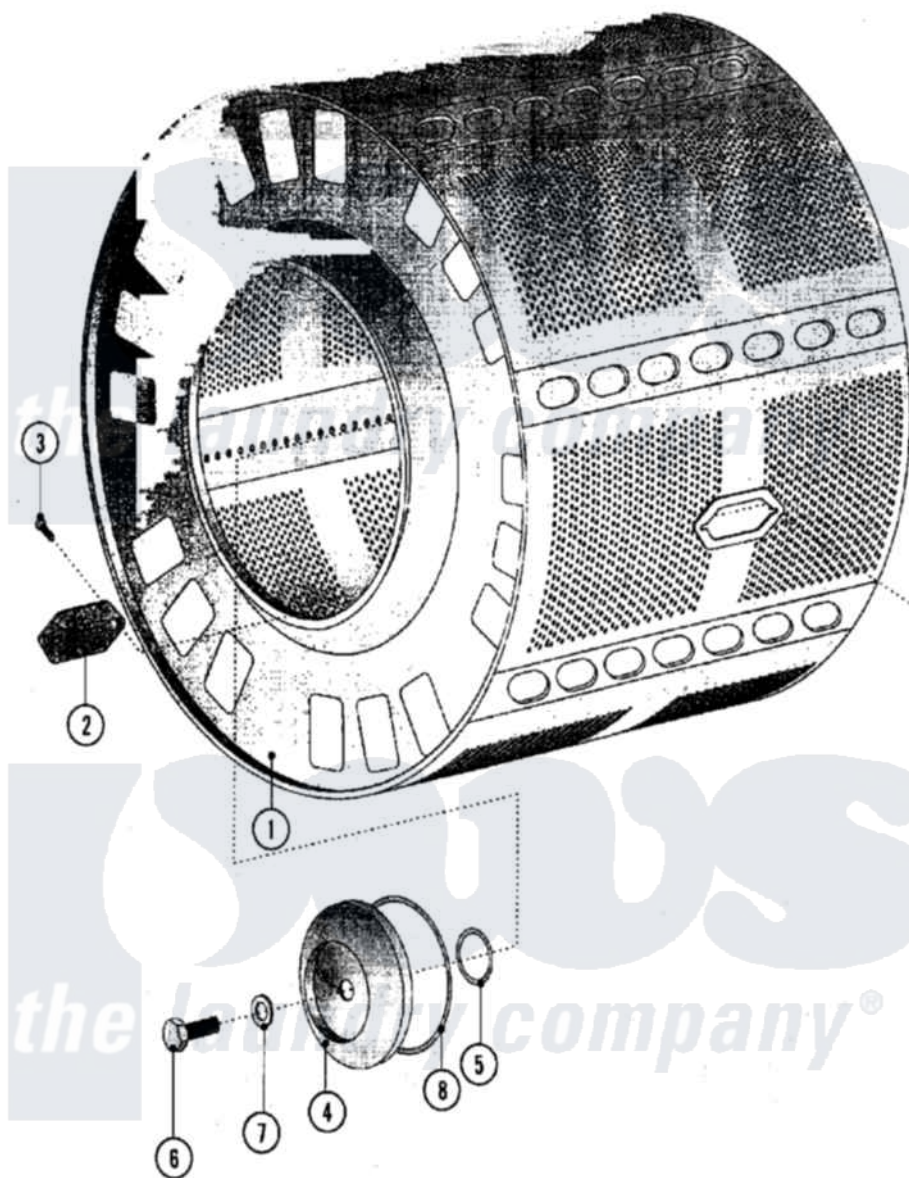

# Maytag MFS75PNAVS 05 - INNER TUB

Maytag [Commercial Maytag MFS75PNAVS Washer Parts](#) Parts Diagram 05 - INNER TUB  
 Click on the part number to view part

Item	Original Part Number	Replaced By	Status	Part Description
001	<a href="#">23003189</a>			Washing Drum 80Lb
002	<a href="#">23002259</a>			Cover
003	23002617	<a href="#">23001777</a>		Screw, Drive
004	<a href="#">23002618</a>			Washer
005	<a href="#">23002619</a>			O-Ring
006	<a href="#">23002620</a>			Bolt, 30mm x 80mm, SS
007	<a href="#">23002621</a>			Washer
008	<a href="#">23002622</a>			O-Ring