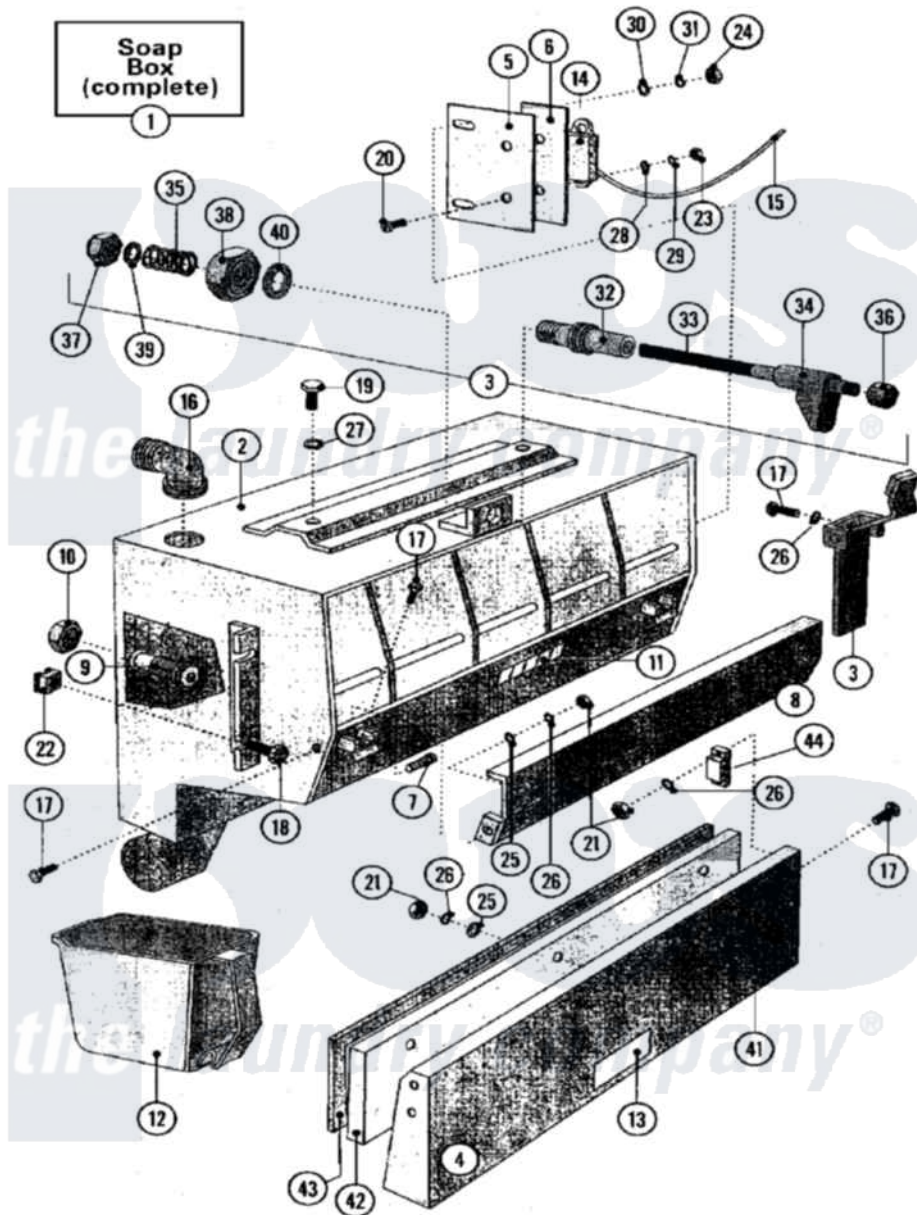

Maytag MFS75PNAVS 11 - SOAP BOX

Maytag [Commercial Maytag MFS75PNAVS Washer Parts](#) Parts Diagram 11 - SOAP BOX
 Click on the part number to view part

Item	Original Part Number	Replaced By	Status	Part Description
001	23003230			Soap Box
002	23002731			Soaphopper
003	NLA		Not Available	OVERSEAL
004	23002733			Cover, Soaphopper
005	NLA		Not Available	HOLDER
006	23002735			Insulation
007	23002736			Pin, Door
008	23002737			Cover
009	23002738			Nozzle
010	23002739			Nut
011	NLA		Not Available	PLATE, INDEX
012	23002294	23002135		Cup, Soap Box
013	NLA		Not Available	PLATE, INDEX
014	23001566			Switch, Magnetic
015	23002742			Tube, Insulation
016	NLA		Not Available	ELBOW

017	23001682		Screw
018	23002353	23001157	Bolt
019	NLA		Not Available
			SCREW (M6X10)
020	NLA		Not Available
			SCREW (M3X10)
021	23002652		Nut
022	23001339	23002455	Nut, Rapid
023	23002500		Washer, Lock
024	23002399	23001014	Nut M4
025	NLA		Not Available
			WASHER
026	23002674		Spring, Lock Washer
027	23002357	23002440	Washer, Spring Lock
028	23002174	23003654	Washer M3.2
029	NLA		Not Available
			WASHER
030	23001610	23002438	Washer M4.3
031	23002400		Washer
032	23002747		Pin
033	23002748		Screw
034	23002749		Lever
035	23002750		Spring
036	NLA		Not Available
			NUT (M6)
037	23002471	23001310	Nut, Self Locking
038	NLA		Not Available
			NUT (M12)
039	23002282	23001027	Washer
040	23002658		Washer
041	23003231		Cover, Soap Box
042	23002751		Cover, Insert
043	23001666		Seal Lu
044	23001668		Contact, Magnetic