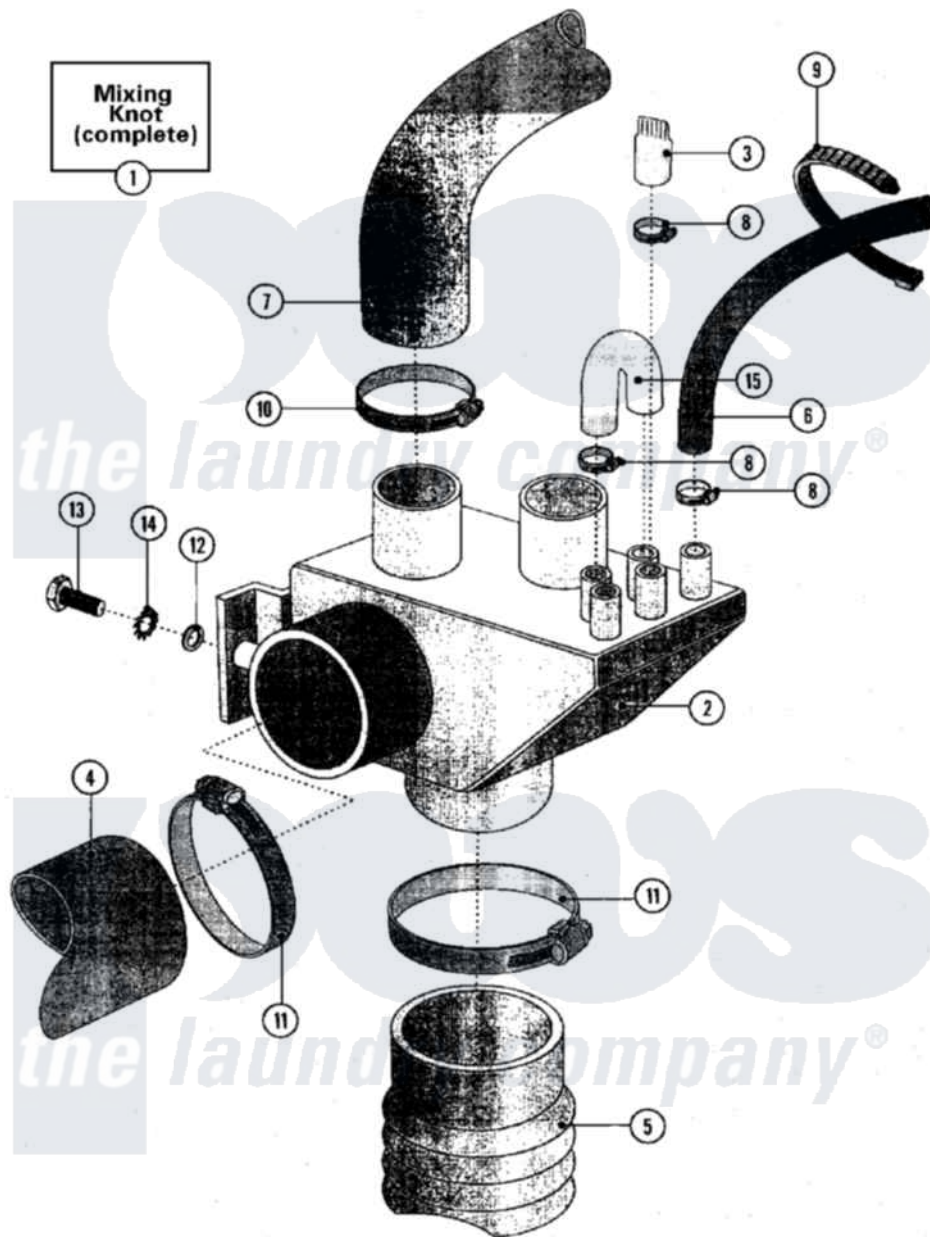

Maytag MFS75PNAVS 12 - FILLING SYSTEM

Maytag [Commercial Maytag MFS75PNAVS Washer Parts](#) Parts Diagram 12 - FILLING SYSTEM
 Click on the part number to view part

Item	Original Part Number	Replaced By	Status	Part Description
001	23003232			Knot, Mixing
002	23002752			Mixer
003	23001459			Liquid Soap, Hose
004	23001589			Tube, Soap Box
005	23002754			Hose
006	23001459			Liquid Soap, Hose
007	23002755			Hose
008	23001506	596669		Clamp, Manifold
009	23001720			Binder, Cable
010	23001261	616099		Clamp
011	23001256	34001289		Clamp, Hose
012	23002438			Washer M4.3
013	23002463			Screw
014	23002756			Lockwasher
015	23001459			Liquid Soap, Hose