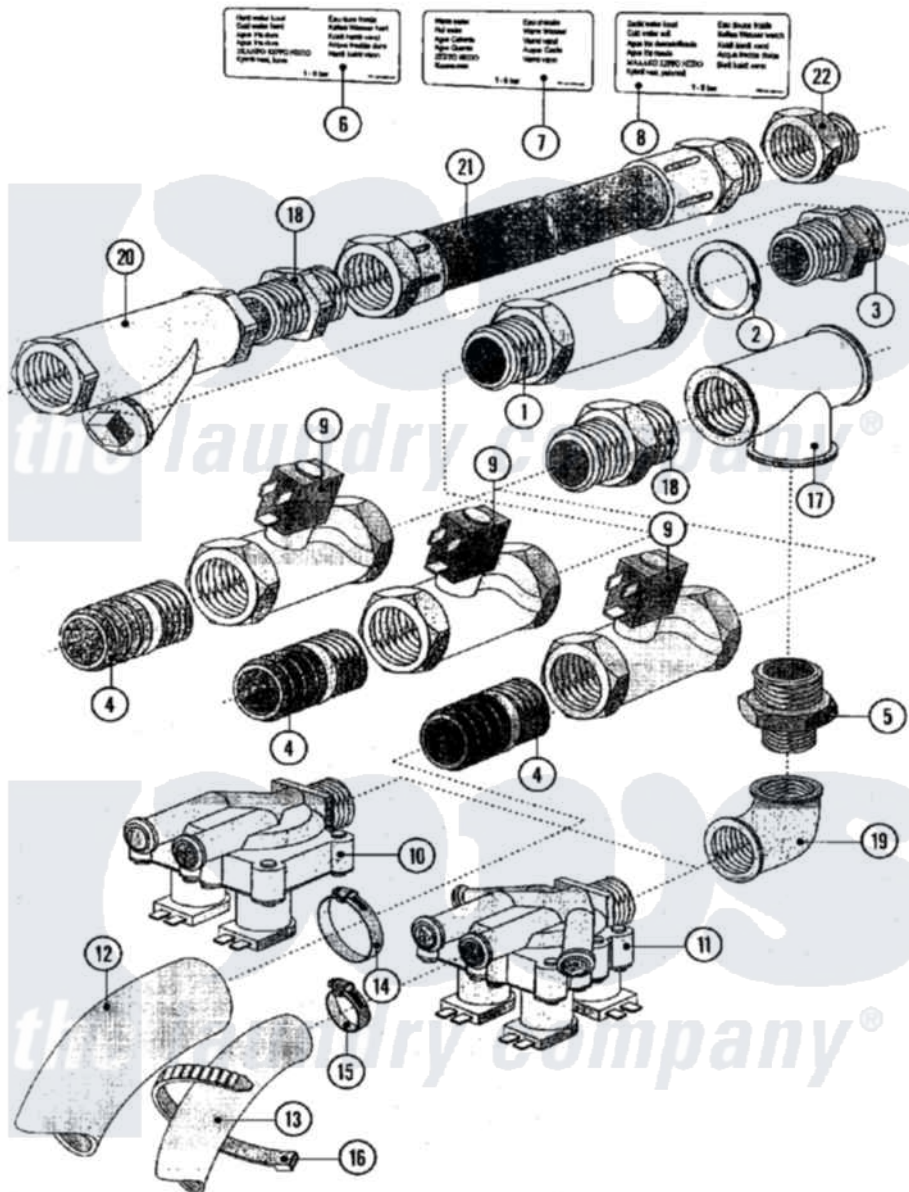

Maytag MFS75PNAVS 13 - VALVES

Maytag [Commercial Maytag MFS75PNAVS Washer Parts](#) Parts Diagram 13 - VALVES

[Click on the part number to view part](#)

Item	Original Part Number	Replaced By	Status	Part Description
001	23002757			Extension
002	23002758			Washer
003	23002759			Nipple, Pipe
004	23002760			Ontube
005	23002761			Reducer
006	23001471			Sticker, Cold Soft Water
007	23001469			Sticker, Hot Water
008	NLA		Not Available	STICKER, COLD HARD WATER
009	23002762			Valve
"	23003693			Diaphragm, Valve
010	23002070			Valve, Inlet
011	23001755			Valve, Inlet
012	23002755			Hose
013	23001507			Waterhose
014	23001261	616099		Clamp
015	23001506	596669		Clamp, Manifold

016	23001720		Binder, Cable
017	23002069		T-Part
018	23002068		Adapter
019	23001756		Elbow
020	23002156		Filter
021	23002057		Hose, Water Inlet
022	23001256	34001289	Clamp, Hose
030	23003694		Coil, Valve