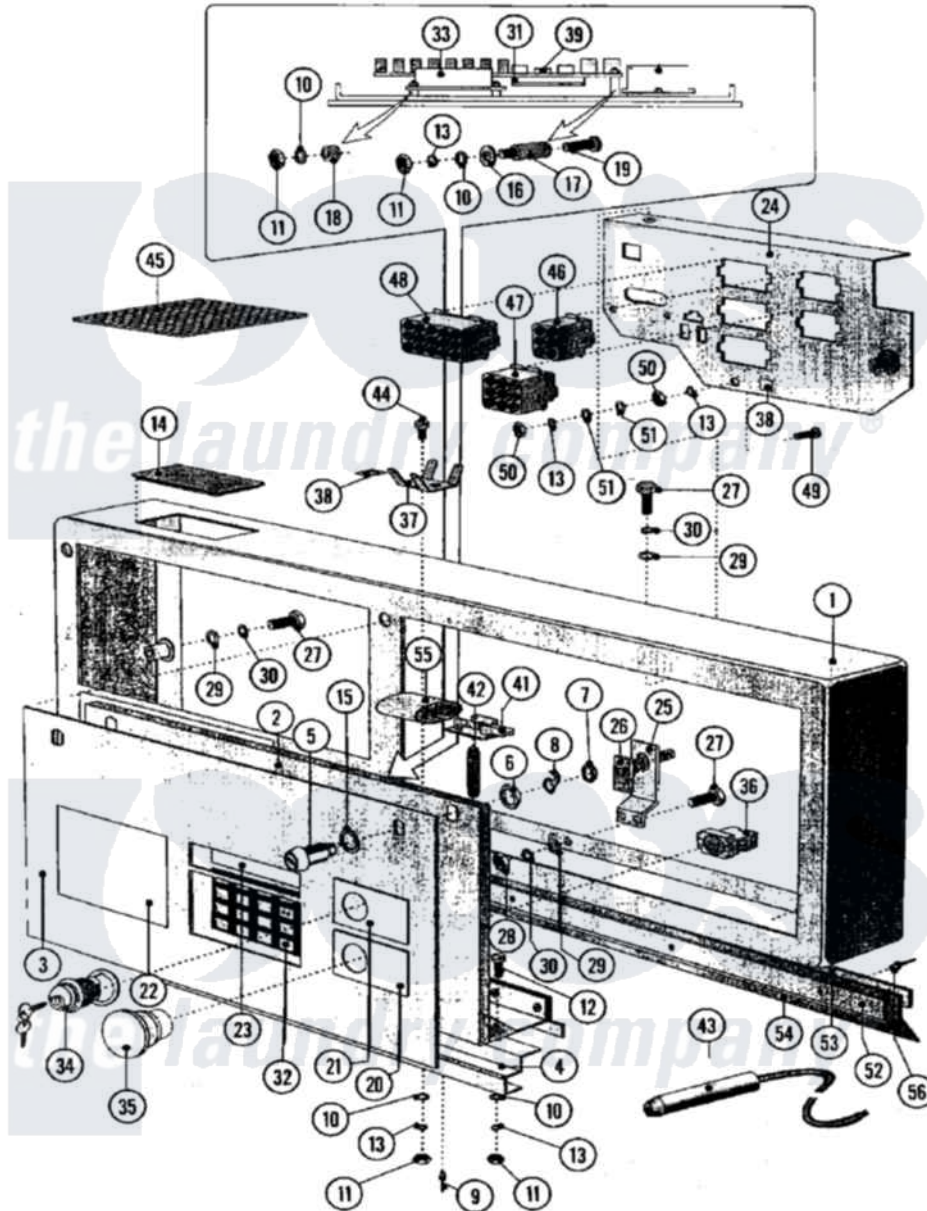

Maytag MFS75PNAVS 14 - CONTROL PANEL

Maytag [Commercial Maytag MFS75PNAVS Washer Parts](#) Parts Diagram 14 - CONTROL PANEL
 Click on the part number to view part

Item	Original Part Number	Replaced By	Status	Part Description
001	23002763			Panel, Front
002	23003233			Cover, Top
003	23002765			Plate, Index
004	23002766			Support, Plate
005	23001583			Device, Locking
006	23001008			Nut, Lock
007	23001011			Nut
008	23002451			Pawl
009	NLA		Not Available	RIVET/CRANK (4 X 7.5)
010	23001610	23002438		Washer M4.3
011	23002399	23001014		Nut M4
012	23002423	23001361		Bolt
013	23002400			Washer
014	NLA		Not Available	COVER
015	23001007			Washer M21x27x1
016	NLA		Not Available	INSULATION (WASHER)