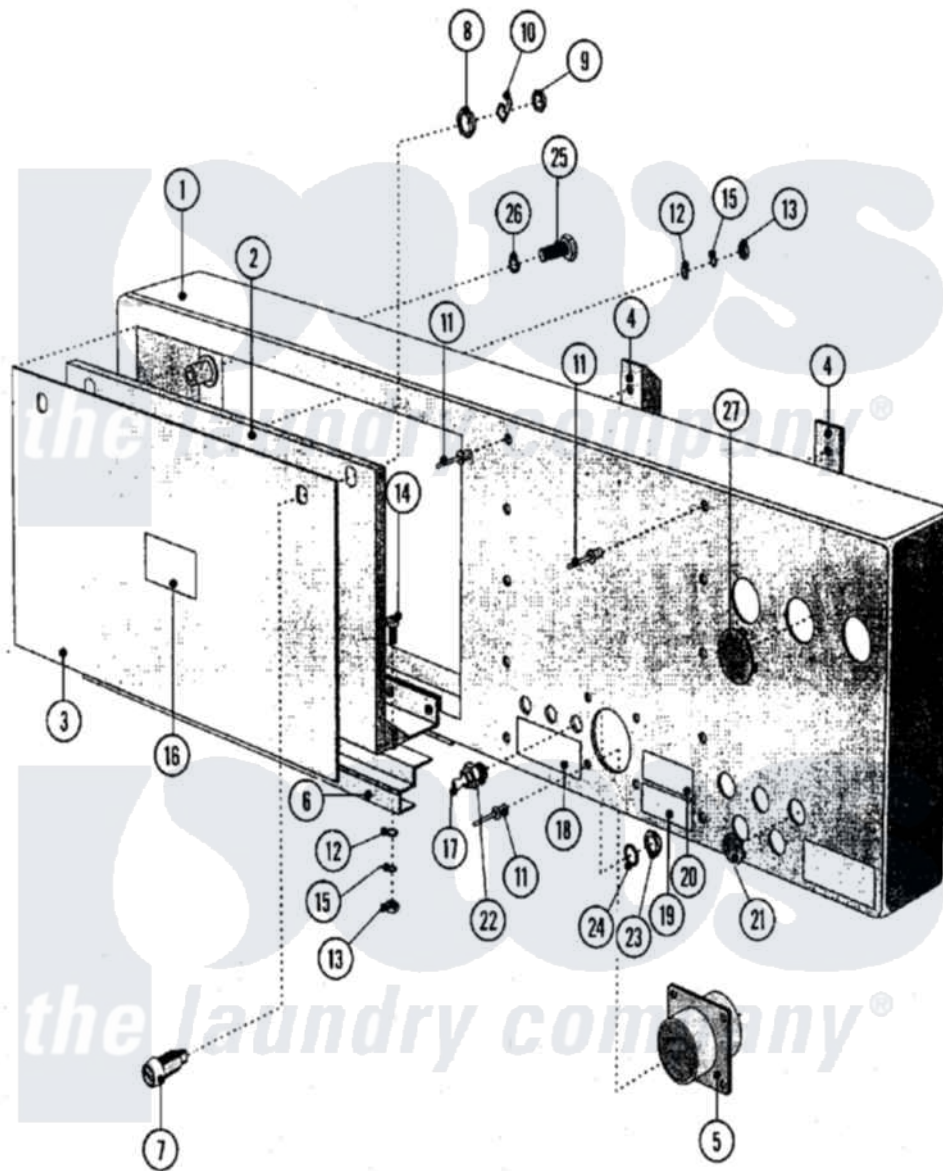

# Maytag MFS75PNAVS 15 - REAR PANEL

Maytag Commercial Maytag MFS75PNAVS Washer Parts Parts Diagram 15 - REAR PANEL  
 Click on the part number to view part

| Item | Original Part Number     | Replaced By              | Status        | Part Description      |
|------|--------------------------|--------------------------|---------------|-----------------------|
| 001  | <a href="#">23002783</a> |                          |               | Panel, Rear           |
| 002  | <a href="#">23002784</a> |                          |               | Cover, Rear Panel     |
| 003  | <a href="#">23002785</a> |                          |               | Plate, Panel Cover    |
| 004  | <a href="#">23002786</a> |                          |               | Frame, Pumps          |
| 005  | <a href="#">23002787</a> |                          |               | Vent, Rear Panel      |
| 006  | <a href="#">23002766</a> |                          |               | Support, Plate        |
| 007  | <a href="#">23001583</a> |                          |               | Device, Locking       |
| 008  | <a href="#">23001008</a> |                          |               | Nut, Lock             |
| 009  | <a href="#">23001011</a> |                          |               | Nut                   |
| 010  | <a href="#">23002451</a> |                          |               | Pawl                  |
| 011  | NLA                      |                          | Not Available | RIVET/CRANK (4 X 7.5) |
| 012  | 23001610                 | <a href="#">23002438</a> |               | Washer M4.3           |
| 013  | 23002399                 | <a href="#">23001014</a> |               | Nut M4                |
| 014  | 23002423                 | <a href="#">23001361</a> |               | Bolt                  |
| 015  | <a href="#">23002400</a> |                          |               | Washer                |
| 016  | <a href="#">23002301</a> |                          |               | LABEL, EL.FLASH       |