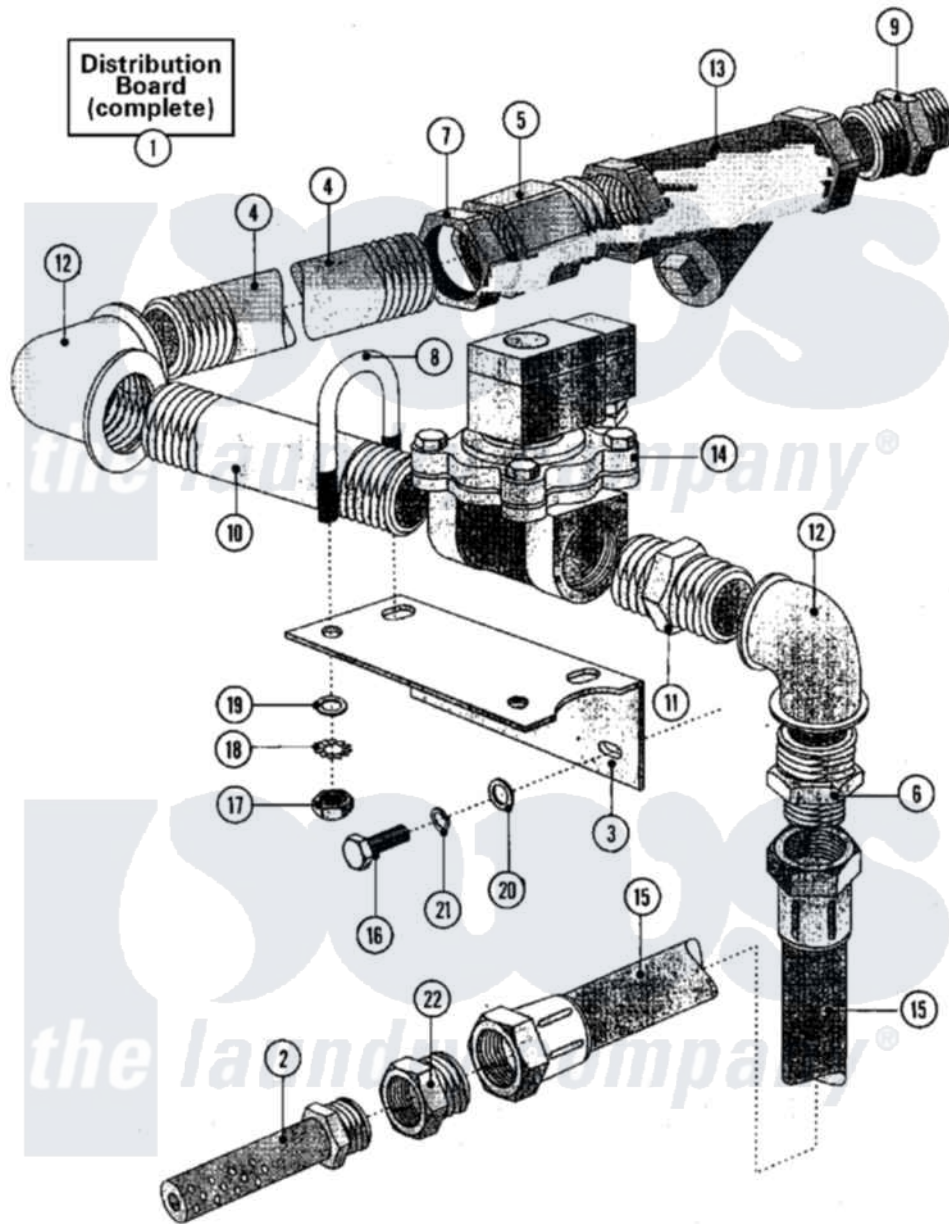

Maytag MFS75PNAVS 17 - STEAM SUPPLY

Maytag Commercial Maytag MFS75PNAVS Washer Parts Parts Diagram 17 - STEAM SUPPLY
 Click on the part number to view part

Item	Original Part Number	Replaced By	Status	Part Description
001	23003241			Supply, Steam
002	23002811			Pipe, Steam
003	23003242			Holder
004	23002813			Pipe
005	23002814			Extension
006	23002815			Reducer
007	23002816			Nut
008	23002433			Holder
009	23002761			Reducer
010	23002817			Pipe
011	23001482			Connection
012	23001756			Elbow
013	23002818			Pipe
014	23002819			Valve, Steam
015	23002820			Hose, Steam
016	23002475	23001264		Bolt M8x20

017	23002651	23001312	Mut M6
018	23002357	23002440	Washer, Spring Lock
019	23002282	23001027	Washer
020	23002653	23001203	Washer
021	23002358		LOCK WASHER M8
022	23002821		Reducer