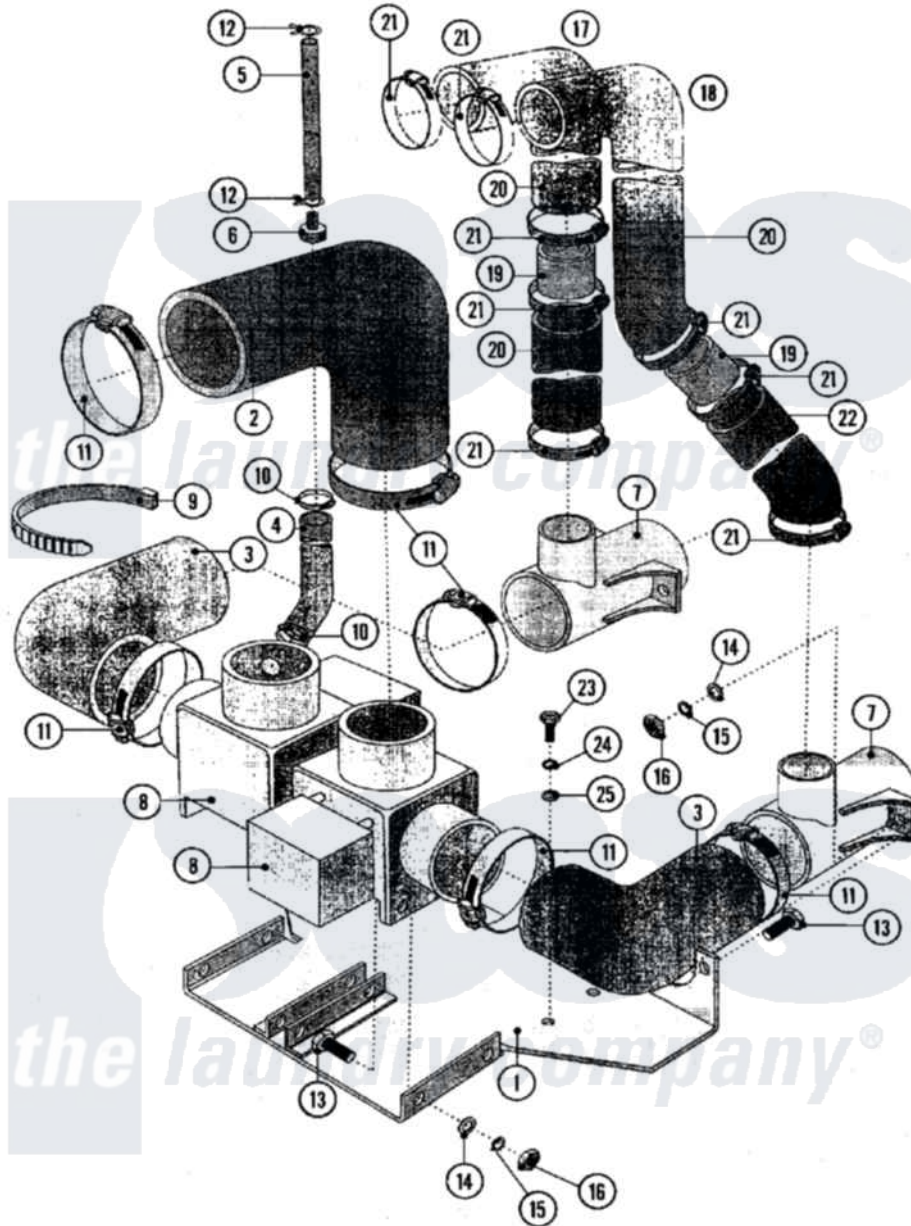

Maytag MFS75PNAVS 18 - DRAIN SUPPLY

Maytag Commercial Maytag MFS75PNAVS Washer Parts Parts Diagram 18 - DRAIN SUPPLY
 Click on the part number to view part

Item	Original Part Number	Replaced By	Status	Part Description
001	23003243			Board, Drain
002	23003244	23002015		Elbow
003	23003245			Hose, 90 Degree Outlet
004	23001762	23003035		Elbow
005	23001252			Upper Pressure Switch Hose
006	23001260			Pressure Switch Hose Fitting
007	23001253			Tee, Drain
008	23001244			Valve, Drain
009	23001720			Binder, Cable
010	23001262	616099		Clamp
011	23001258	696392		Hose Clamp
012	23001257	596669		Clamp, Manifold
013	23002475	23001264		Bolt M8x20
014	23002653	23001203		Washer
015	23002358			LOCK WASHER M8
016	23002435	23001266		Nut M8

017	23002824		Hose, Direct
018	23003246		Hose, Bended
019	23002826		Pipe
020	23001760		Hose, Overflow
021	23001750		Ring, Clamp
022	23001251		Lower Overflow Hose
023	23002354	23002461	Screw
024	23002357	23002440	Washer, Spring Lock
025	23002282	23001027	Washer