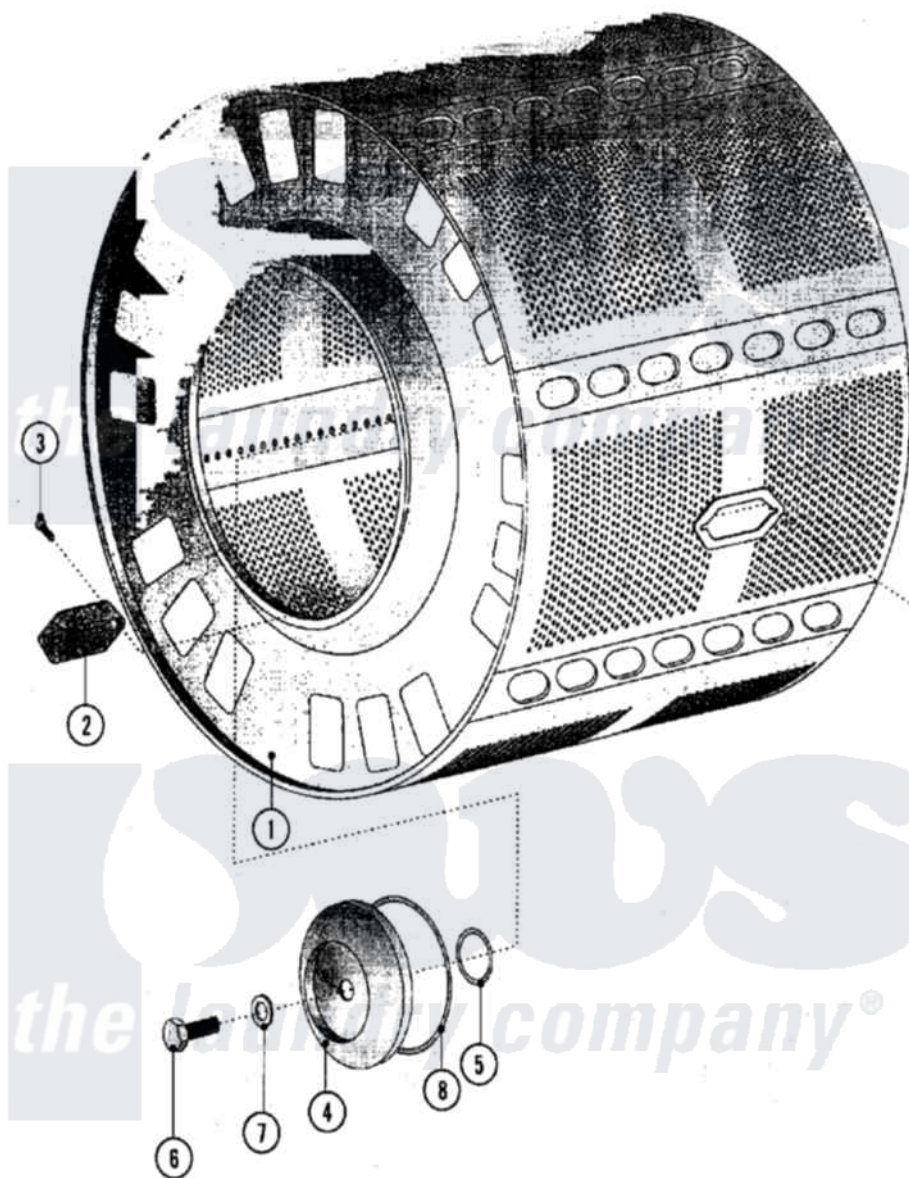

Maytag MFS80PNAVS 05 - INNER TUB

Maytag [Commercial Maytag MFS80PNAVS Washer Parts](#) Parts Diagram 05 - INNER TUB
 Click on the part number to view part

Item	Original Part Number	Replaced By	Status	Part Description
001	23003189			Washing Drum 80Lb
002	23002259			Cover
003	23002617	23001777		Screw, Drive
004	23002618			Washer
005	23002619			O-Ring
006	23002620			Bolt, 30mm x 80mm, SS
007	23002621			Washer
008	23002622			O-Ring