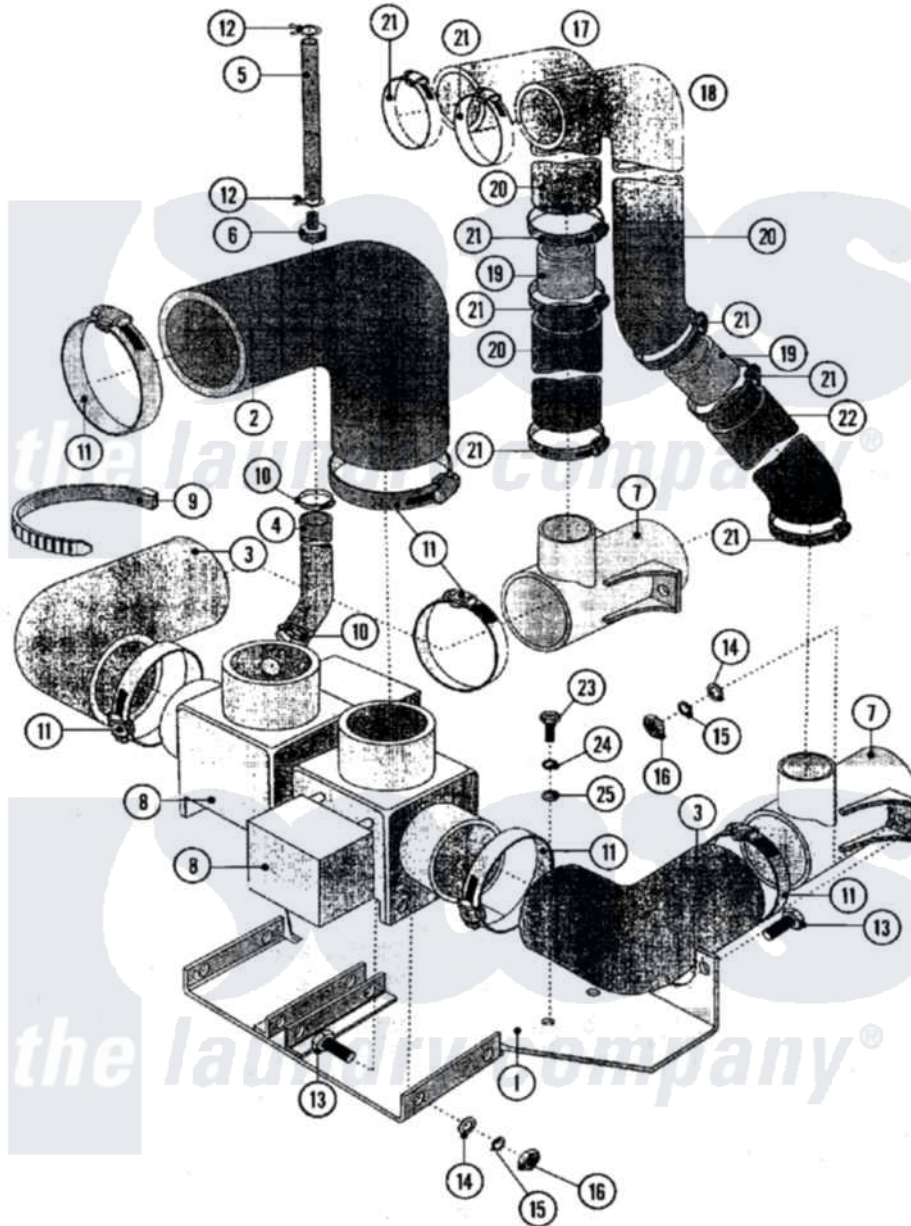

Maytag MFS80PNAVS 18 - DRAIN SUPPLY

Maytag Commercial Maytag MFS80PNAVS Washer Parts Parts Diagram 18 - DRAIN SUPPLY
 Click on the part number to view part

Item	Original Part Number	Replaced By	Status	Part Description
001	23003243			Board, Drain
002	23003244	23002015		Elbow
003	23003245			Hose, 90 Degree Outlet
004	23001762	23003035		Elbow
005	23001252			Upper Pressure Switch Hose
006	23001260			Pressure Switch Hose Fitting
007	23001253			Tee, Drain
008	23001244			Valve, Drain
009	23001720			Binder, Cable
010	23001262	616099		Clamp
011	23001258	696392		Hose Clamp
012	23001257	596669		Clamp, Manifold
013	23002475	23001264		Bolt M8x20
014	23002653	23001203		Washer
015	23002358			LOCK WASHER M8
016	23002435	23001266		Nut M8

017	23002824		Hose, Direct
018	23003246		Hose, Bended
019	23002826		Pipe
020	23001760		Hose, Overflow
021	23001750		Ring, Clamp
022	23001251		Lower Overflow Hose
023	23002354	23002461	Screw
024	23002357	23002440	Washer, Spring Lock
025	23002282	23001027	Washer