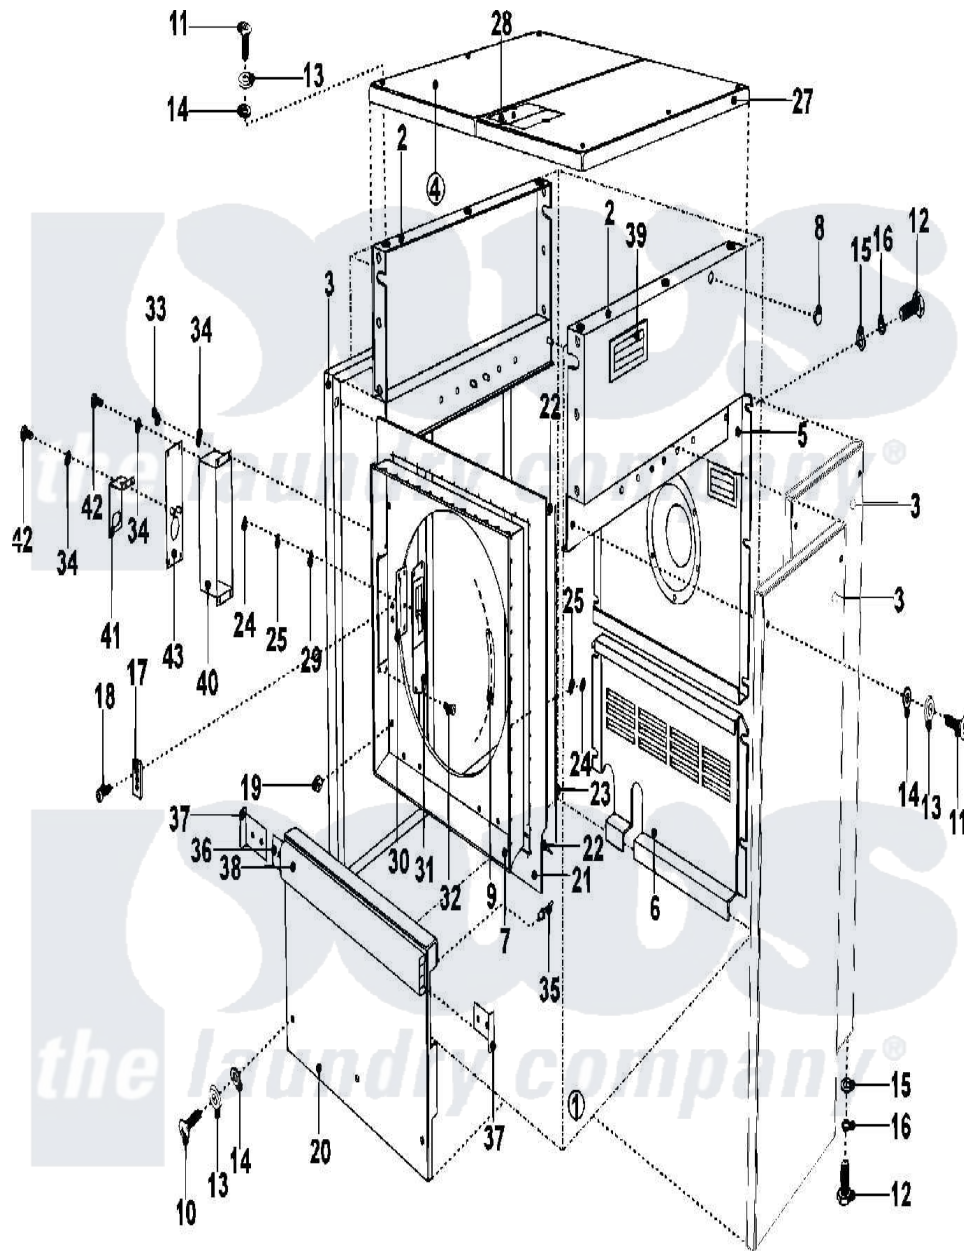

Maytag MFS80PNDVS 03 - CABINET

Maytag [Commercial Maytag MFS80PNDVS Washer Parts](#) Parts Diagram 03 - CABINET
 Click on the part number to view part

Item	Original Part Number	Replaced By	Status	Part Description
001	23002380			Cover, Front
002	23003181			Side, Cover
003	23003182			Cover, Side
004	23003183			Cover
005	23003184			Cover, Rear
006	23003185			Cover
007	23003924			Welded Foil li
008	23001476			Plug, Water Inlet
009	23002473			Rubber, Protective
010	23002374			Screw
011	23002375			Screw
012	23001618	23002461		Screw
013	23002457			Washer M6
014	23002458			Washer
015	23002424			Washer M6.4
016	23002130	23001158		Lockwasher

017	23002390		Block
018	NLA	Not Available	SCREW (M8X15)
019	NLA	Not Available	NUT (M6)
020	23002393		Cover, Front-Lower
021	23003968		Rubber
022	23003925		Plate, Upper
023	23003926		Plate, Side
024	23003666	23001014	Nut M4
025	23002400		Washer
027	23003187		Cover
028	23002362		Rivet W/Crank
029	NLA	Not Available	WASHER
030	23003927		Collar
031	23003928		Cover Lock Welded
032	23002722		Screw
033	23003773	Not Available	NUT M6
034	23002440		Washer, Spring Lock
035	23002408		Rivet W/Crank
036	23003929		Strip, Inner
037	23002410		Bar, Side
038	23003930		Profile
040	23003931		Lock, Cover
041	23003932		Holder
042	23002649		Screw
043	23003933		Cover