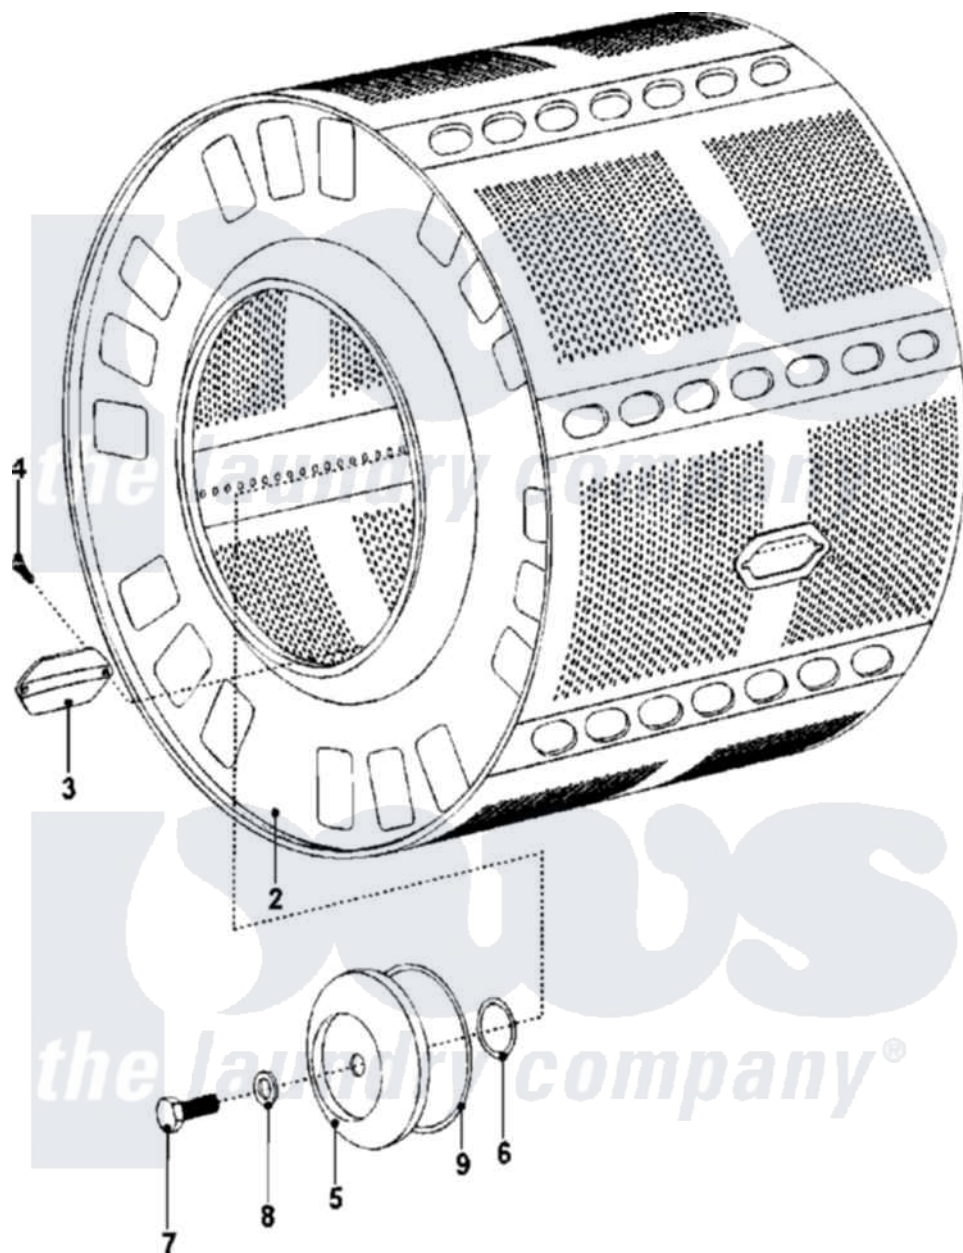

Maytag MFS80PNDVS 05 - INNER TUB ASSY

Maytag [Commercial Maytag MFS80PNDVS Washer Parts](#) Parts Diagram 05 - INNER TUB ASSY
 Click on the part number to view part

Item	Original Part Number	Replaced By	Status	Part Description
002	23003189			Washing Drum 80Lb
003	23002259			Cover
004	23002617	23001777		Screw, Drive
005	23002618			Washer
006	23002619			O-Ring
007	23002620			Bolt, 30mm x 80mm, SS
008	23002621			Washer
009	23002622			O-Ring