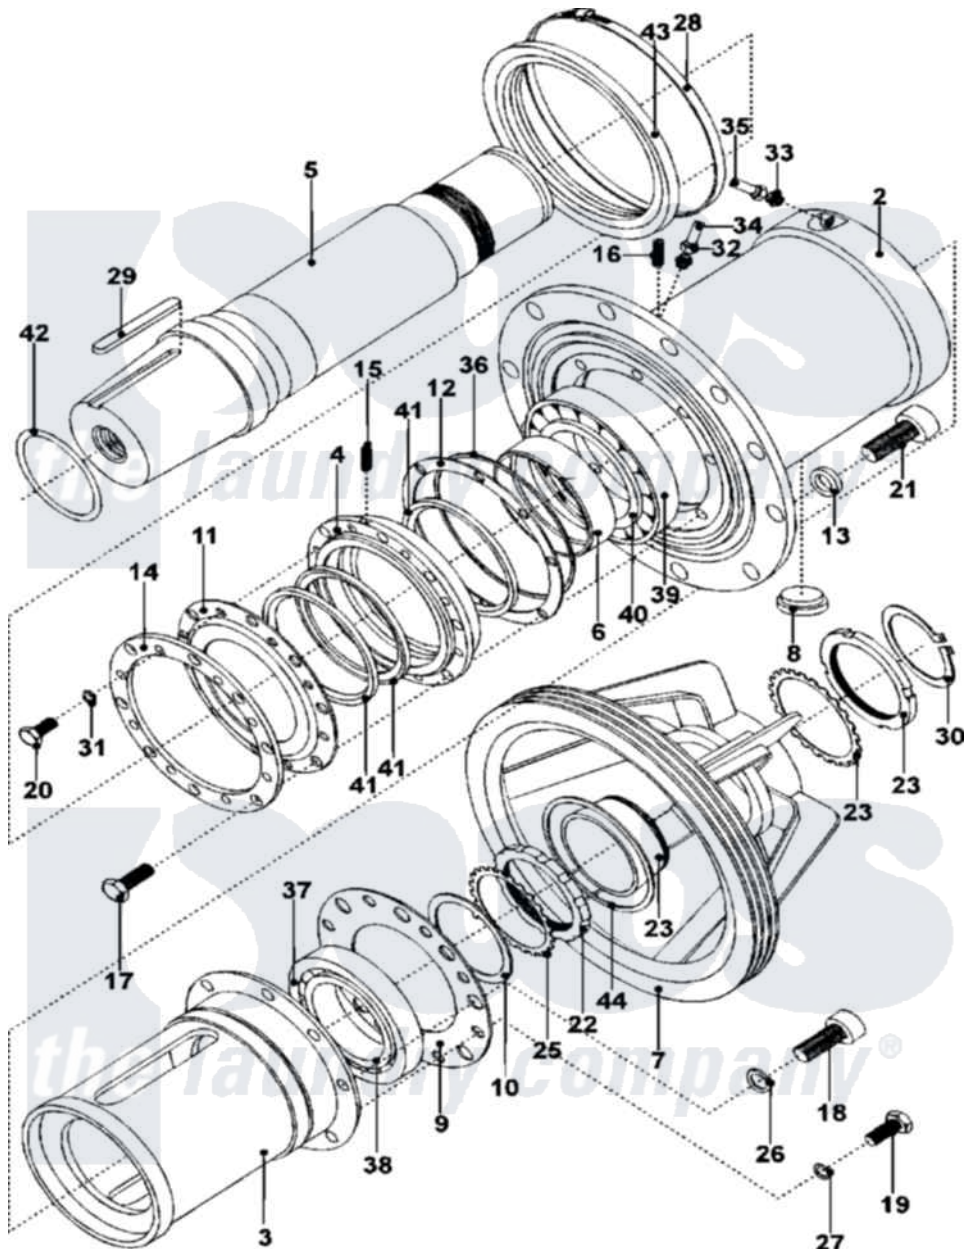

# Maytag MFS80PNDVS 06 - TRUNNION AND BEARING ASSY

Maytag Commercial Maytag MFS80PNDVS Washer Parts Parts Diagram 06 - TRUNNION AND BEARING ASSY  
 Click on the part number to view part

Item	Original Part Number	Replaced By	Status	Part Description
001	<a href="#">23003190</a>			Bearing Housing
002	<a href="#">23003191</a>			House, Bearing
003	<a href="#">23003192</a>			Insert, Bearing House
004	<a href="#">23003193</a>			Cover, Front
005	<a href="#">23003194</a>			Shaft
006	<a href="#">23003937</a>			Ring
007	<a href="#">23003196</a>			Pulley
008	NLA		Not Available	PLUG
009	<a href="#">23003198</a>			Cover, Small
010	<a href="#">23003938</a>			Ring, Distance
011	<a href="#">23003939</a>			Cover, Front
012	<a href="#">23003201</a>			Sealing
013	<a href="#">23003202</a>			Washer
014	<a href="#">23003203</a>			Collar
015	NLA		Not Available	SCREW (M6X6)
016	<a href="#">23003940</a>			Bolt M10x10