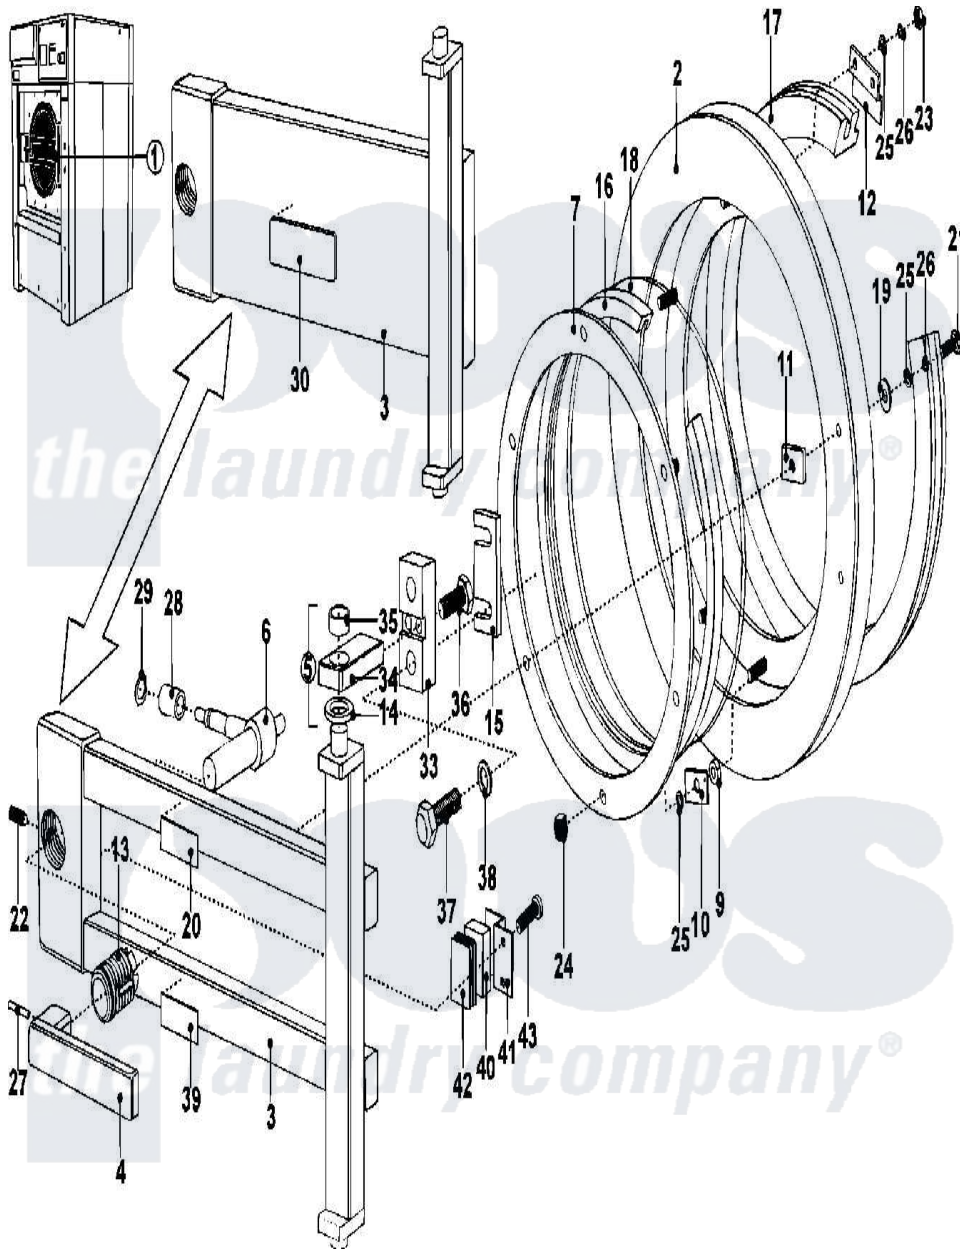

Maytag MFS80PNDVS 09 - DOOR

Maytag Commercial Maytag MFS80PNDVS Washer Parts Parts Diagram 09 - DOOR
 Click on the part number to view part

Item	Original Part Number	Replaced By	Status	Part Description
001	23003228			Door
002	23002675			Door
003	23002676			Hinge, Door
004	23003945	23002677		Handle
005	23002678			Bracket
006	23002679			Lever, Door
007	23002680			Tyre
009	23002681			Insertion Piece
010	23002682			Washer
011	23002683			Plate
012	23002684			Z-Bracket
013	23002685			Nut, Displacing
014	23002686			Washer, Wearing
015	NLA		Not Available	SPACER
016	23003946			Seal, Glass
017	23003947			Seal, Door

018	23002690		Glass
019	23002265		Fender Washer
020	23001468		Sticker, Spin Direction
021	23001618	23002461	Screw
022	23001658		Screw
023	23002280		Nut M6
024	NLA	Not Available	NUT (M6)
025	23002424		Washer M6.4
026	23002130	23001158	Lockwasher
027	23002691		Pin
028	23002692		Bushing For Suspension Hook
029	23003948		Retaining Ring
033	23002694		Board, Console
034	23002695		Support, Console
035	23002696		Sleeve
036	23002697	23003265	Screw
037	23002698		Screw, Door Console
038	NLA	Not Available	WASHER, DOOR CONSOLE
039	23003950		Index Plate, Heat Warn
040	23001668		Contact, Magnetic
041	NLA	Not Available	HOLDER, MAGNET
043	23002721		Screw