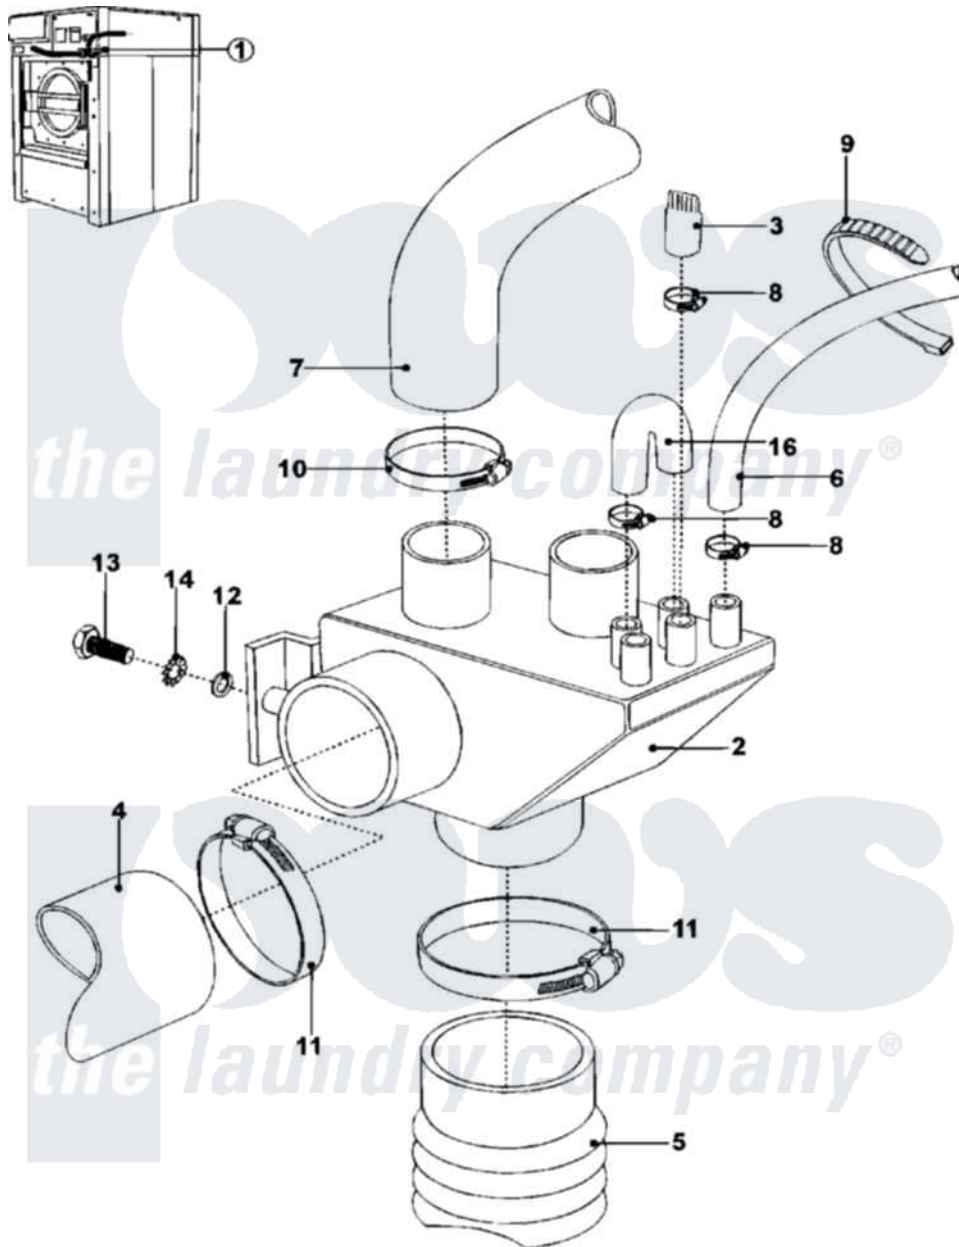

Maytag MFS80PNDVS 12 - MIXING VALVE

Maytag Commercial Maytag MFS80PNDVS Washer Parts Parts Diagram 12 - MIXING VALVE
 Click on the part number to view part

Item	Original Part Number	Replaced By	Status	Part Description
001	23003232			Knot, Mixing
002	23002752			Mixer
003	23001459			Liquid Soap, Hose
004	23001589			Tube, Soap Box
005	23003934			Hose, Rubber
006	23001459			Liquid Soap, Hose
007	23002755			Hose
008	NLA		Not Available	CLAMP (10-16/7.5)
009	23001720			Binder, Cable
010	23001261	616099		Clamp
011	23001256	34001289		Clamp, Hose
012	23003774	23002756		Lockwasher
013	23002463			Screw
014	23002756			Lockwasher
016	23001459			Liquid Soap, Hose