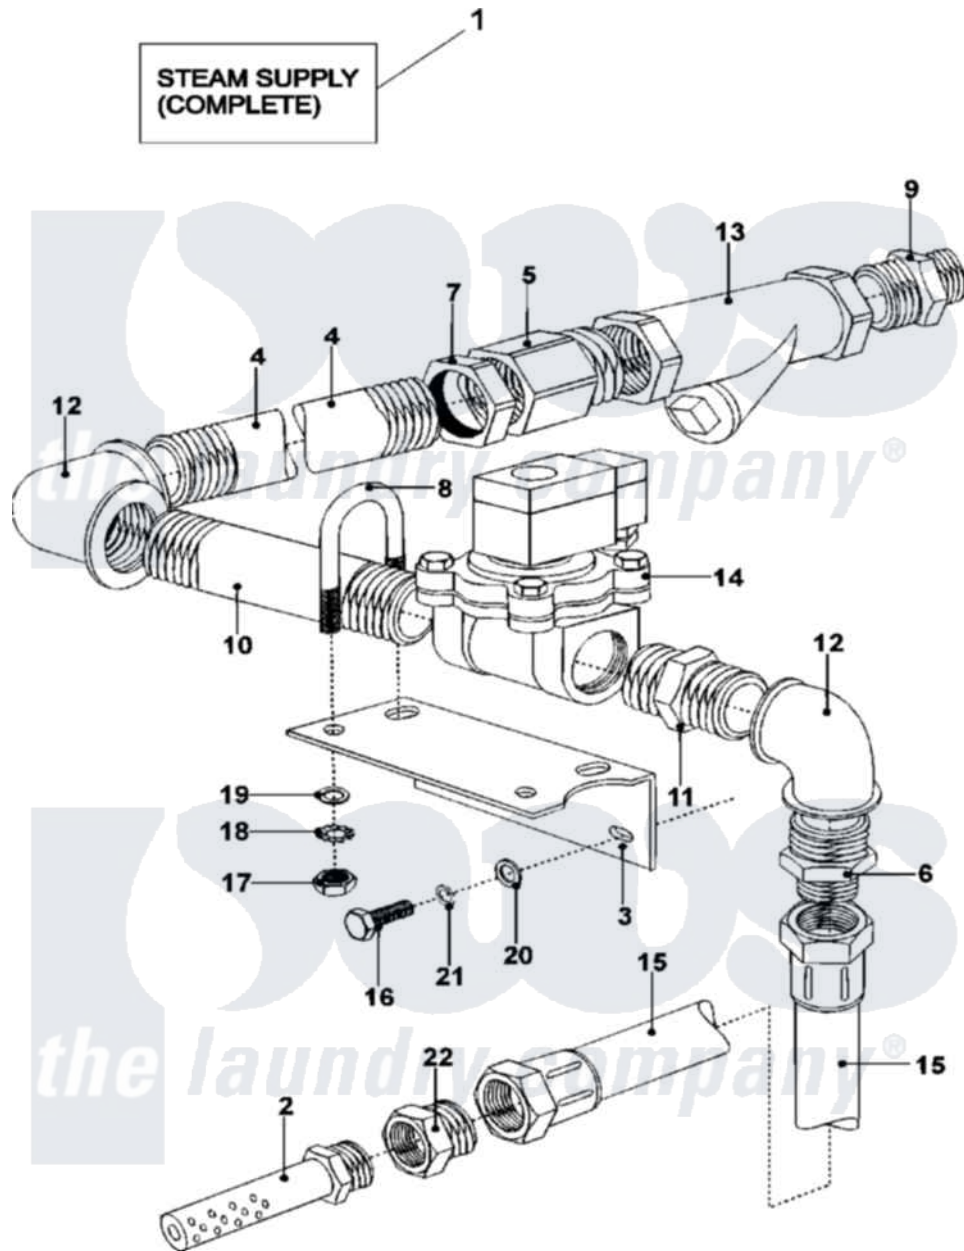

Maytag MFS80PNDVS 17 - STEAM HOSES

Maytag Commercial Maytag MFS80PNDVS Washer Parts Parts Diagram 17 - STEAM HOSES
 Click on the part number to view part

Item	Original Part Number	Replaced By	Status	Part Description
001	23003241			Supply, Steam
002	23002811			Pipe, Steam
003	23003242			Holder
004	23002813			Pipe
005	23002814			Extension
006	23002815			Reducer
007	23002816			Nut
008	23002433			Holder
009	23002761			Reducer
010	23002817			Pipe
011	23001482			Connection
012	23001756			Elbow
013	23002818			Pipe
014	23002819			Valve, Steam
015	23002820			Hose, Steam
016	23002475	23001264		Bolt M8x20

017	23003773	Not Available	NUT M6
018	23002440		Washer, Spring Lock
019	23003774	23002756	Lockwasher
020	23003769	23001203	Washer
021	23002439	23001265	Washer
022	23002821		Reducer