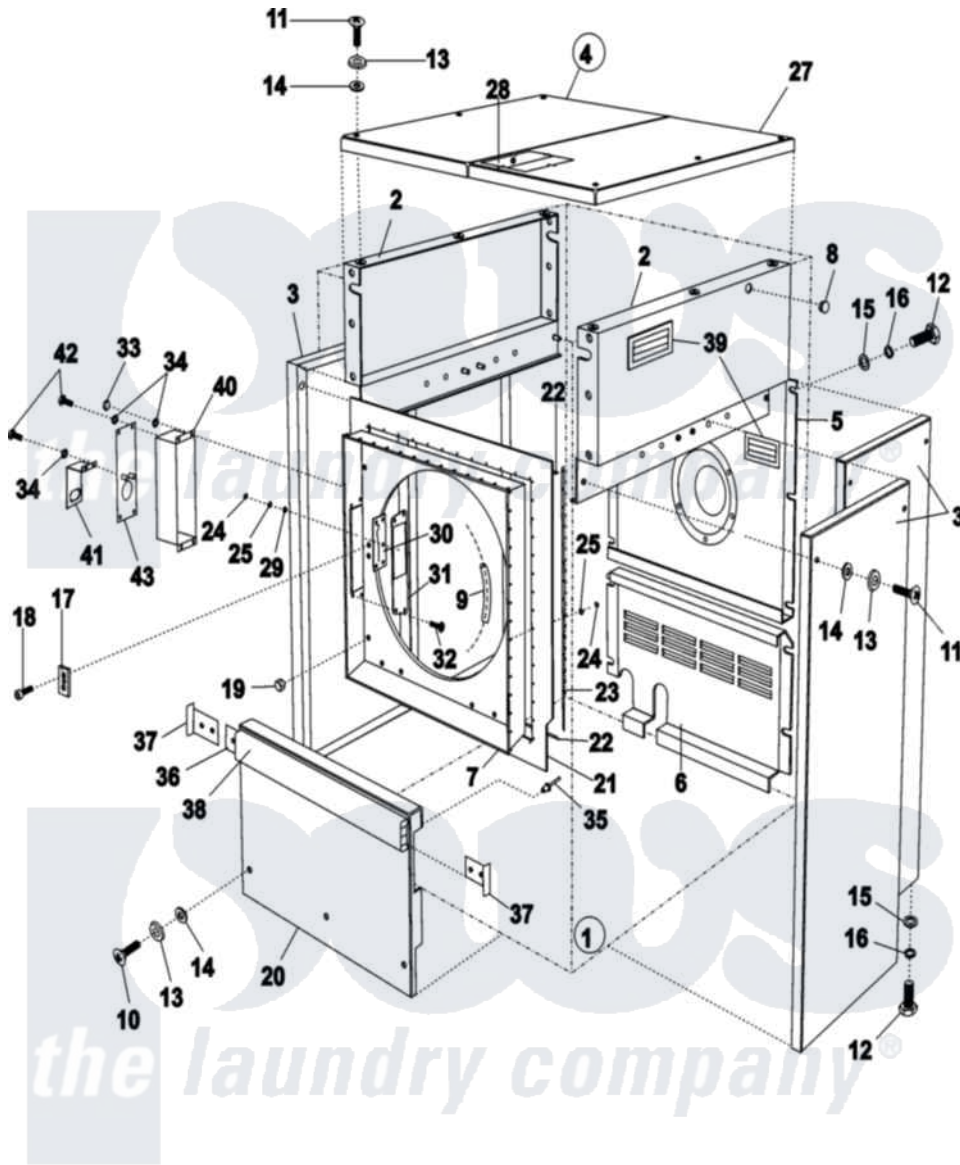

Maytag MFS80PNFVS 03 - SIDE PANELS

25-Apr-02
507 464C

Maytag [Commercial Maytag MFS80PNFVS Washer Parts](#) Parts Diagram 03 - SIDE PANELS
Click on the part number to view part

Item	Original Part Number	Replaced By	Status	Part Description
001	23004415			Front Cover Complete
002	23004416			Side Upper Cov Comp
"	23004417			Side Upper Cov Comp
"	23004418			Side Upper Cov Comp
003	23002383			Cover, Side-Lower
"	23002384			Cover, Side-Lower
"	23003182			Cover, Side
004	23002385			Cover, Top
"	23002386			Cover, Top
"	23003183			Cover
005	23002387			Cover, Rear-Upper
"	23003184			Cover, Rear
006	23002388			Cover, Rear-Lower
"	23003185			Cover
007	23003924			Welded Foil li
008	23001476			Plug, Water Inlet

009	23002473		Rubber, Protective
010	23002374		Screw
011	23002375		Screw
012	23001618	23002461	Screw
013	23002457		Washer M6
014	23002458		Washer
015	23002424		Washer M6.4
016	23002130	23001158	Lockwasher
017	23002390		Block
018	NLA	Not Available	SCREW (M8X15)
019	NLA	Not Available	NUT (M6)
020	23002393		Cover, Front-Lower
021	23003968		Rubber
022	23003925		Plate, Upper
023	23003926		Plate, Side
024	23003666	23001014	Nut M4
025	23002400		Washer
027	23002401		Cover, Top
"	23003187		Cover
028	23002362		Rivet W/Crank
029	NLA	Not Available	WASHER
030	23003927		Collar
031	23003928		Cover Lock Welded
032	23002722		Screw
033	23003773	Not Available	NUT M6
034	23002440		Washer, Spring Lock
035	23002408		Rivet W/Crank
036	23003929		Strip, Inner
037	23002410		Bar, Side
038	23003930		Profile
039	23004419		Air Grate
040	23003931		Lock, Cover
041	23003932		Holder
042	23002649		Screw
043	23003933		Cover