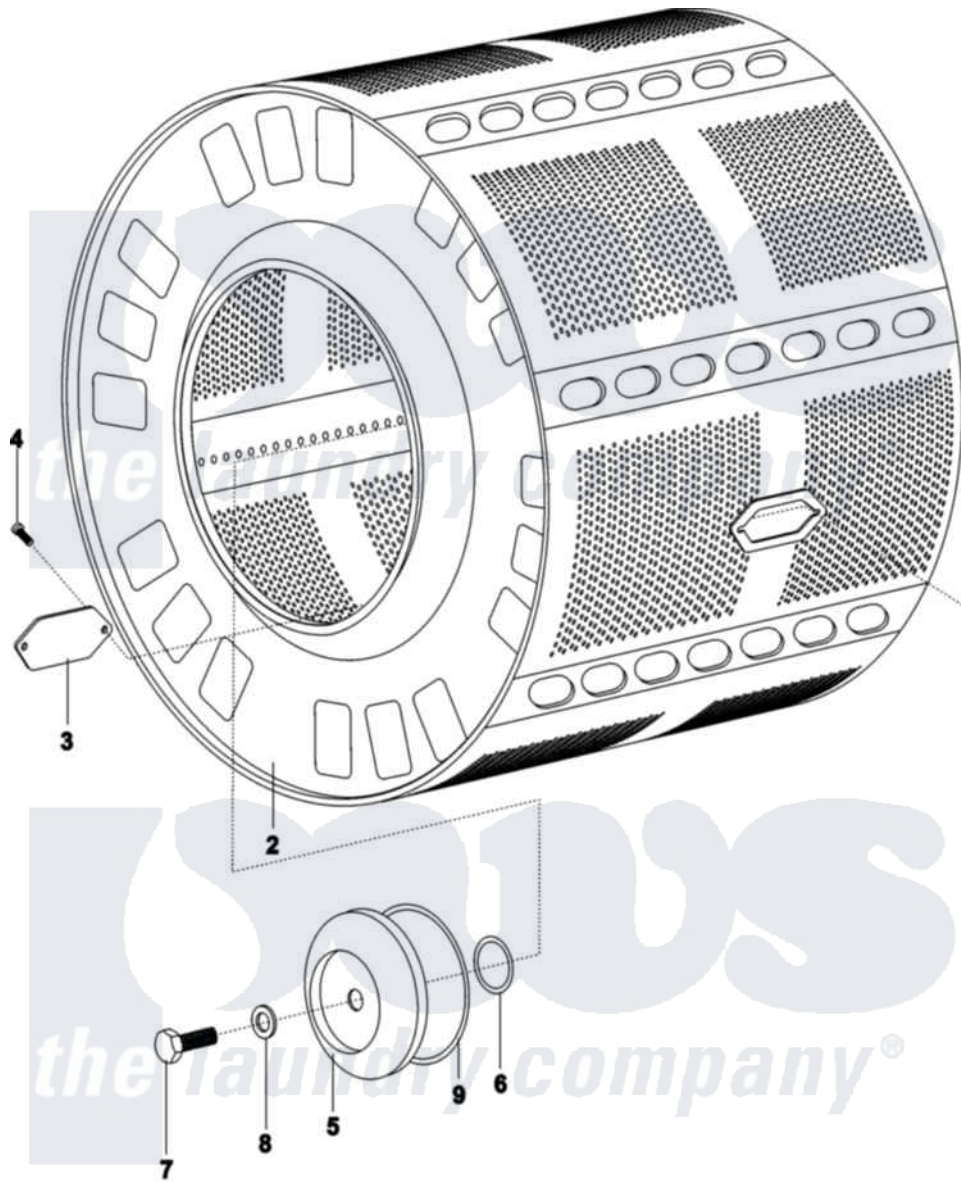

Maytag MFS80PNFVS 05 - DRUM

17-Aug-00
507 466

Maytag [Commercial Maytag MFS80PNFVS Washer Parts](#) Parts Diagram 05 - DRUM
Click on the part number to view part

Item	Original Part Number	Replaced By	Status	Part Description
002	23002615			Washing Drum 100LB
"	23002616			Washing Drum 125LB
"	23003189			Washing Drum 80Lb
003	23002259			Cover
004	23002617	23001777		Screw, Drive
005	23002618			Washer
006	23002619			O-Ring
007	23002620			Bolt, 30mm x 80mm, SS
008	23002621			Washer
009	23002622			O-Ring