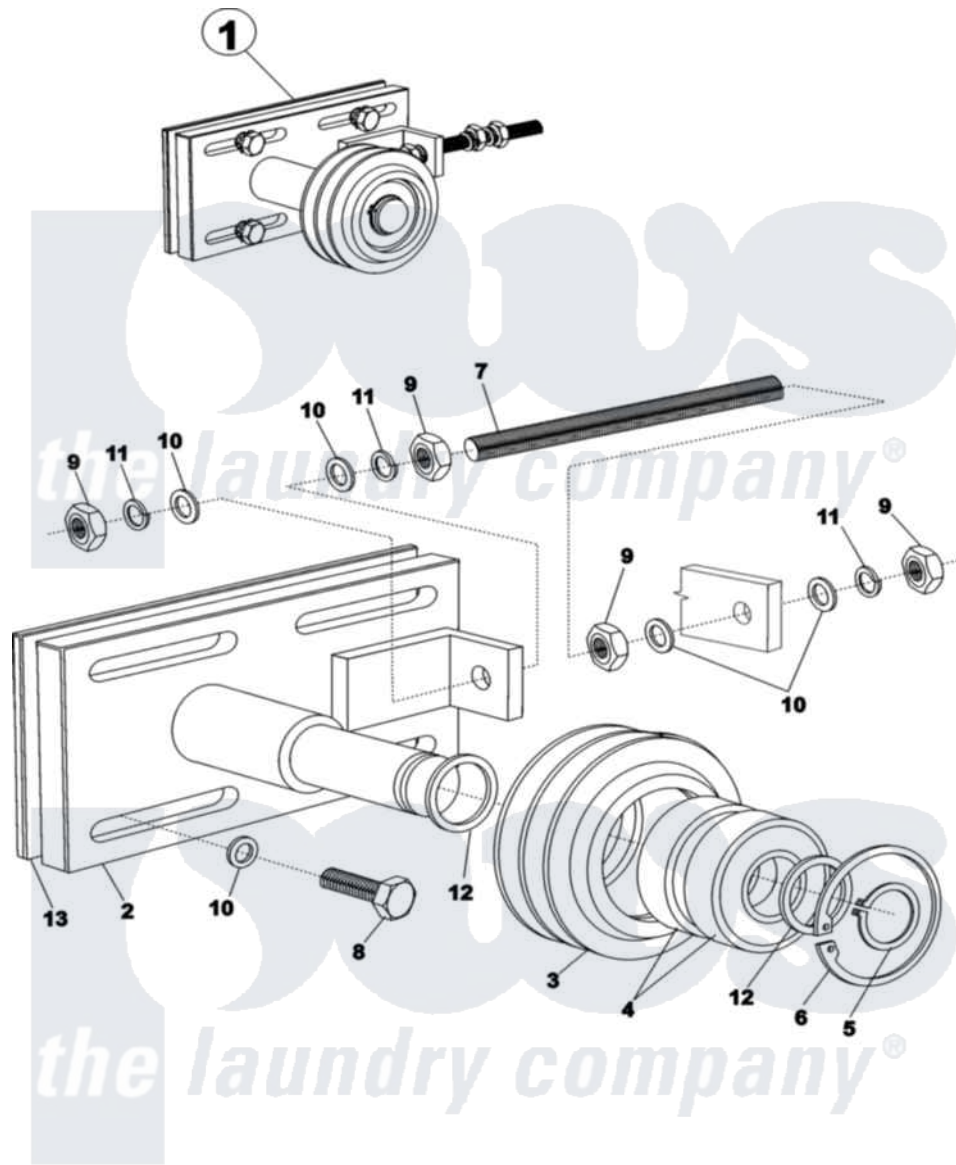

Maytag MFS80PNFVS 08 - IDLER

23-Dec-05
507 470A

Maytag [Commercial Maytag MFS80PNFVS Washer Parts](#) Parts Diagram 08 - IDLER
[Click on the part number to view part](#)

Item	Original Part Number	Replaced By	Status	Part Description
001	23002662			Tension Roller Assembly
"	23003225			Roller, Tension
002	23002663			Tension Roller
003	23002664			Roller
"	23003226			Roller
004	23002665			Bearing 6305-2RS1/C3
005	23003855			Ring, Retaining 25
006	23003856			Ring, Retaining 62
007	23004438			Adjusting Backscrew Tub
008	NLA		Not Available	SCREW (M12X30)
009	23003676			Nut M12
010	23002657	23001292		Washer
011	23002658			Washer
012	NLA		Not Available	WASHER