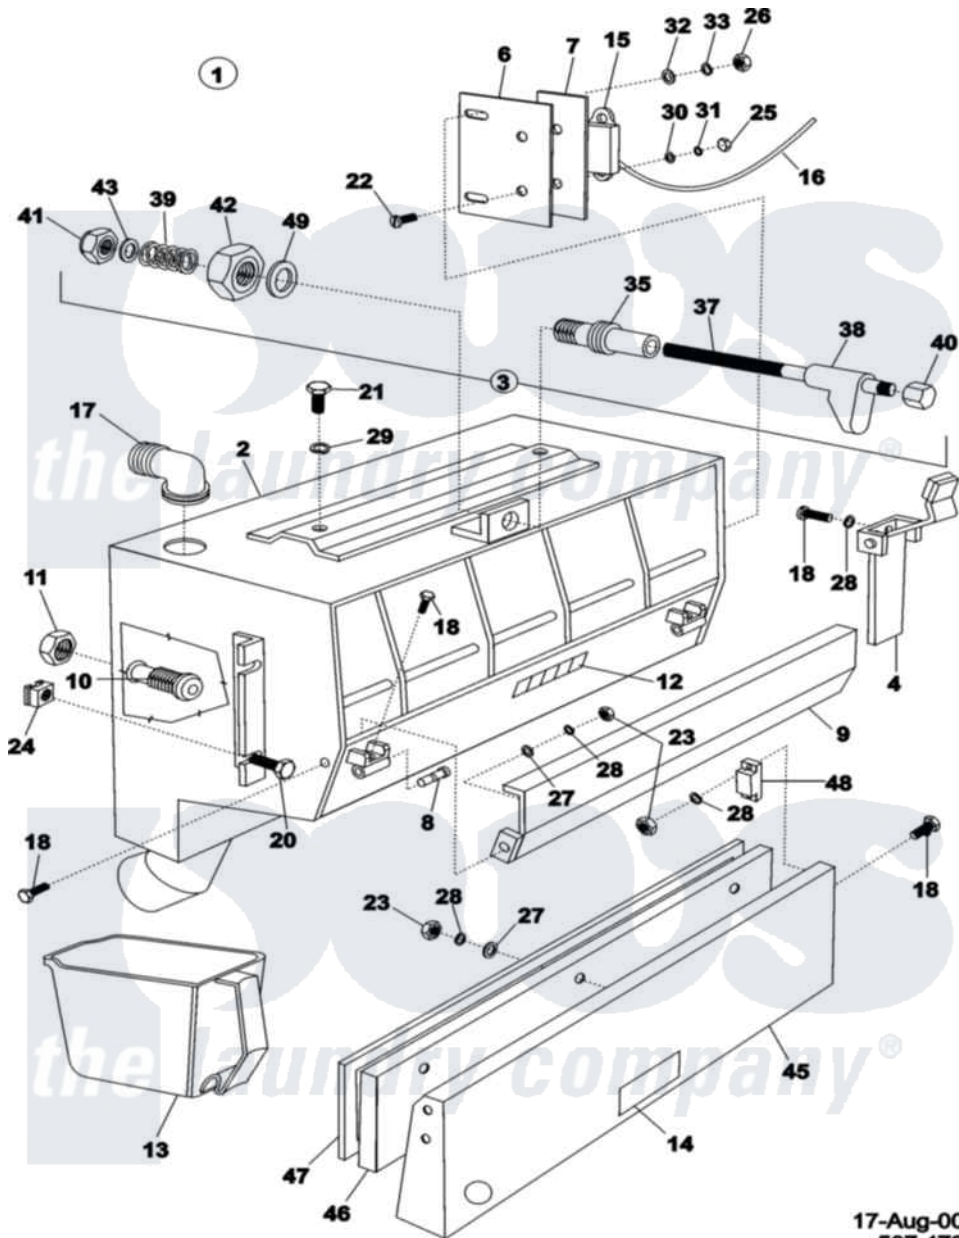

Maytag MFS80PNFVS 11 - SOAP HOPPER

17-Aug-00
507 473

Maytag Commercial Maytag MFS80PNFVS Washer Parts Parts Diagram 11 - SOAP HOPPER
 Click on the part number to view part

Item	Original Part Number	Replaced By	Status	Part Description
001	23003230			Soap Box
002	23002731			Soaphopper
003	23003957			Soaphopper, Lock
004	NLA		Not Available	OVERSEAL
005	23002733			Cover, Soaphopper
006	NLA		Not Available	HOLDER
007	23002735			Insulation
008	23002736			Pin, Door
009	23002737			Cover
010	23002738			Nozzle
011	23002739			Nut
012	NLA		Not Available	LABEL, SOAP BOX
013	23002135			Cup, Soap Box
014	NLA		Not Available	PLATE, INDEX
015	23001566			Switch, Magnetic
016	23002742			Tube, Insulation

017	NLA		Not Available	ELBOW
018	23001682			Screw
020	23002422	23001157		Bolt
021	NLA		Not Available	SCREW (M6X10)
022	NLA		Not Available	SCREW (M3X10)
023	23002652			Nut
024	23002455			Nut, Rapid
025	23002958			Nut M3
026	23003666	23001014		Nut M4
027	23002129			Washer
028	23002674			Spring, Lock Washer
029	23002440			Washer, Spring Lock
030	23003654			Washer M3.2
031	NLA		Not Available	WASHER
032	23002438			Washer M4.3
033	23002400			Washer
035	23002747			Pin
037	23002748			Screw
038	23002749			Lever
039	23002010			Spring
040	NLA		Not Available	NUT (M6)
041	23002471	23001310		Nut, Self Locking
042	23003676			Nut M12
043	23003778	23002756		Lockwasher
045	23003231			Cover, Soap Box
046	23002751			Cover, Insert
047	23001666			Seal Lu
048	NLA		Not Available	PLATE, SCREENING
049	23002658			Washer