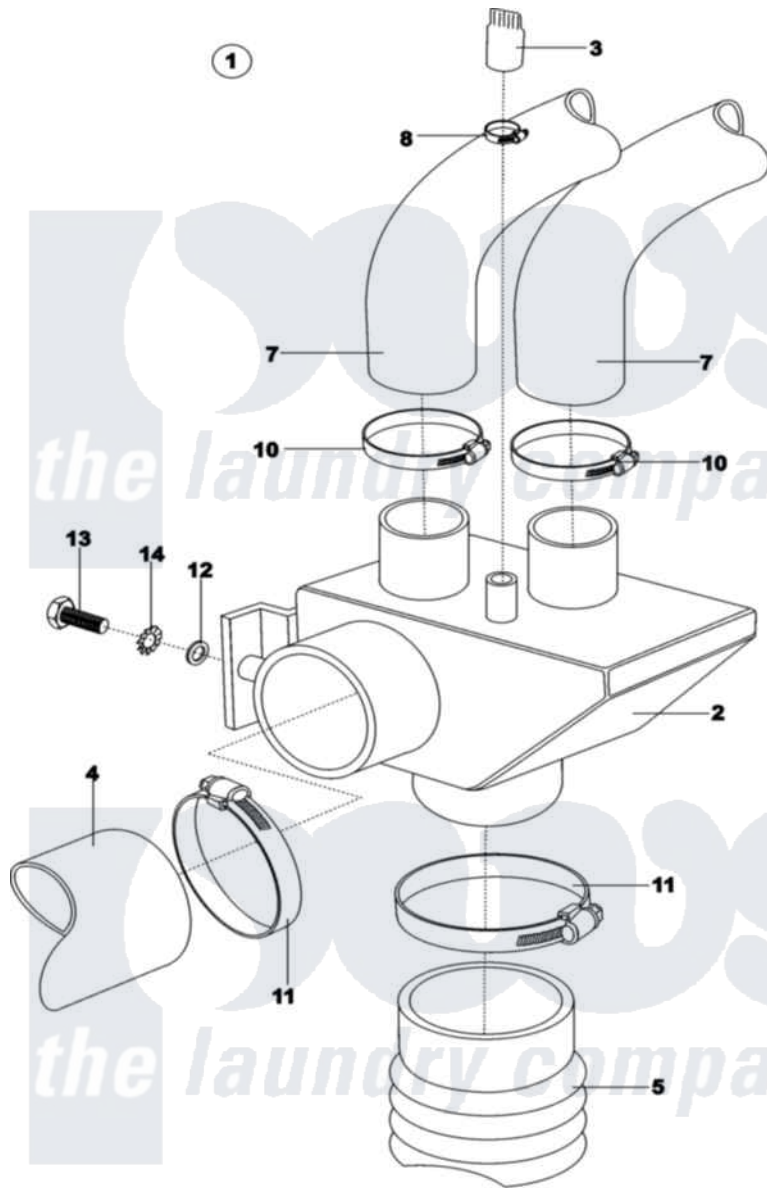

Maytag MFS80PNFVS 12 - FILLING SYSTEM

16-May-04
507 474A

Maytag [Commercial Maytag MFS80PNFVS Washer Parts](#) Parts Diagram 12 - FILLING SYSTEM
Click on the part number to view part

Item	Original Part Number	Replaced By	Status	Part Description
001	23003232			Knot, Mixing
"	23004445			Mixing Knot 100LB
"	23004446			Mixing Knot 125LB
002	23004447			Mixer-2 Water Inlet
003	23001459			Liquid Soap, Hose
004	23001589			Tube, Soap Box
"	23002753			Hose
005	23003934			Hose, Rubber
007	23002755			Hose
008	NLA		Not Available	CLAMP (10-16/7.5)
010	23001261	616099		Clamp
011	23001256	34001289		Clamp, Hose
012	23003778	23002756		Lockwasher
013	23002463			Screw
014	23002756			Lockwasher