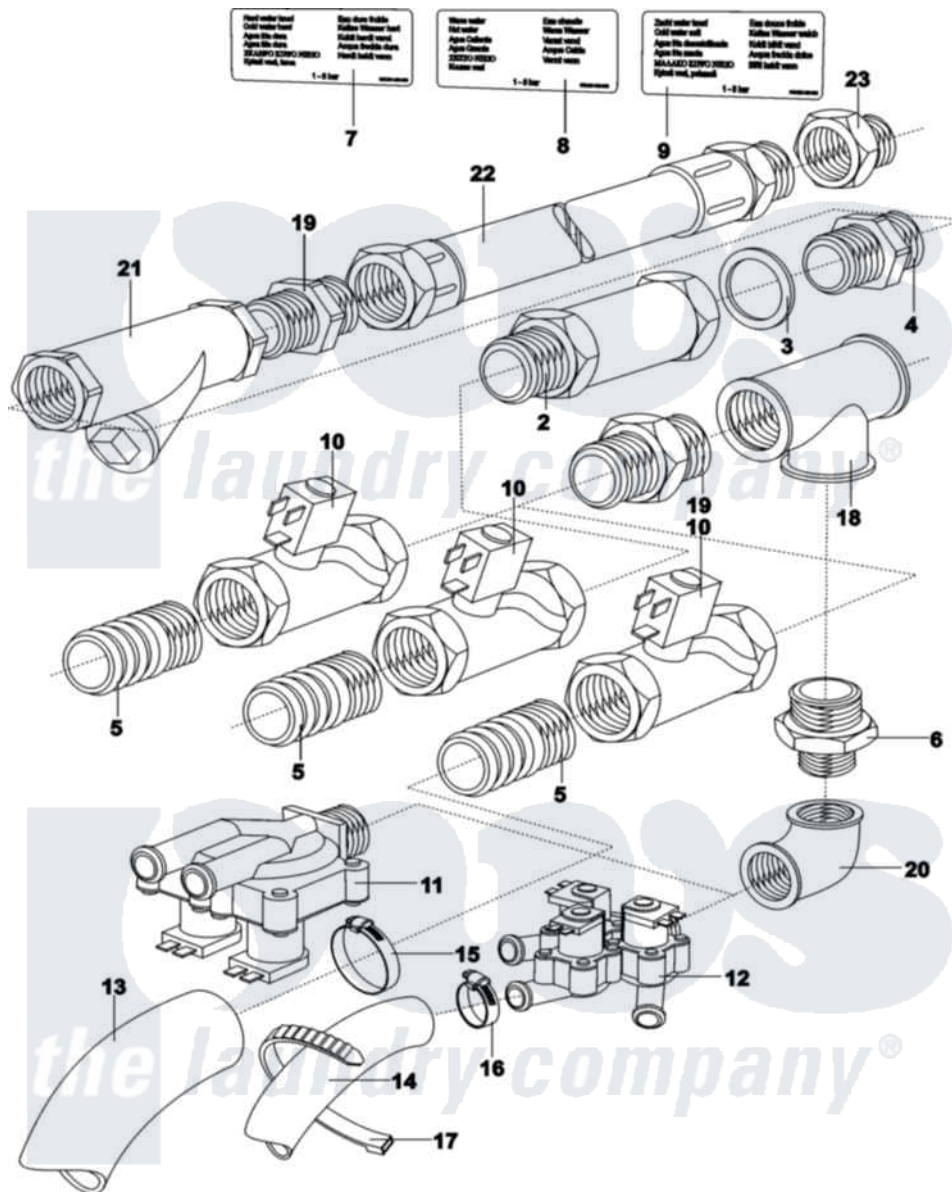

Maytag MFS80PNFVS 13 - VALVES

03-Mar-02
507 475

Maytag [Commercial Maytag MFS80PNFVS Washer Parts](#) Parts Diagram 13 - VALVES
Click on the part number to view part

Item	Original Part Number	Replaced By	Status	Part Description
002	23002757			Extension
003	23002758			Washer
004	23002759			Nipple, Pipe
005	23002045			Coupling, Pipe
006	23002761			Reducer
007	23001471			Sticker, Cold Soft Water
008	23001469			Sticker, Hot Water
009	NLA		Not Available	STICKER, COLD HARD WATER
010	23002762			Valve
011	23003875			Valve, 2 Way
012	23003876			Valve 3-Way
013	23002755			Hose
014	23001507			Waterhose
015	23001261	616099		Clamp
016	23001506	596669		Clamp, Manifold
017	23001720			Binder, Cable

018	23002069	T-Part
019	23002068	Adapter
020	23001756	Elbow
021	23002156	Filter
022	23002057	Hose, Water Inlet
023	23003695	Adapter, Inlet Hose