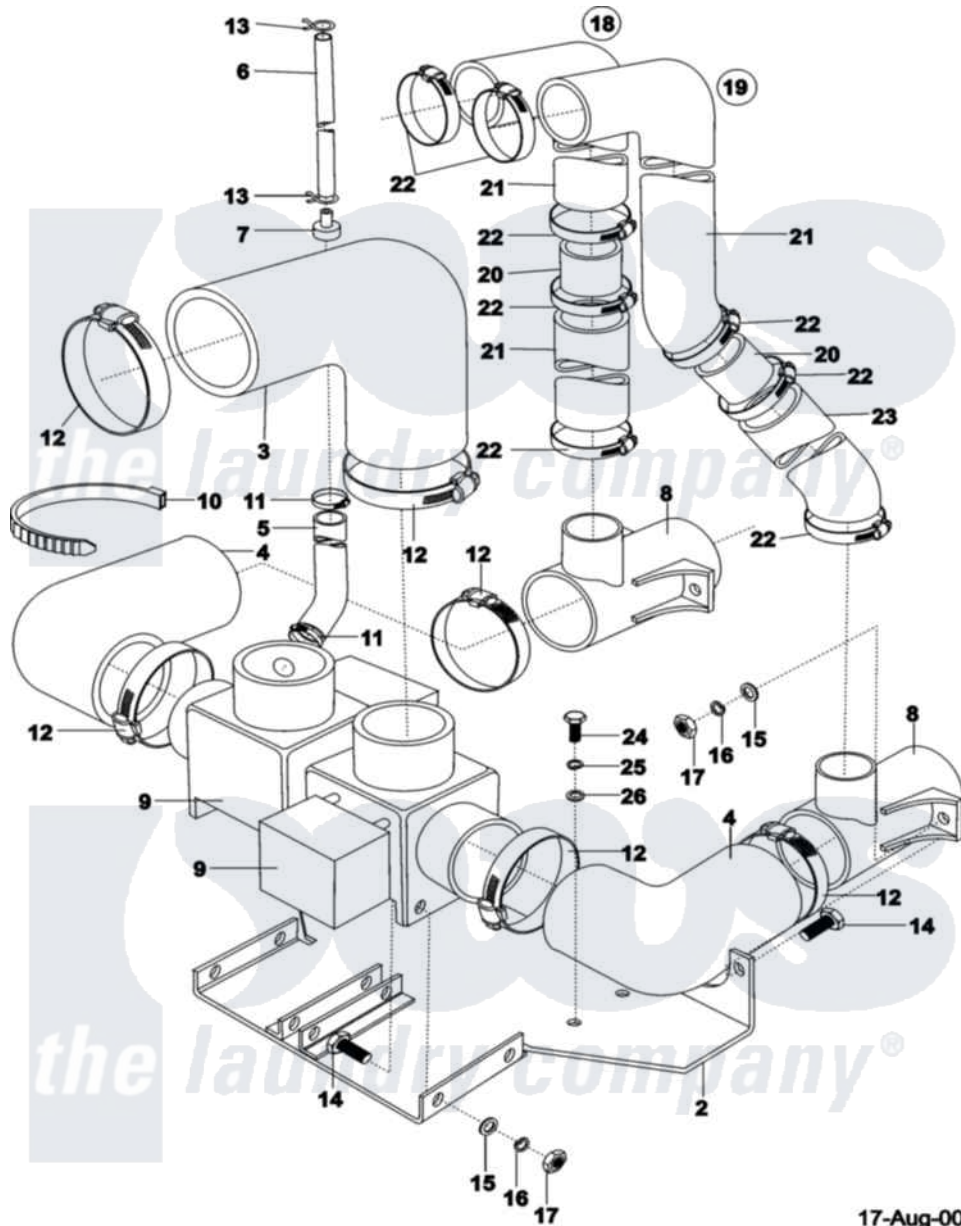

Maytag MFS80PNFVS 17 - DRAIN SYSTEM 80LB

17-Aug-00
507 485

Maytag Commercial Maytag MFS80PNFVS Washer Parts Parts Diagram 17 - DRAIN SYSTEM 80LB
Click on the part number to view part

Item	Original Part Number	Replaced By	Status	Part Description
002	23003243			Board, Drain
003	23002015			Elbow
004	23003245			Hose, 90 Degree Outlet
005	23003035			Elbow
006	23001252			Upper Pressure Switch Hose
007	23001260			Pressure Switch Hose Fitting
008	23001253			Tee, Drain
009	23001244			Valve, Drain
"	23002321			Motor, Drain
"	W10126968			Drain Valve Housing 3"
010	23001720			Binder, Cable
011	23001262	616099		Clamp
012	23001258	696392		Hose Clamp
013	23001257	596669		Clamp, Manifold
014	23002475	23001264		Bolt M8x20
015	23003769	23001203		Washer

016	23002439	23001265	Washer
017	NLA	Not Available	NUT M8
018	23002824		Hose, Direct
019	23003246		Hose, Bended
020	23002826		Pipe
021	23001760		Hose, Overflow
022	23001750		Ring, Clamp
023	23001251		Lower Overflow Hose
024	23002461		Screw
025	23002440		Washer, Spring Lock
026	23003778	23002756	Lockwasher