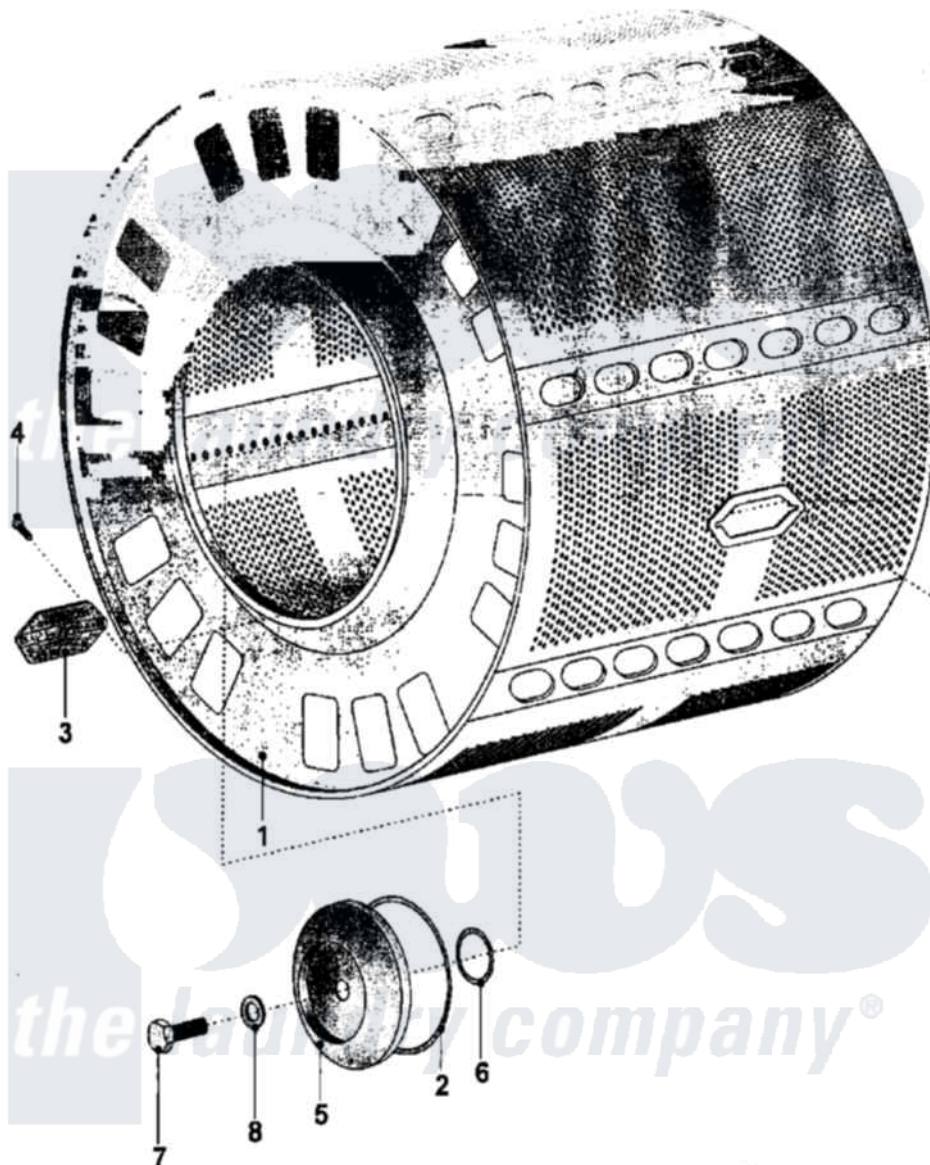

Maytag MFS90PNAVS 05 - DRUM

Maytag [Commercial Maytag MFS90PNAVS Washer Parts](#) Parts Diagram 05 - DRUM
 Click on the part number to view part

Item	Original Part Number	Replaced By	Status	Part Description
001	23002615			Washing Drum 100LB
"	23002616			Washing Drum 125LB
002	23002622			O-Ring
003	23002259			Cover
004	23002617	23001777		Screw, Drive
005	23002618			Washer
006	23002619			O-Ring
007	23002620			Bolt, 30mm x 80mm, SS
008	23002621			Washer