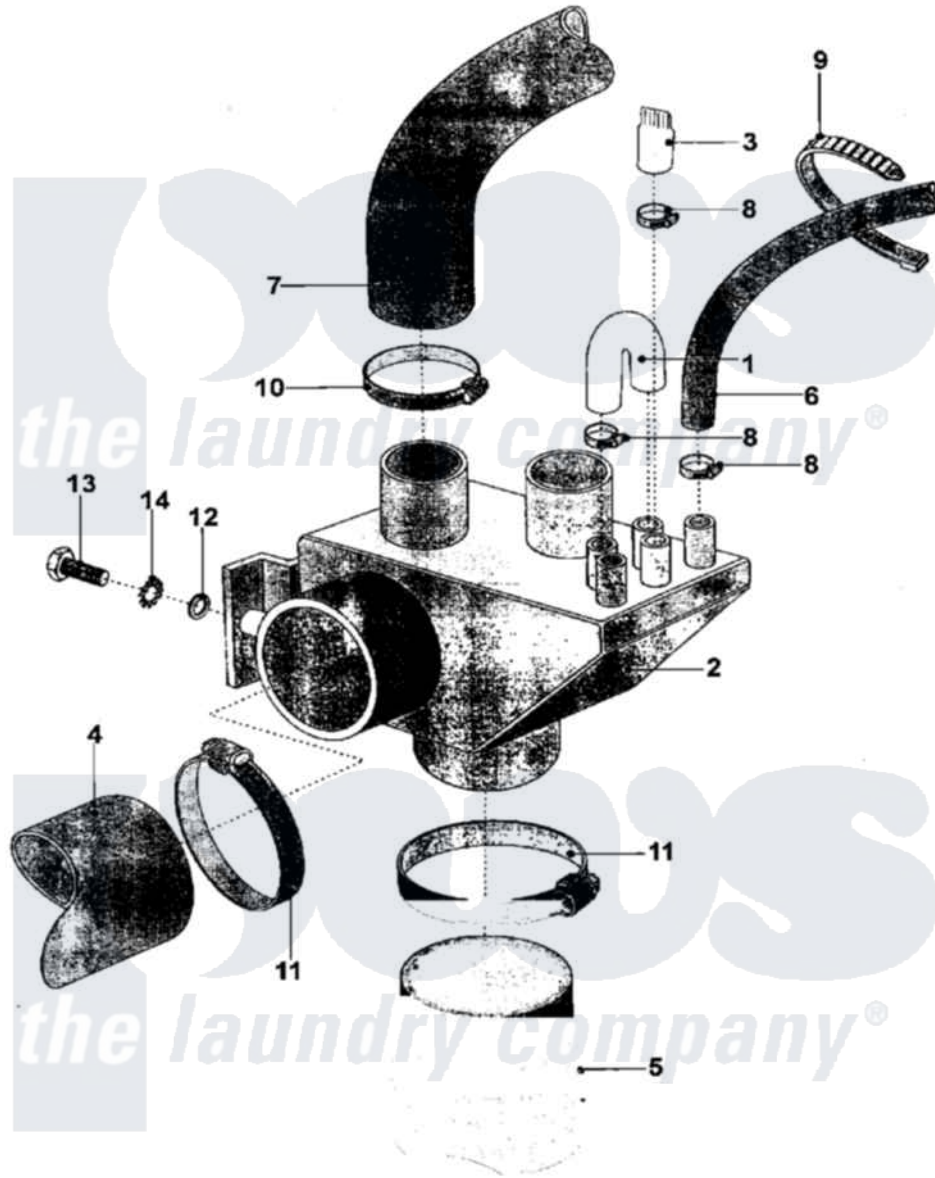

Maytag MFS90PNAVS 12 - FILLING SYSTEM

Maytag Commercial Maytag MFS90PNAVS Washer Parts Parts Diagram 12 - FILLING SYSTEM
 Click on the part number to view part

Item	Original Part Number	Replaced By	Status	Part Description
001	23001459			Liquid Soap, Hose
002	23002752			Mixer
003			Not Available	
004	23001589			Tube, Soap Box
"	23002753			Hose
005	23002754			Hose
006			Not Available	
007	23002755			Hose
008	23001506	596669		Clamp, Manifold
009	NLA		Not Available	SCREW (M3X22)
010	23001261	616099		Clamp
011	23001256	34001289		Clamp, Hose
012	23002438			Washer M4.3
013	23002463			Screw
014	23002756			Lockwasher