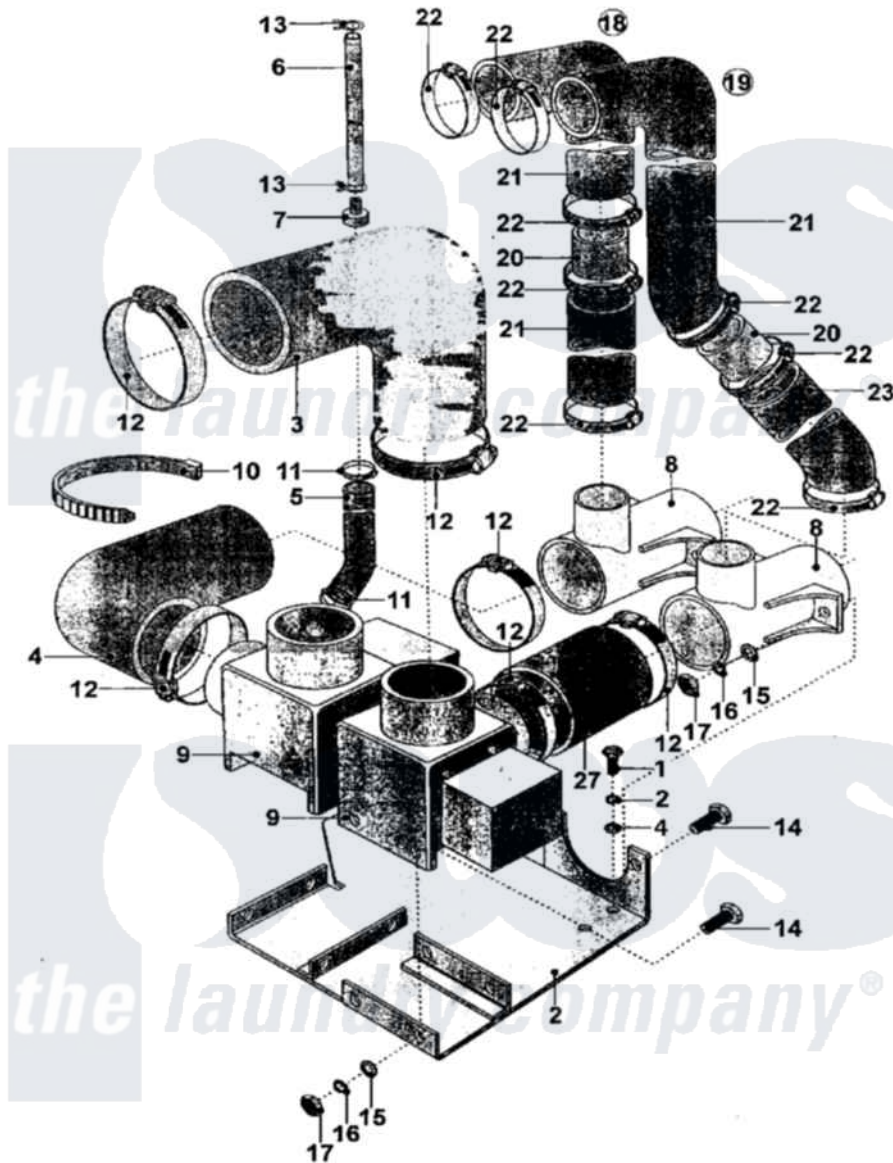

Maytag MFS90PNAVS 18 - DRAIN SYSTEM

Maytag [Commercial Maytag MFS90PNAVS Washer Parts](#) Parts Diagram 18 - DRAIN SYSTEM
 Click on the part number to view part

Item	Original Part Number	Replaced By	Status	Part Description
001	23002354	23002461		Screw
002	23002357	23002440		Washer, Spring Lock
003	23002822	23002015		Elbow
004	23002282	23001027		Washer
005	23001762	23003035		Elbow
006	23001252			Upper Pressure Switch Hose
007	23001260			Pressure Switch Hose Fitting
008	23001253			Tee, Drain
009	23001244			Valve, Drain
010	23001720			Binder, Cable
011	23001262	616099		Clamp
012	23001258	696392		Hose Clamp
013	23001257	596669		Clamp, Manifold
014	23002475	23001264		Bolt M8x20
015	23002653	23001203		Washer
016	23002358			LOCK WASHER M8

017	23002435	23001266	Nut M8
018	23002824		Hose, Direct
019	23002825		Hose, Bended
020	23002826		Pipe
021	23001760		Hose, Overflow
022	23001750		Ring, Clamp
023	23001251		Lower Overflow Hose