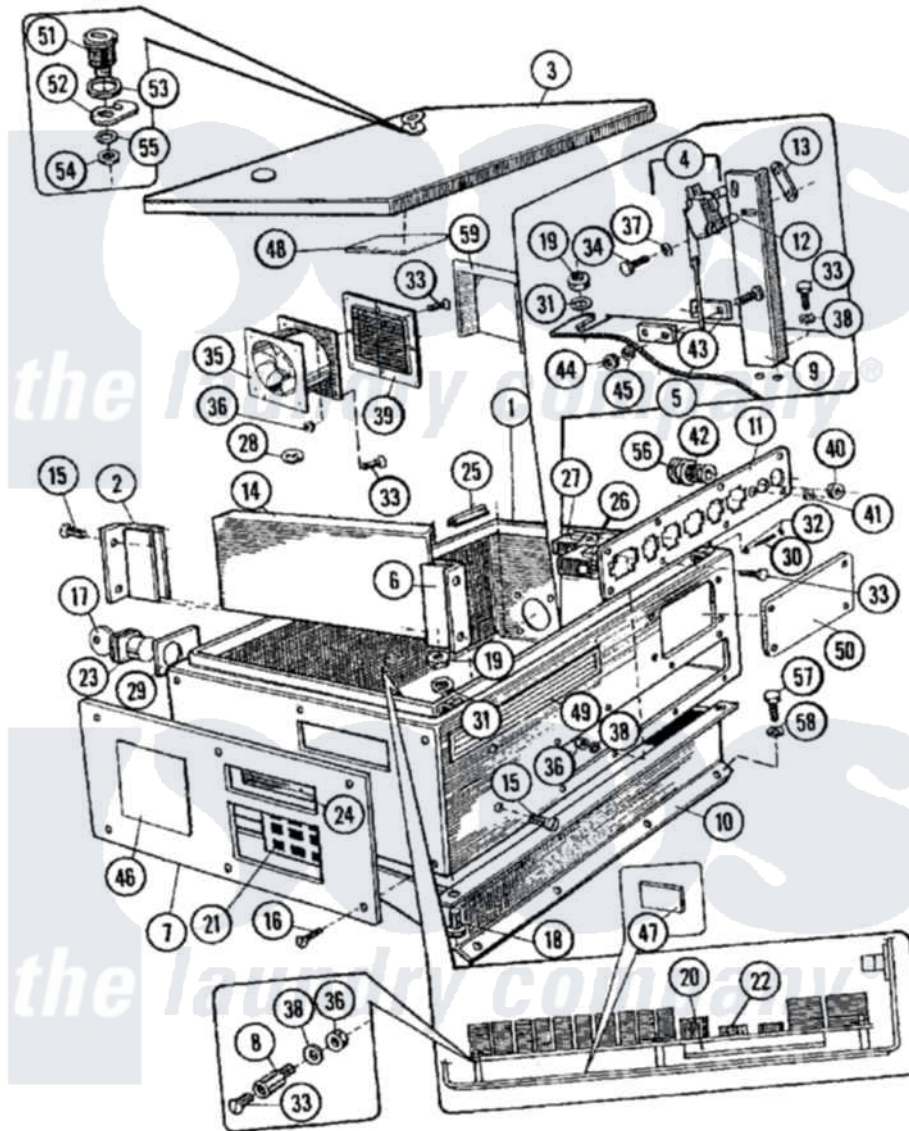

Maytag MFX100PAVS 03 - CONTROL PANEL

Maytag Commercial Maytag MFX100PAVS Washer Parts Parts Diagram 03 - CONTROL PANEL
 Click on the part number to view part

Item	Original Part Number	Replaced By	Status	Part Description
001	NLA		Not Available	BOX, MICROPROCESSOR
002	23001684			Holder, Screening Plate
003	NLA		Not Available	COVER, BOX (COMPLETE)
004	23002077			Switch, Out Of Balance
005	23002158			Plate, Mounting
006	23001685			Holder, Screening Plate
007	23002159			Plate, Facia
008	23002084			Holder, Programmer
009	23002160			Holder, Vibration Switch
010	23002085			Support, Control Box
011	NLA		Not Available	HOLDER, TERMINAL BOARD
012	23002086			Washer, Microswitch
013	23001805			Nut, Microswitch
014	NLA		Not Available	PLATE, SCREENING
015	23002162			Bolt
016	NLA		Not Available	BOLT (M4X15)