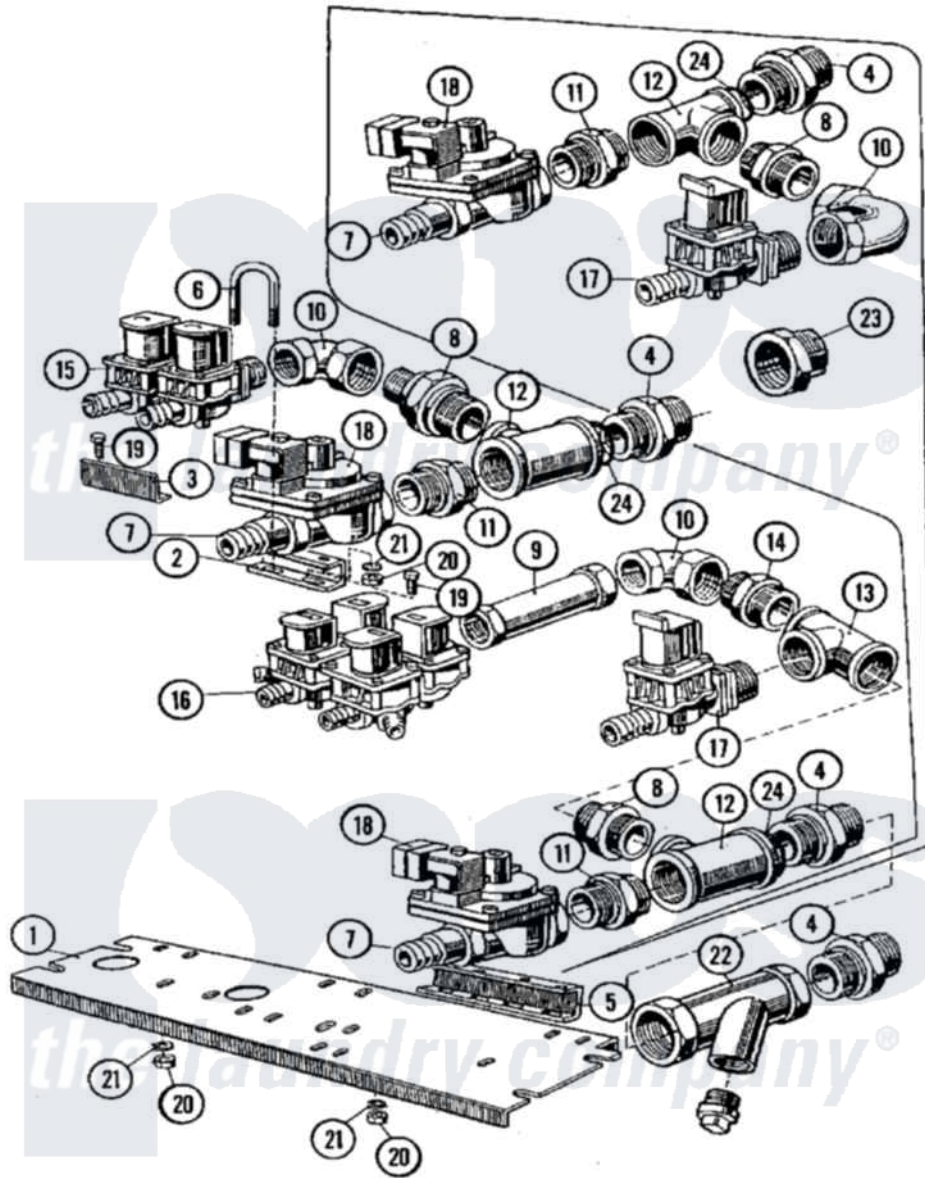

Maytag MFX100PAVS 05 - WATER VALVE ASSEMBLY

Maytag Commercial Maytag MFX100PAVS Washer Parts Parts Diagram 05 - WATER VALVE ASSEMBLY
 Click on the part number to view part

Item	Original Part Number	Replaced By	Status	Part Description
001	23002059			Support, Inlet Valve
002	23002060			Holder, Inlet Valve
003	23002061			Bracket
004	23002068			Adapter
005	23002063			Holder, Inlet Valve
006	23002064			Hook, Mounting
007	23002045			Coupling, Pipe
008	23002065			Adapter, Reduce
009	23002066			Tube, Extension
010	23001756			Elbow
011	23002068			Adapter
012	23002069			T-Part
013	23001485			Tee, 3/4" Pipe Thread
014	23001482			Connection
015	23002070			Valve, Inlet
016	23001755			Valve, Inlet

"	24001121		Kit, Valve Repair
017	23002071		Valve, Inlet
"	23003693		Diaphragm, Valve
"	NLA	Not Available	COIN VAULT, PD CANADA (WHT)
018	23002072	23002762	Valve
019	23001026		Bolt
020	23001034	Not Available	NUT (M6)
021	23001027		Washer
022	23002156		Filter
023	NLA	Not Available	ADAPTER
024	NLA	Not Available	WASHER