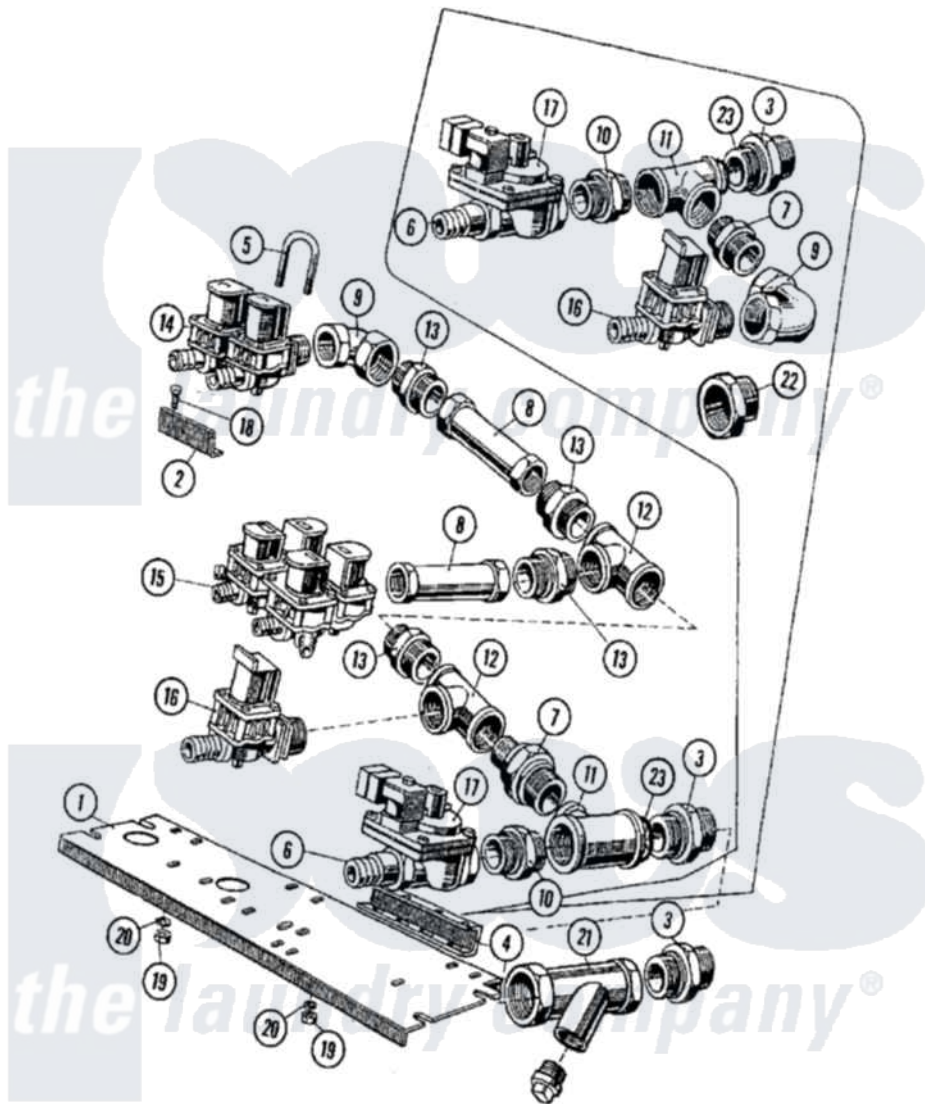

Maytag MFX100PAVS 06 - WATER VALVE ASSEMBLY (TWO WATERS)

Maytag [Commercial Maytag MFX100PAVS Washer Parts](#) Parts Diagram 06 - WATER VALVE ASSEMBLY (TWO WATERS)

[Click on the part number to view part](#)

Item	Original Part Number	Replaced By	Status	Part Description
001	23002059			Support, Inlet Valve
002	23002061			Bracket
003	23002068			Adapter
004	23002063			Holder, Inlet Valve
005	23002064			Hook, Mounting
006	23002045			Coupling, Pipe
007	23002065			Adapter, Reduce
008	23001484			Extension, Brass Pipe Thread
009	23001756			Elbow
010	23002068			Adapter
011	23002069			T-Part
012	23001485			Tee, 3/4" Pipe Thread
013	23001482			Connection
014	23002070			Valve, Inlet
015	23001755			Valve, Inlet
"	24001121			Kit, Valve Repair

016	23002071		Valve, Inlet
017	23002072	23002762	Valve
"	23003693		Diaphragm, Valve
"	23003694		Coil, Valve
018	NLA	Not Available	BOLT (M6X16)
019	23001034	Not Available	NUT (M6)
020	23001027		Washer
021	23002156		Filter
022	NLA	Not Available	ADAPTER
023	NLA	Not Available	WASHER