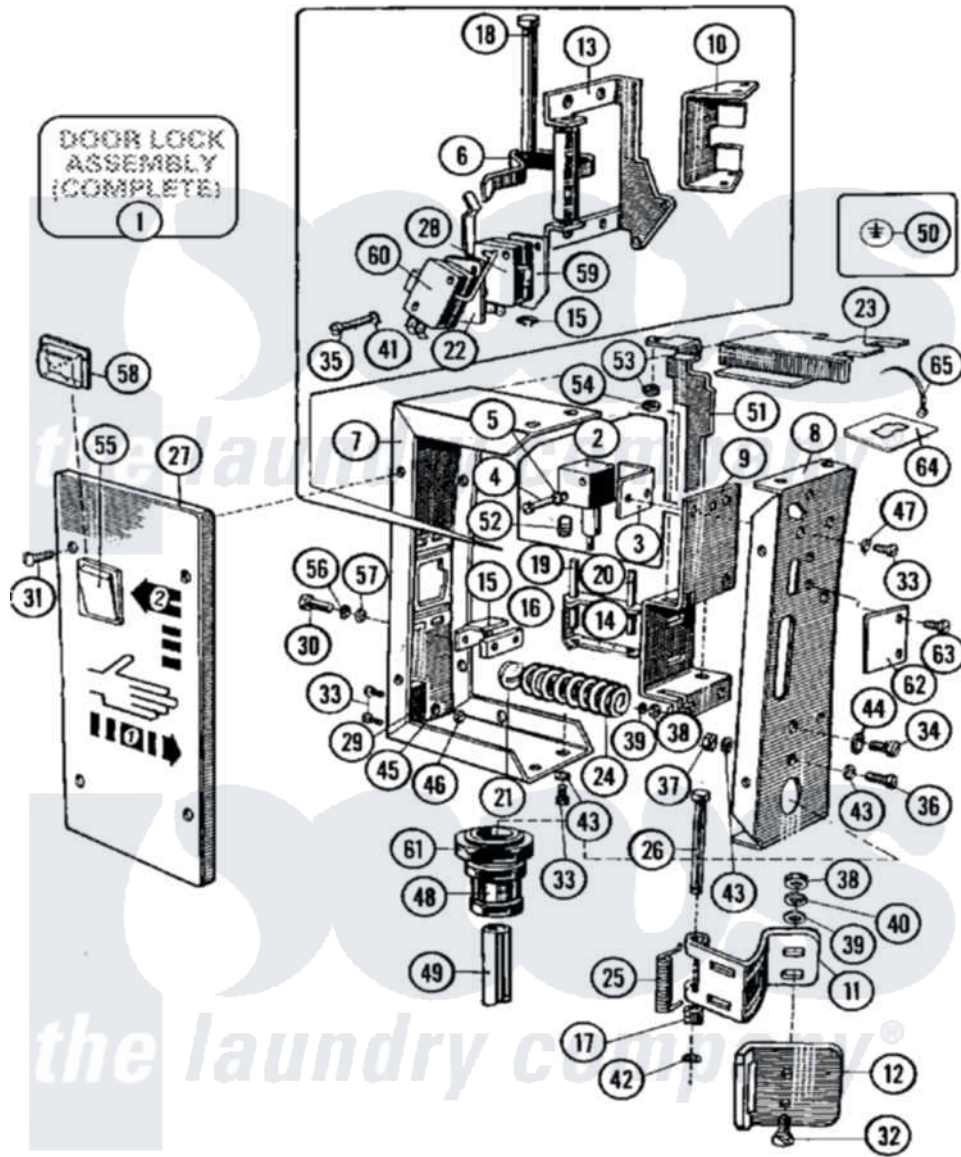

# Maytag MFX100PAVS 07 - DOOR LOCK ASSEMBLY

Maytag Commercial Maytag MFX100PAVS Washer Parts Parts Diagram 07 - DOOR LOCK ASSEMBLY  
 Click on the part number to view part

Item	Original Part Number	Replaced By	Status	Part Description
001	<a href="#">23001936</a>			Doorlock Assembly
002	<a href="#">23001945</a>			Coil, Electrical
003	<a href="#">23001946</a>			Bracket, Coil
004	<a href="#">23001134</a>			Bolt
005	<a href="#">23002125</a>			Washer, Spring
006	<a href="#">23001947</a>			Hinge, Locking
007	<a href="#">23001948</a>			Frame, Doorlock
008	NLA		Not Available	SIDEPLATE, DOORLOCK FRAME
009	NLA		Not Available	SUPPORT, MOUNTING
010	<a href="#">23001951</a>			Handle, Locking
011	<a href="#">23001952</a>			Handle, Opening
012	<a href="#">23001443</a>			Plate, Handle
013	NLA		Not Available	SUPPORT, MICROSWITCH
014	<a href="#">23001954</a>			Rail, Spring Guide
015	<a href="#">23001955</a>			Bracket, Adjustment
016	<a href="#">23001957</a>			Washer, Square