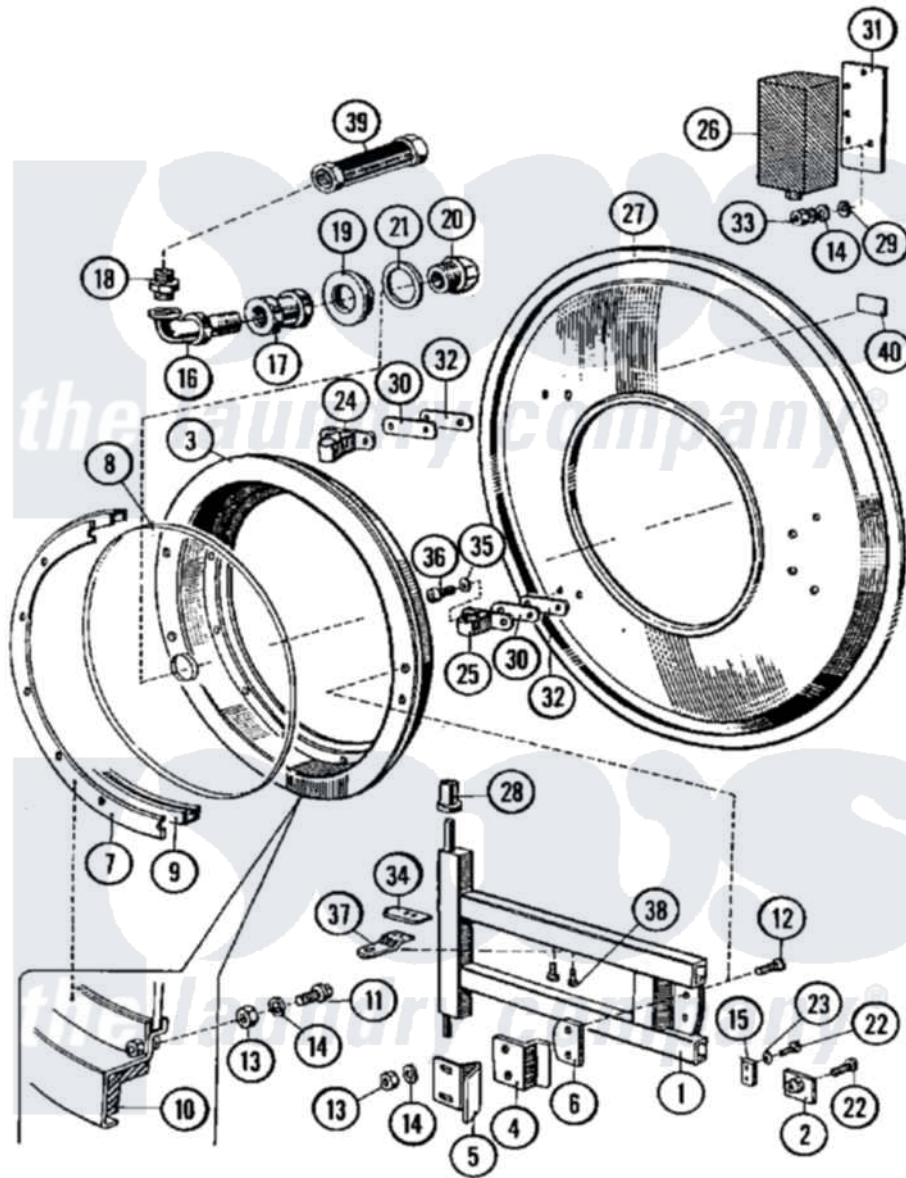

Maytag MFX100PAVS 08 - DOOR

Maytag [Commercial Maytag MFX100PAVS Washer Parts](#) Parts Diagram 08 - DOOR
 Click on the part number to view part

Item	Original Part Number	Replaced By	Status	Part Description
001	23001916			Frame, Door
002	NLA		Not Available	NUT, FRAME
003	23001918			Door, Loading
004	23001919			Latch, Door
005	23001920			Cover
006	23001921			Washer
007	23001922			Shim
008	23001923			Doorglass
009	23001924			Gasket, Glass
010	23001925			Doorseal
011	NLA		Not Available	SCREW (M6X10)
012	23001374	23002462		Screw Lu
013	23001677			Nut
014	23001158			Lockwasher
015	23001668			Contact, Magnetic
016	23001624			Connection, Elbow

017	23001625		Adapter, Doorshower Fitting
018	23001623		Adapter, Hose Fitting
019	23001626		Washer, Shower
020	23001628		Shower, Door
021	23001931		O-Ring
022	23001932		Bolt
023	23001670		Washer
024	23001934		Hinge
025	23001935		Hinge
026	23001936		Doorlock Assembly
027	23001937		Shield, Front
028	23001938		Adapter, Hinge
029	23001643	23002424	Washer M6.4
030	23001939		Shim, Hinge
031	NLA	Not Available	SHIM, DOORLOCK
032	23001941		Washer, Hinge
033	23001641	23002461	Screw
034	23001034	Not Available	NUT (M6)
035	23001631	23002727	Washer Lu
036	23001602		Bolt, Lentil Cup
037	23001622		Shower, Support Door
038	NLA	Not Available	BOLT (M6X12)
039	23001630		Hose, Water Inlet
040	23002124	Not Available	LABEL, HEAT WARNING