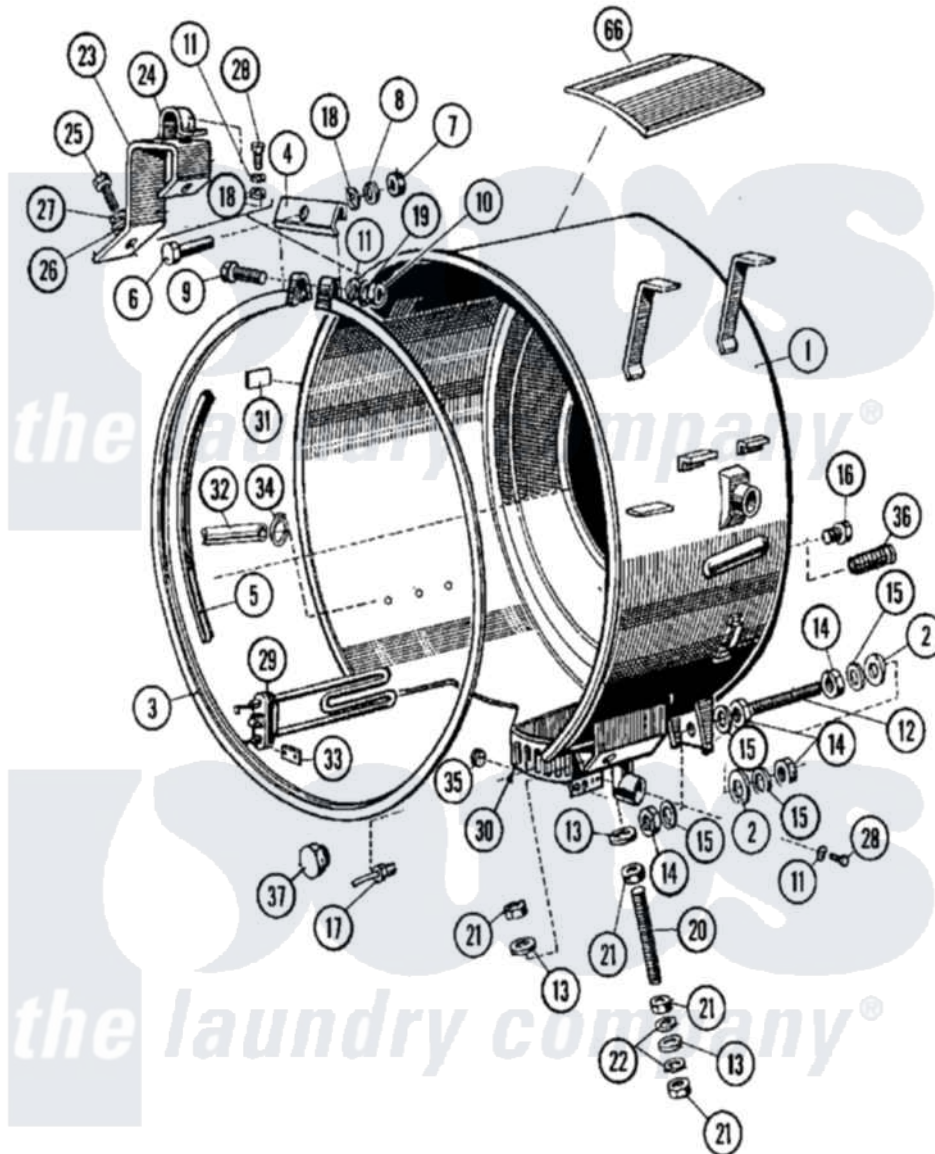

# Maytag MFX100PAVS 09 - OUTER SHELL ASSEMBLY

Maytag Commercial Maytag MFX100PAVS Washer Parts Parts Diagram 09 - OUTER SHELL ASSEMBLY  
 Click on the part number to view part

Item	Original Part Number	Replaced By	Status	Part Description
001	<a href="#">23001827</a>			Tub
"	NLA		Not Available	TUB
002	<a href="#">23001292</a>			Washer
003	NLA		Not Available	RING, FRONT SHIELD FASTENING
004	NLA		Not Available	RING, COVER FASTENING
005	<a href="#">23001591</a>			Seal, Front Shield
006	NLA		Not Available	BOLT (M5X30)
007	<a href="#">23001597</a>			Nut
008	<a href="#">23001640</a>	<a href="#">23004485</a>		Lock Washer M5
009	NLA		Not Available	BOLT (M6X60)
010	23001034		Not Available	NUT (M6)
011	<a href="#">23001309</a>			Washer Lu
012	NLA		Not Available	BACKSCREW, TUB ADJUSTING
013	<a href="#">23001757</a>			Washer
014	<a href="#">23001303</a>			Nut

015	<a href="#">23001419</a>		Lockwasher
016	23001604	<a href="#">23002480</a>	Plug
017	<a href="#">23001073</a>		Sensor, Temperature
018	<a href="#">23001158</a>		Lockwasher
019	<a href="#">23002128</a>		Washer, Spring
020	NLA	Not Available	FRONTSCREW, TUB ADJUSTING
021	NLA	Not Available	NUT (M16)
022	<a href="#">23001757</a>		Washer
023	NLA	Not Available	SUPPORT, RINSE HOSE
024	NLA	Not Available	CLAMP, RINSE HOSE
025	NLA	Not Available	BOLT (M8X16)
026	NLA	Not Available	WASHER (8.4)
027	<a href="#">23001265</a>		Washer
028	<a href="#">23001157</a>		Bolt
029	<a href="#">23002191</a>		Element, Heating 80Lb
030	<a href="#">23002196</a>		Protector, Cable
031	NLA	Not Available	LABEL, ``HEAT WARNING``
032	<a href="#">23002193</a>		Small Chemical Hose D10/14
033	NLA	Not Available	CONNECTION, HEATING ELEMENT
034	23001506	<a href="#">596669</a>	Clamp, Manifold
035	<a href="#">23002197</a>		Med. Strain Relief Nut
036	BLANK	Not Available	SOCKET
037	BLANK	Not Available	PLUG (3/4``)