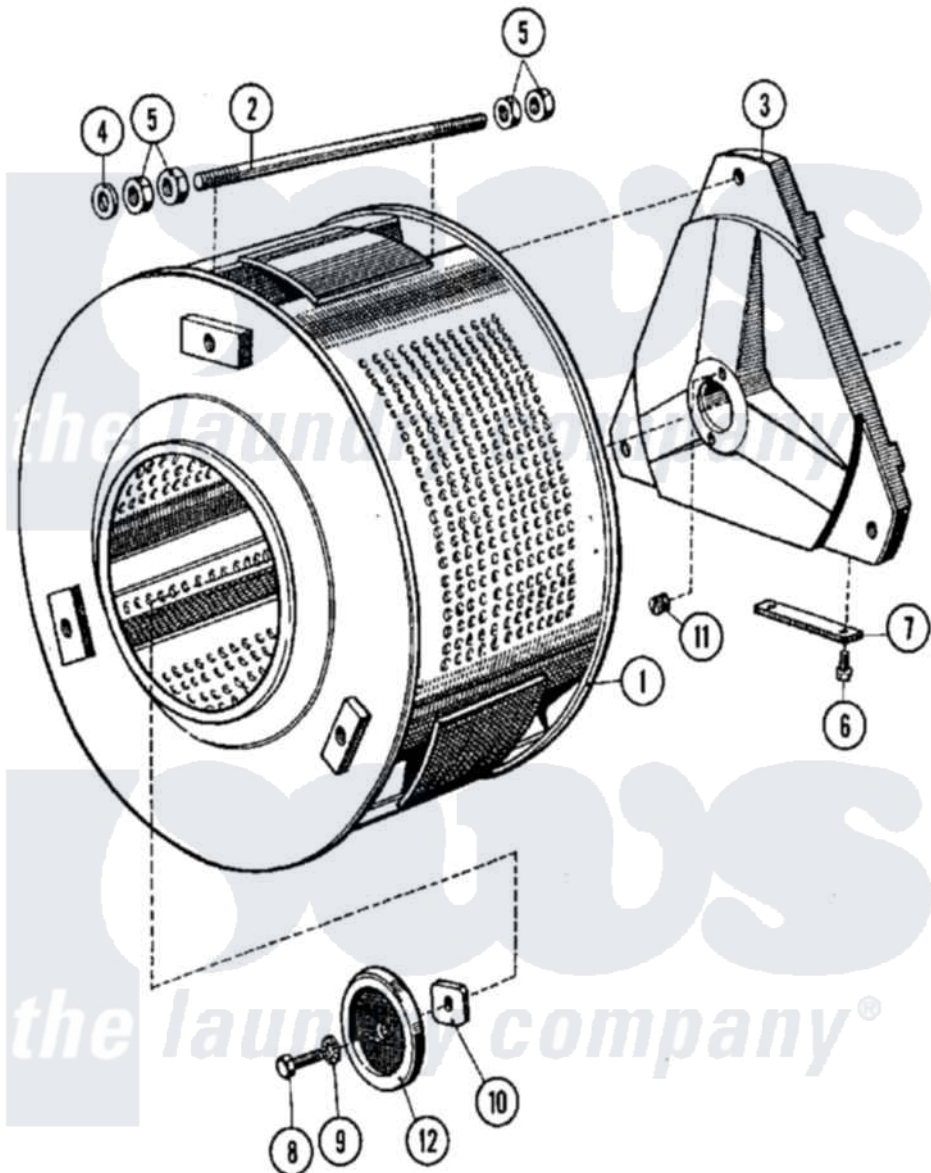

# Maytag MFX100PAVS 10 - INNER BASKET

Maytag Commercial Maytag MFX100PAVS Washer Parts Parts Diagram 10 - INNER BASKET  
 Click on the part number to view part

Item	Original Part Number	Replaced By	Status	Part Description
001	<a href="#">23001813</a>			Drum, Inner
"	<a href="#">23001814</a>			Drum, Inner
002	<a href="#">23001815</a>			Rod, Reinforcement Drum
"	<a href="#">23001816</a>			Rod, Reinforcement Drum
003	NLA		Not Available	SHAFT, REINFORCEMENT (MAIN)
004	<a href="#">23001818</a>			Washer
005	<a href="#">23001819</a>			Nut
006	<a href="#">23001820</a>			Bolt
007	<a href="#">23001821</a>			Washer, Square
008	<a href="#">23001822</a>			Bolt
009	<a href="#">23001823</a>			Washer, Spring
010	<a href="#">23001824</a>			Washer, Inner Drum
011	<a href="#">23001825</a>			Screw, Blinded
012	<a href="#">23001826</a>			Cover, Main Shaft