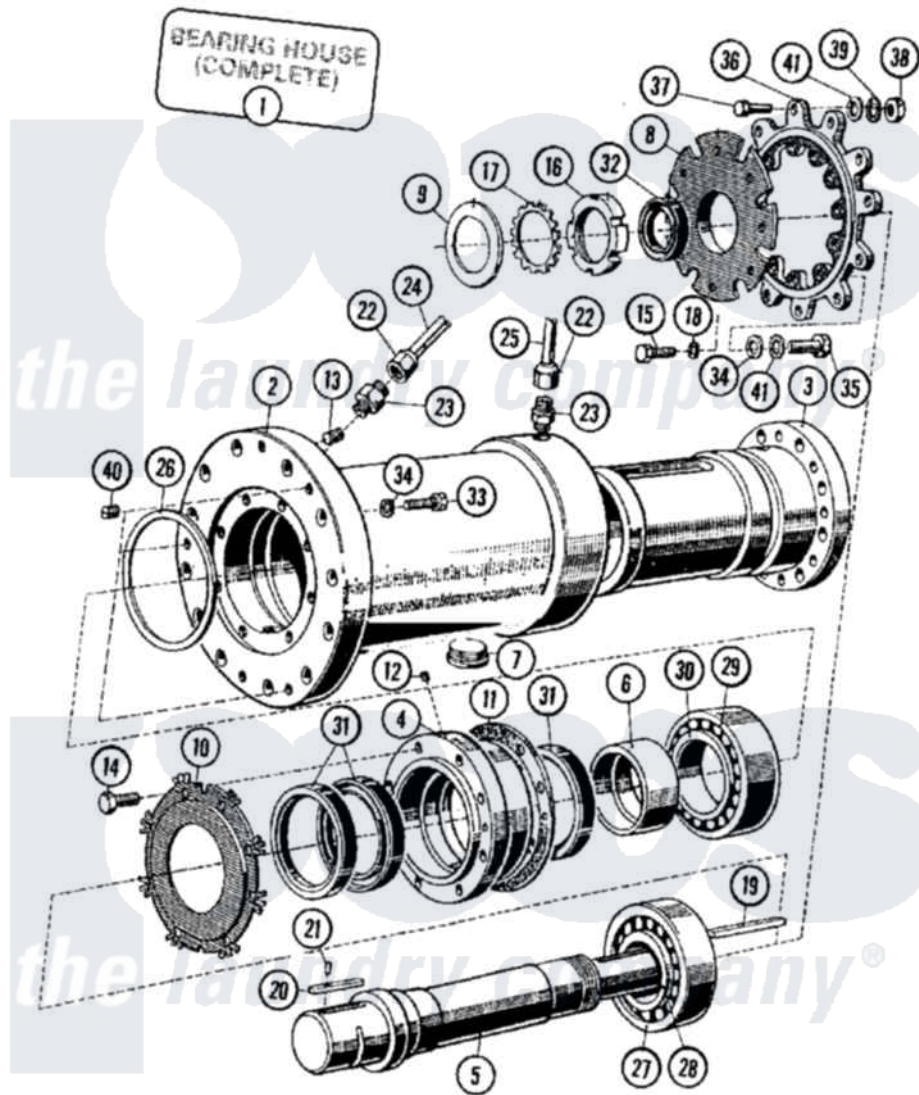

Maytag MFX100PAVS 11 - BEARING ASSEMBLY

Maytag [Commercial Maytag MFX100PAVS Washer Parts](#) Parts Diagram 11 - BEARING ASSEMBLY
 Click on the part number to view part

Item	Original Part Number	Replaced By	Status	Part Description
001	23001852			House, Bearing
002	23001853			House, Bearing
003	23001854			Holder, Bearing
004	23001855			Holder, Seal
005	23001856			Shaft, Main
006	23001857			Ring, Sealing
007	NLA		Not Available	NUT, BLINDING
008	NLA		Not Available	LID, BEARING HOUSE REAR
009	NLA		Not Available	RING, DISTANCE
010	NLA		Not Available	COVER, FRONT
011	23001862	23003201		Sealing
012	23001290			Screw, Allen Set
013	NLA		Not Available	SCREW, BLIND (M10X10)
014	23001305			Bolt M8x25
015	23001662			Bolt
016	23001867			Ring, Fastening

017	23001868		Ring, Safety
018	23001400		Lock Washer, Spring
019	23001869		Wedge
020	23001870		Wedge
021	23001871		Pin
022	23001646		Fixation, Grease Hose
023	23001645		Adaptor, Grease Hose
024	23001739		Hose, Grease
025	NLA	Not Available	HOSE, GREASE
026	23001214	23003214	Ring, O
027	23001873		Ring, Pulley Side Outside Bear
028	23001874		Ring, Pulley Side Inner Bearin
029	23001875		Ring, Drum Side Outside Bearin
030	23001876		Ring, Drum Side Inner Bearing
031	23001877		Seal
032	23002118		Seal
033	NLA	Not Available	BOLT (M16X65)
034	23001912		Washer
035	NLA	Not Available	BOLT (M16X50)
036	23001880		Plate, Bearing House Fixation
037	NLA	Not Available	BOLT (M20X35)
038	NLA	Not Available	NUT (M20)
039	23001823		Washer, Spring
040	23001825		Screw, Blinded
041	23001757		Washer