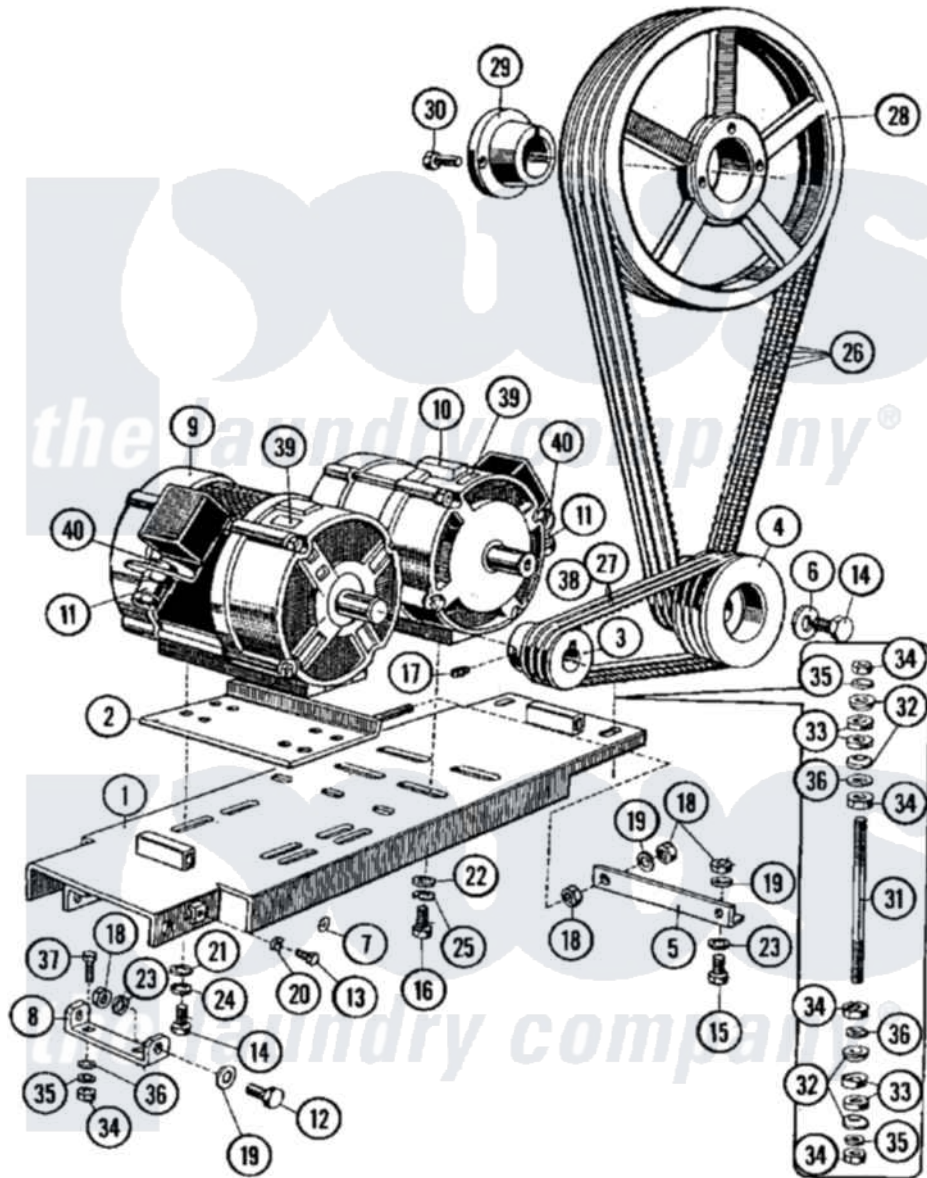

Maytag MFX100PAVS 13 - MOTOR & PULLEY

Maytag [Commercial Maytag MFX100PAVS Washer Parts](#) Parts Diagram 13 - MOTOR & PULLEY
 Click on the part number to view part

Item	Original Part Number	Replaced By	Status	Part Description
001	23001887			Support, Motor
"	NLA		Not Available	SUPPORT, MOTOR
002	23001889			Washmotor, Adjusting Plate
"	NLA		Not Available	WASHMOTOR, ADJUSTING PLATE
003	NLA		Not Available	WASHMOTOR, PULLEY
004	23001273			V-Pulley
"	23003816			Spinmotor, Pulley
005	NLA		Not Available	SUPPORT, ADJUSTING SCREW
006	23001897			Washer, Safety
007	NLA		Not Available	LABEL, EARTH
008	NLA		Not Available	HINGE, MOTORSUPPORT
009	23001899			Motor, Washing
010	23001901			Motor, Spin
011	23002196			Protector, Cable
012	NLA		Not Available	BOLT (M12X30)

013	23001904		Bolt Lu
014	23001662		Bolt
015	NLA	Not Available	BOLT (M12X30)
016	23001264		Bolt M8x20
017	23001906		Bolt
018	23001303		Nut
019	23001292		Washer
020	23001313	23003767	Washer Brass
021	NLA	Not Available	WASHER (10.5)
022	23001263		Washer
023	23001419		Lockwasher
024	23001400		Lock Washer, Spring
025	23001265		Washer
026	23001657		V-Belt
027	23001907		V-Belt
028	23001908		Pulley, Main Shaft
029	23001909		Cone, Pulley Fixation
030	23001910		Bolt
031	NLA	Not Available	FRONTSCREW, TUB ADJUSTING
032	NLA	Not Available	WASHER
033	23001912		Washer
034	NLA	Not Available	NUT (M16)
035	23001757		Washer
036	NLA	Not Available	SCREW (M16X110)
037	NLA	Not Available	BOLT (M16X30)
038	23002122		V-Belt
039	23002123	Not Available	LABEL, MOTOR
040	23002197		Med. Strain Relief Nut