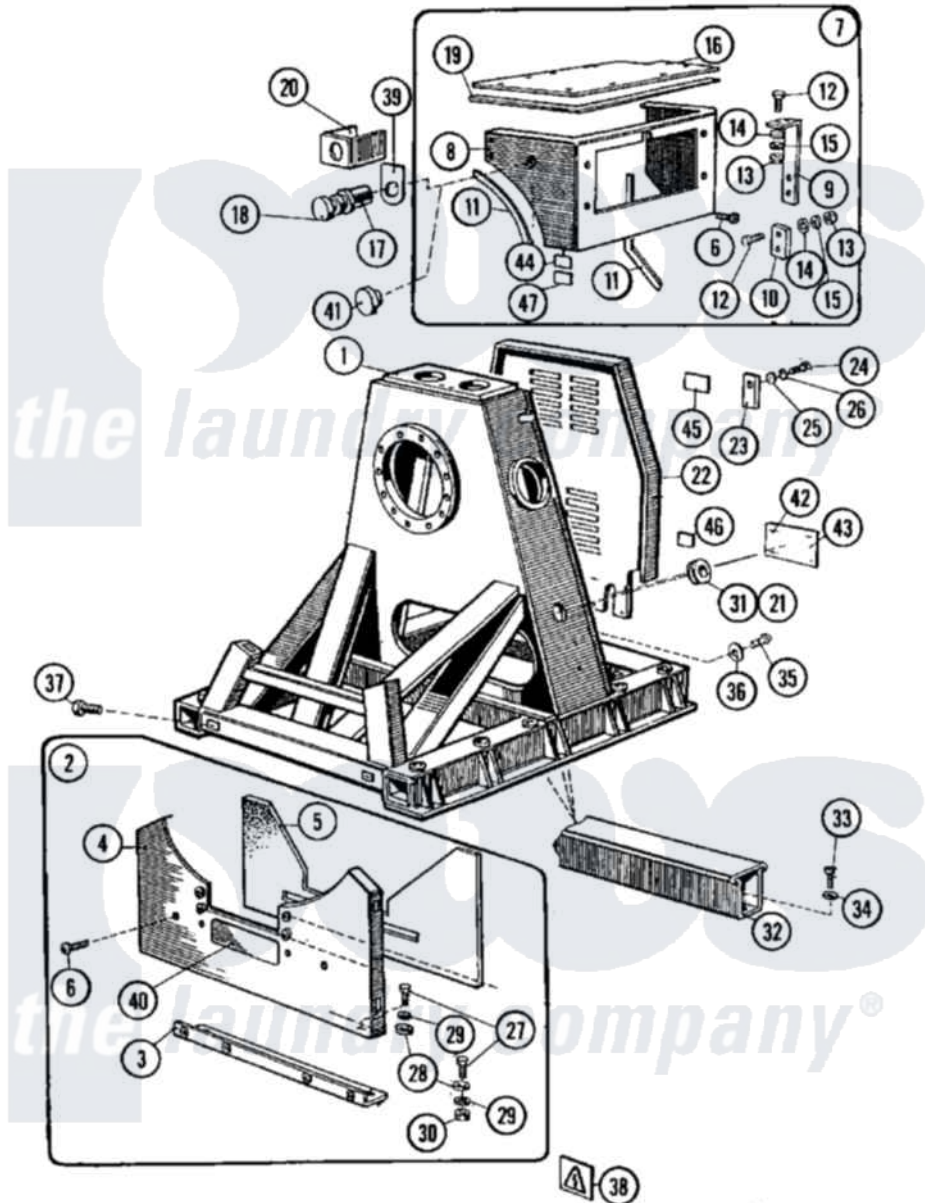

# Maytag MFX100PAVS 14 - FRAME & COVER ASSEMBLY

Maytag [Commercial Maytag MFX100PAVS Washer Parts](#) Parts Diagram 14 - FRAME & COVER ASSEMBLY  
 Click on the part number to view part

Item	Original Part Number	Replaced By	Status	Part Description
001	<a href="#">23001763</a>			Frame
002	<a href="#">23001765</a>			Front Panel Assembly
003	NLA		Not Available	SUPPORT, FRONT PANEL
004	<a href="#">23001767</a>			Panel, Front
005	NLA		Not Available	SHEET, ANTIVIBRATION
006	<a href="#">23001749</a>			Screw
007	<a href="#">23001769</a>			Soap Box Cover Assembly
008	NLA		Not Available	PLATE, SOAP BOX COVER
009	NLA		Not Available	HOLDER, READ RELAY
010	<a href="#">23001566</a>			Switch, Magnetic
011	23001088	<a href="#">23002473</a>		Rubber, Protective
012	NLA		Not Available	BOLT (M3X12)
013	<a href="#">23001053</a>			Nut
014	<a href="#">23001056</a>			Ring, Shaft Locking
015	<a href="#">23001054</a>			Washer, Locking
016	NLA		Not Available	LID, SOAP BOX COVER