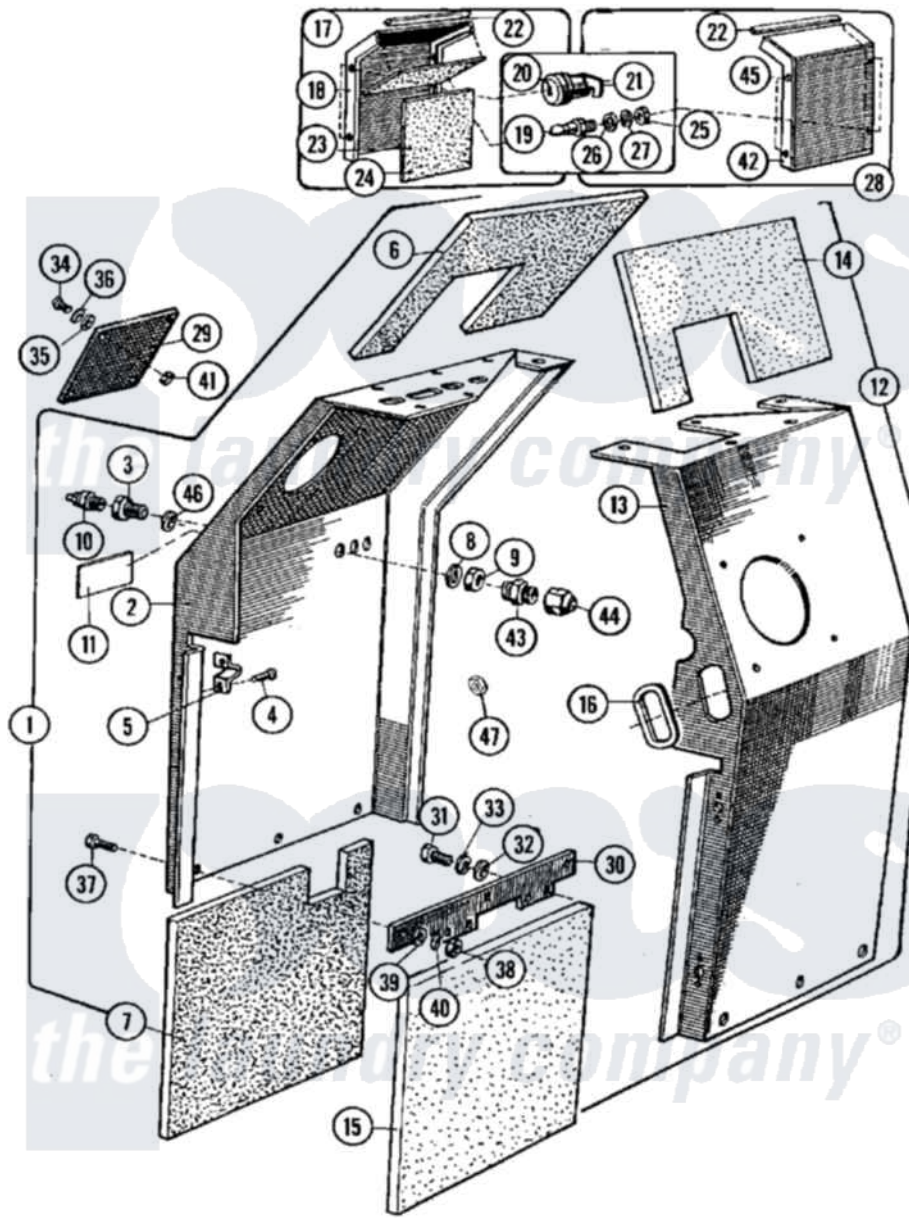

# Maytag MFX100PAVS 15 - SIDE PANEL

Maytag [Commercial Maytag MFX100PAVS Washer Parts](#) Parts Diagram 15 - SIDE PANEL  
 Click on the part number to view part

Item	Original Part Number	Replaced By	Status	Part Description
001	NLA		Not Available	PANEL, LEFT SIDE (BACK-COMP.)
002	NLA		Not Available	PANEL, LEFT SIDE (BACK)
003	<a href="#">23001726</a>			Adaptor, Lubrication Nipple
004	<a href="#">23001033</a>			Rivets, Blind Lu
005	<a href="#">23001032</a>			Spring Clip
006	NLA		Not Available	SHEET, ANTIVIBRATION (I)
007	<a href="#">23001795</a>			Sheet, Antivibration
008	NLA		Not Available	WASHER (17)
009	<a href="#">23001736</a>			Nut
010	<a href="#">23001753</a>			Nipple, Lubricating
011	NLA		Not Available	LABEL, LUBRICATING
012	NLA		Not Available	PANEL, RIGHT SIDE (BACK-COMP.)
013	NLA		Not Available	PANEL, RIGHT SIDE (BACK)
014	<a href="#">23002115</a>			Sheet, Anti-Vibration
015	<a href="#">23002116</a>			Sheet, Anti-Vibe-Ii 25.5"X15.5"