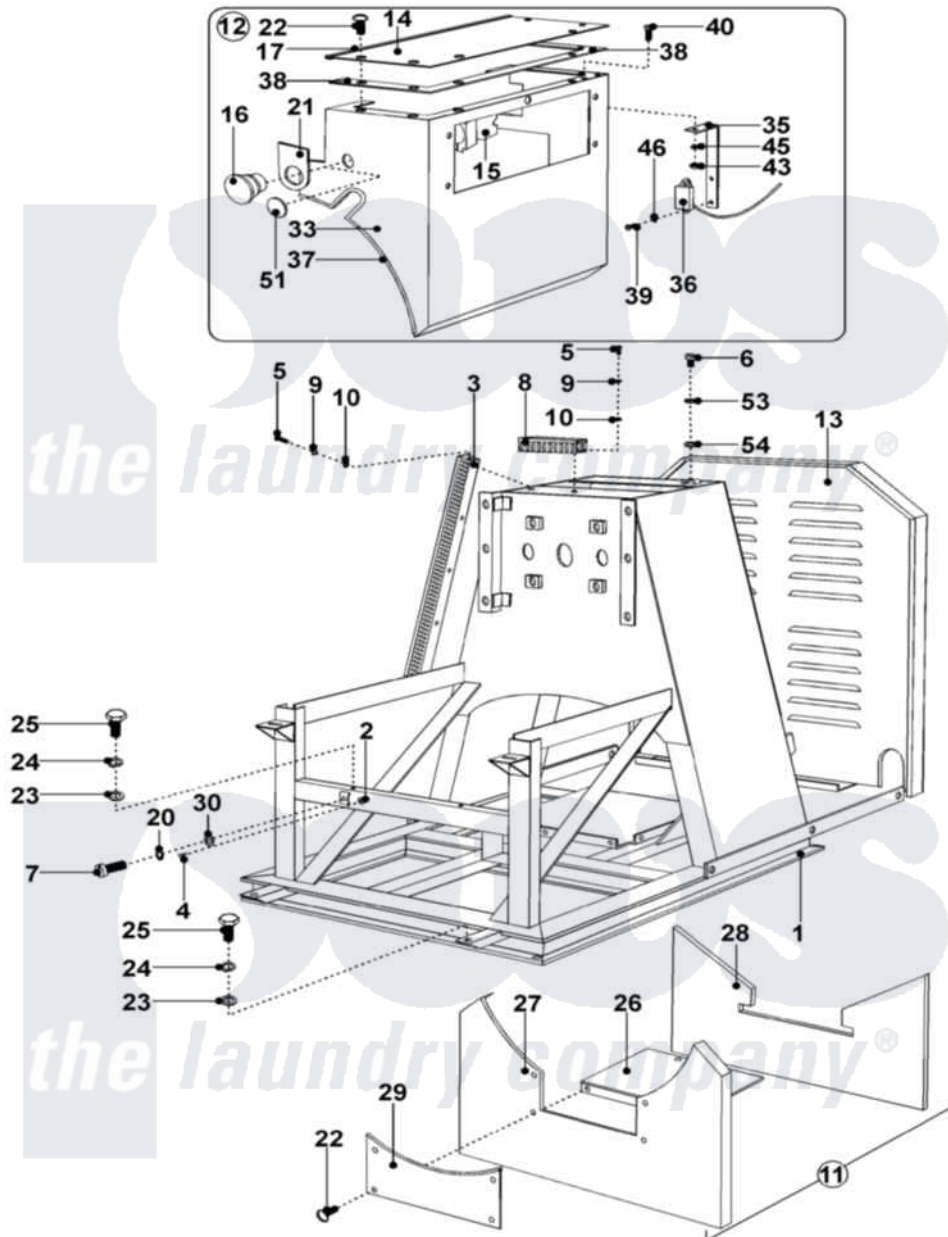

Maytag MFX50NNATS 01 - FRAME AND COVER ASSEMBLY

Maytag Commercial Maytag MFX50NNATS Washer Parts Parts Diagram 01 - FRAME AND COVER ASSEMBLY
 Click on the part number to view part

Item	Original Part Number	Replaced By	Status	Part Description
001	23003994			Complete Frame
002	23001550			Sticker, Service Warning
003	23001551			Gutter, Cable
004	23001552			Rivet, Blind
005	23002423	23001361		Bolt
006	23002303			Bolt
007	23001555			Bolt
008	23001551			Gutter, Cable
009	23002400			Washer
010	23001056			Ring, Shaft Locking
011	23002223			Front Panel Assembly
012	23002225			Soap Hopper Cover Assembly
013	23002226			Cover, Rear
014	23002227			Lid, Soap Box Cover
015	23001075	23002331		Contactor, Central Stop
016	23001078	23002331		Contactor, Central Stop

017	23002473		Rubber, Protective
020	23002425		Locker Washer M6
021	23003995	Not Available	LABEL STOP
022	23003996		Bolt M6x18
023	23002653	23001203	Washer
024	23002439	23001265	Washer
025	23002475	23001264	Bolt M8x20
026	23002228		Support, Front Panel
027	23002229		Panel, Front
028	NLA	Not Available	SHEET, ANTIVIBRATION
029	23002231		Cover
030	23002424		Washer M6.4
033	NLA	Not Available	PLATE, SOAP BOX COVER
035	23002233		Holder, Rear Relay
036	23001566		Switch, Magnetic
037	23002473		Rubber, Protective
038	23001567		Sheet, Anti-Vibration
039	23001468		Sticker, Spin Direction
040	23002769		Screw
043	23003666	23001014	Nut M4
045	23001573		Washer
046	23002865	23001054	Washer, Locking
051	23003997	23002243	Plug, Universal