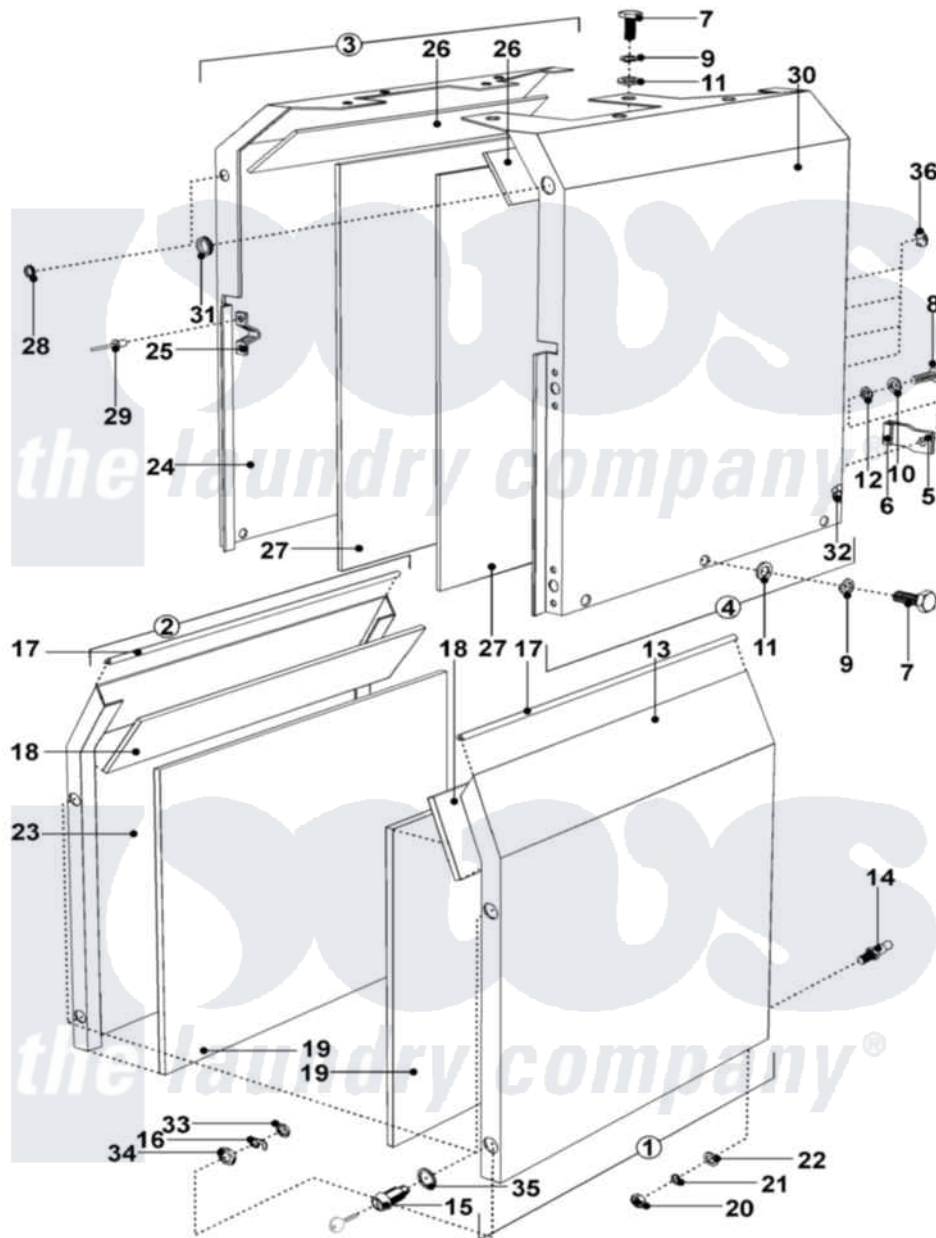

Maytag MFX50NNATS 02 - SIDE PANELS

Maytag Commercial Maytag MFX50NNATS Washer Parts Parts Diagram 02 - SIDE PANELS
 Click on the part number to view part

Item	Original Part Number	Replaced By	Status	Part Description
001	23002234			Panel, Front Rt. Side
002	23002235			Panel, Front Left Side
003	NLA		Not Available	PANEL, BACK LEFT SIDE (COMP.)
004	NLA		Not Available	PANEL, BACK RIGHT SIDE (COMP.)
005	23002238			Clamp, Rear Cover
006	23002473			Rubber, Protective
007	23002475	23001264		Bolt M8x20
008	23002649			Screw
009	23003769	23001203		Washer
010	23003778	23002756		Lockwasher
011	23002439	23001265		Washer
012	23002440			Washer, Spring Lock
013	NLA		Not Available	PANEL, FRONT SIDE (RT.)
014	23001332			Alignment Pin
015	23001583			Device, Locking

016	23001009		Hook, Lock
017	23002473		Rubber, Protective
018	23003998		Antivibration Sheet
019	23003998		Antivibration Sheet
020	23002452	8184504	Nut
021	23001585		Washer
022	23002836		Washer
023	23002240		Panel, Front Side
024	23002241		Panel, Back Side
025	23001032		Spring Clip
026	23003998		Antivibration Sheet
027	23003998		Antivibration Sheet
028	23001587		Protection, Rubber
029	23001033		Rivets, Blind Lu
030	23002242		Panel, Back Side
031	23002473		Rubber, Protective
032	23001575		Nut, Insert
033	23001011		Nut
034	23001008		Nut, Lock
035	23001007		Washer M21x27x1
036	23002243		Plug, Universal