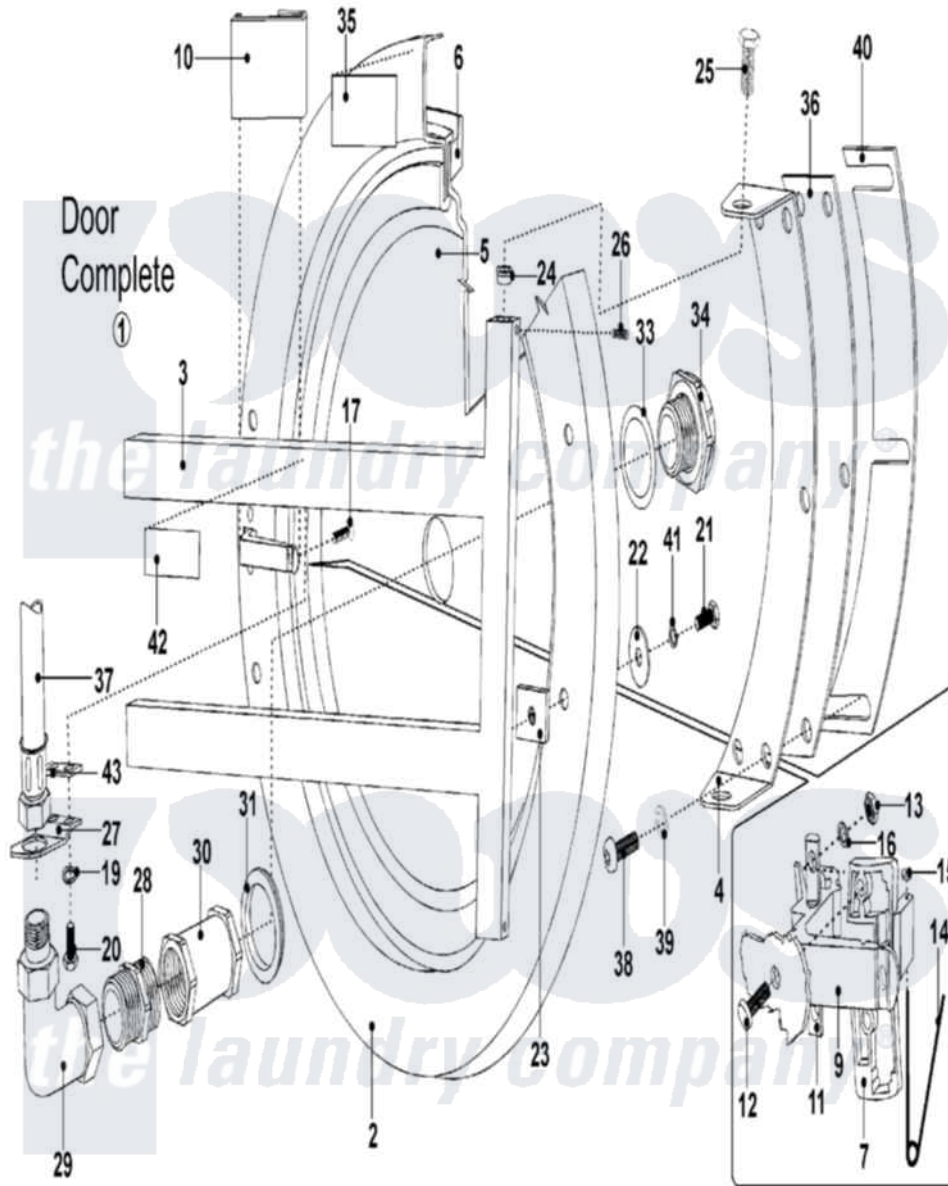

Maytag MFX50NNATS 05 - DOOR

Maytag [Commercial Maytag MFX50NNATS Washer Parts](#) Parts Diagram 05 - DOOR
 Click on the part number to view part

Item	Original Part Number	Replaced By	Status	Part Description
001	23002260			Door
002	23002261			Ring, Door
003	23002262			Holder
004	23002263			Hinge
005	23003710			Door Glass
006	23001612	W10292561		Door Seal
007	23001370			Door Handle Block W/Pin
009	23001613			Handle, Door Lever
010	23001367			Lever, Handle
011	23001168			Door Handle Pivot Pin
012	23001175			Screw
013	23002471	23001310		Nut, Self Locking
014	23001169			Spring, Handle Lever
015	23002499			Spring Retaining Clip
016	23002424			Washer M6.4
017	23001616			Screw

019	23002357	23002440	Washer, Spring Lock
020	23001617		Screw
021	23001618	23002461	Screw
022	23002265		Fender Washer
023	23001619		Nut, Doorhandle
024	NLA	Not Available	PIECE, INSERTION
025	23002266		Bolt
026	23001621		Screw Lu
027	23004004		Shower Support, Door
028	23004005		Fitting Adapter, Hose
029	23004006		Elbow Connection 3/4"
030	23004007		Doorshower Adapt Fitting
031	23001626		Washer, Shower
033	23001627		O Ring
034	23001628		Shower, Door
035	23001468		Sticker, Spin Direction
036	23002267		Washer, Hinge
037	23004008		Shower Hose 3/4" Braided Metal
038	23004001		Bolt M8 X 20
039	23002727		Washer Lu
040	23002268		Washer, Distance
041	23002130	23001158	Lockwasher
042	23003950		Index Plate, Heat Warn
043	23004009		Nut, Speed