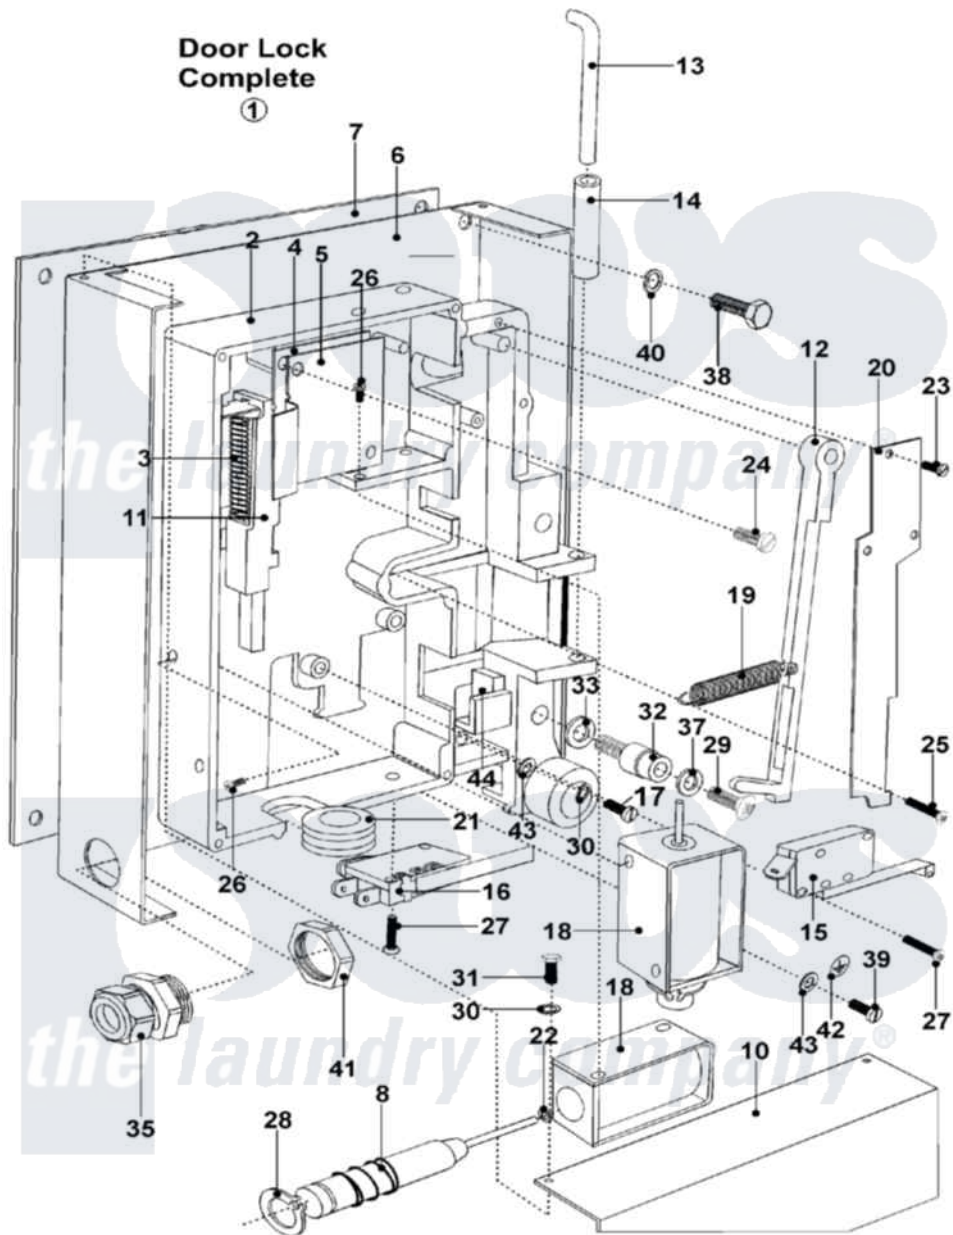

# Maytag MFX50NNATS 06 - DOOR LOCK ASSEMBLY

Maytag Commercial Maytag MFX50NNATS Washer Parts Parts Diagram 06 - DOOR LOCK ASSEMBLY  
 Click on the part number to view part

Item	Original Part Number	Replaced By	Status	Part Description
001	<a href="#">23004010</a>			Door Lock Complete Lu
002	<a href="#">Y23002898</a>			Ground, Plate Lock
003	<a href="#">23002903</a>			Spring, Locking Part
004	NLA		Not Available	PLATE, PART 2
005	NLA		Not Available	PLATE, PART 1
006	<a href="#">23002269</a>			Housing, Lock
007	<a href="#">23002270</a>			Washer, Housing
008	<a href="#">23002903</a>			Spring, Locking Part
010	<a href="#">23002271</a>			Lock Cover
011	<a href="#">23001140</a>			Small Lock Hook
012	<a href="#">23002899</a>			Handle, Locking Part
013	<a href="#">23001142</a>			Retainer, Lock Tube
014	<a href="#">23001143</a>			Tube, Lock
015	23003112	<a href="#">23002337</a>		Microswitch, Lever
016	<a href="#">23001145</a>			Microswitch, Lever
017	23001748	<a href="#">23002721</a>		Screw