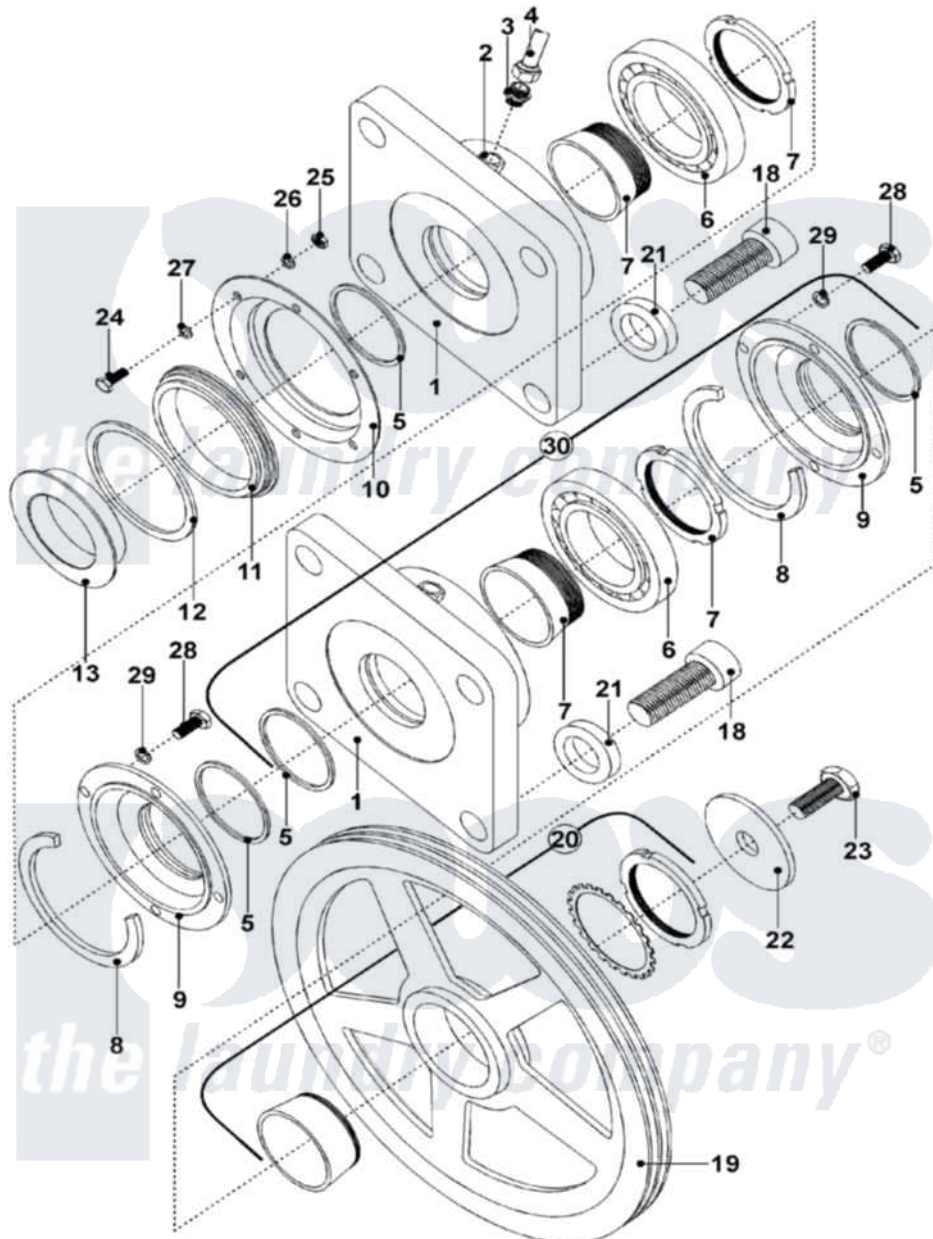

Maytag MFX50NNATS 07 - BEARING ASSEMBLY

Maytag Commercial Maytag MFX50NNATS Washer Parts Parts Diagram 07 - BEARING ASSEMBLY
 Click on the part number to view part

Item	Original Part Number	Replaced By	Status	Part Description
001	23004013			Bearing Housing
002	23002273			Adapter
003	23001645			Adaptor, Grease Hose
004	23001646			Fixation, Grease Hose
005	23001647			Ring, Felt
006	23001648			Bearing
007	23001649			Bushing
008	23001650			Ring
009	23004014			Bearing Housing Cover
010	23002198			Case, Joint
011	23001213			Ring, Axial Joint
012	23001212			Shaft, Ring
013	23004015			Gasket,
018	23002199			Bolt
019	23002275			Pulley, Belt
020	23001653			Drum Pulley Bushing

021	23002276		Washer
022	23002277		Washer
023	23002278		Bolt
024	23002279	23002462	Screw Lu
025	23002280		Nut M6
026	23002281		Washer M6.4x12x1.6
027	23003774	23002756	Lockwasher
028	23002647	23001305	Bolt M8x25
029	23002358		LOCK WASHER M8
030	23004016		Complete Flange Bearing