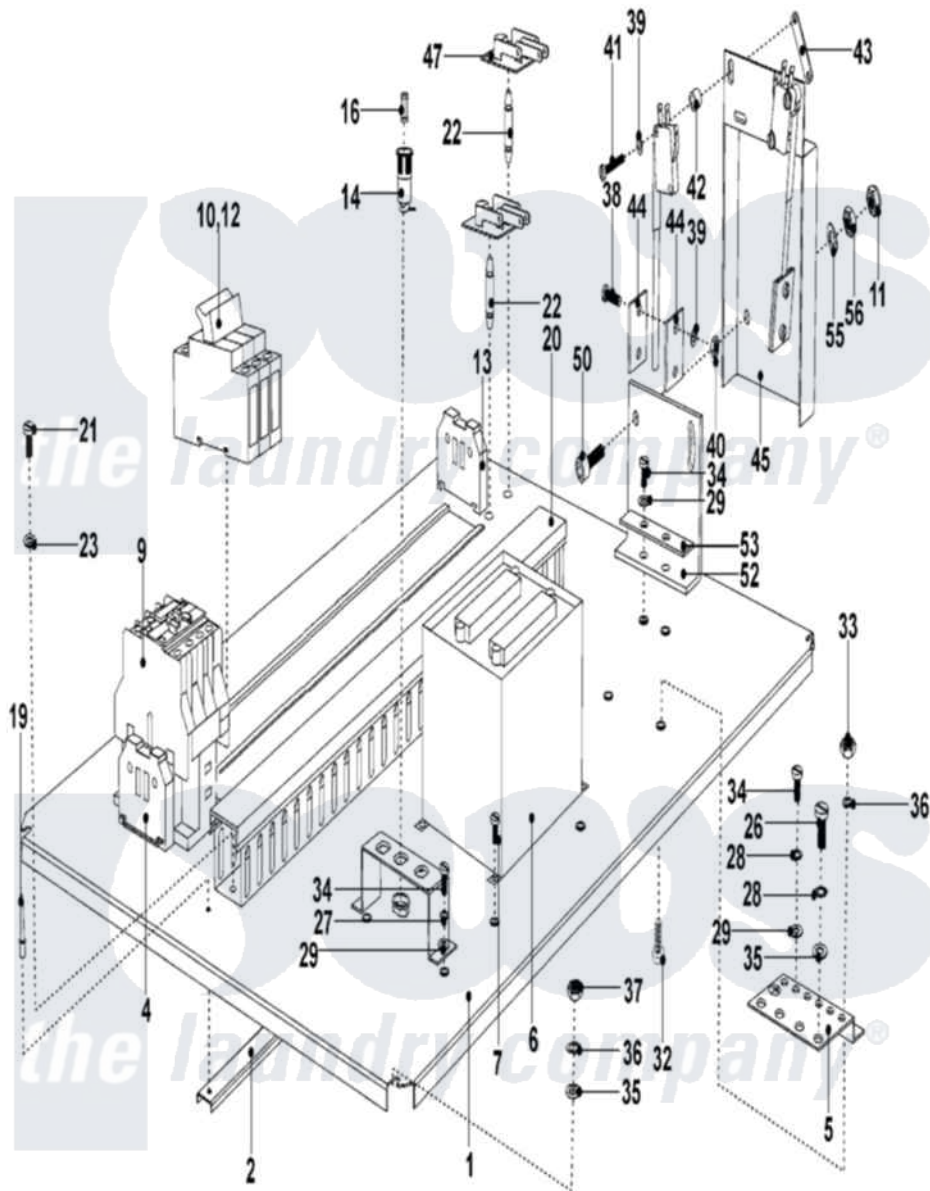

Maytag MFX50NNATS 11 - MAIN CONTROL

Maytag [Commercial Maytag MFX50NNATS Washer Parts](#) Parts Diagram 11 - MAIN CONTROL
 Click on the part number to view part

Item	Original Part Number	Replaced By	Status	Part Description
001	23004067			Mounting Plate
002	23004068			Reinforcement Plate
004	23002110			Terminal Wago
005	23002099			Cube, Earth
006	23002348	23003734		Transformer
007	23002398	23001089		Screw
009	23001102			Contactora
010	23003158			Fuse, Disconnecter
011	23003716			Nut M5
012	23002802			Disconnecter, Fuse
013	23002110			Terminal Wago
014	23001462			Holder, Fuse
016	23002918	23001508		Fuse
019	23002187			Bolt, Firing
020	23002103			Trough, Cable
021	23001609	23002721		Screw

022	23001099		Socket, Pc Board Socket
023	23002129		Washer
026	23002303		Bolt
027	23002111	23001013	Lock Washer External Teeth M4
028	23001734	23002425	Locker Washer M6
029	23002129		Washer
032	23002805		Screw
033	23003773	Not Available	NUT M6
034	23001748	23002721	Screw
035	23002424		Washer M6.4
036	23002357	23002440	Washer, Spring Lock
037	23003773	Not Available	NUT M6
038	23002398	23001089	Screw
039	23002950		Lock Washer M4
040	23003666	23001014	Nut M4
041	23002092		Bolt
042	23002086		Washer, Microswitch
043	23004069		Nut, Microswitch
044	23003712		Adjustment Weight
045	23003713		Balance Switch Holder
047	23001146		Coil
050	23003714		Bolt M5x16
052	23003713		Balance Switch Holder
053	23003715		Washer, Balance Switch
055	23002862	23001708	Washer
056	23002452	8184504	Nut
057	23002077		Switch, Out Of Balance