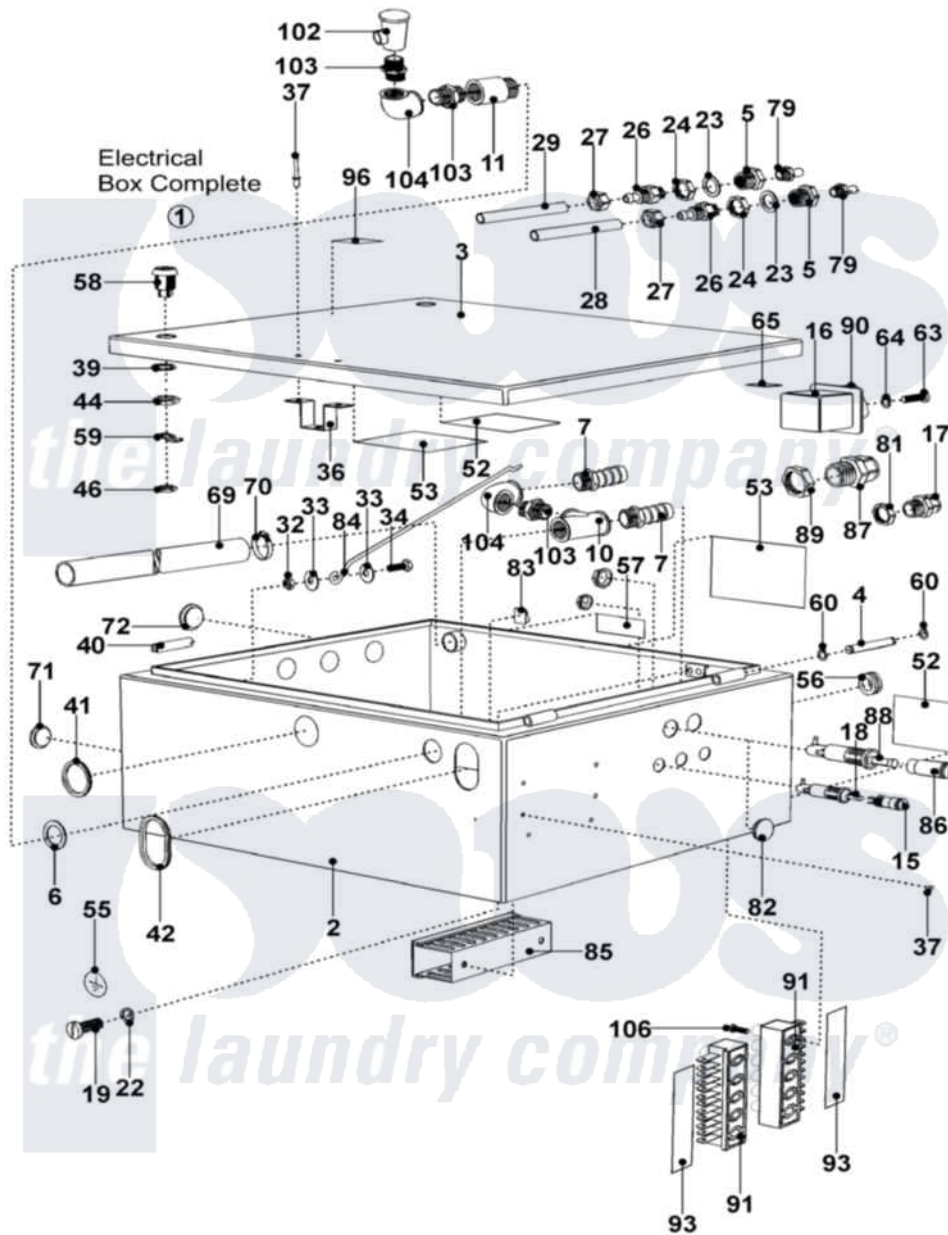

# Maytag MFX50NNATS 12 - SOAP INJECTION & ACCESSORIES

Maytag Commercial Maytag MFX50NNATS Washer Parts Parts Diagram 12 - SOAP INJECTION & ACCESSORIES  
 Click on the part number to view part

Item	Original Part Number	Replaced By	Status	Part Description
001	<a href="#">23004070</a>			Electrical Box Complete
002	NLA		Not Available	BOX, ELECTRICAL
003	NLA		Not Available	COVER, ELECTRICAL BOX
004	<a href="#">23001690</a>			Screw, Distance
005	<a href="#">23001726</a>			Adaptor, Lubrication Nipple
006	<a href="#">23001483</a>			Washer
007	<a href="#">23001727</a>			Connection, Tube
010	<a href="#">23001485</a>			Tee, 3/4" Pipe Thread
011	<a href="#">23001729</a>			Tube, Extension
015	<a href="#">23001462</a>			Holder, Fuse
016	23004071	<a href="#">23003501</a>		Switch, Main
017	<a href="#">23002196</a>			Protector, Cable
018	<a href="#">23001463</a>			Fuse
019	<a href="#">23001733</a>			Screw
022	<a href="#">23002425</a>			Locker Washer M6
023	<a href="#">23002246</a>			Washer