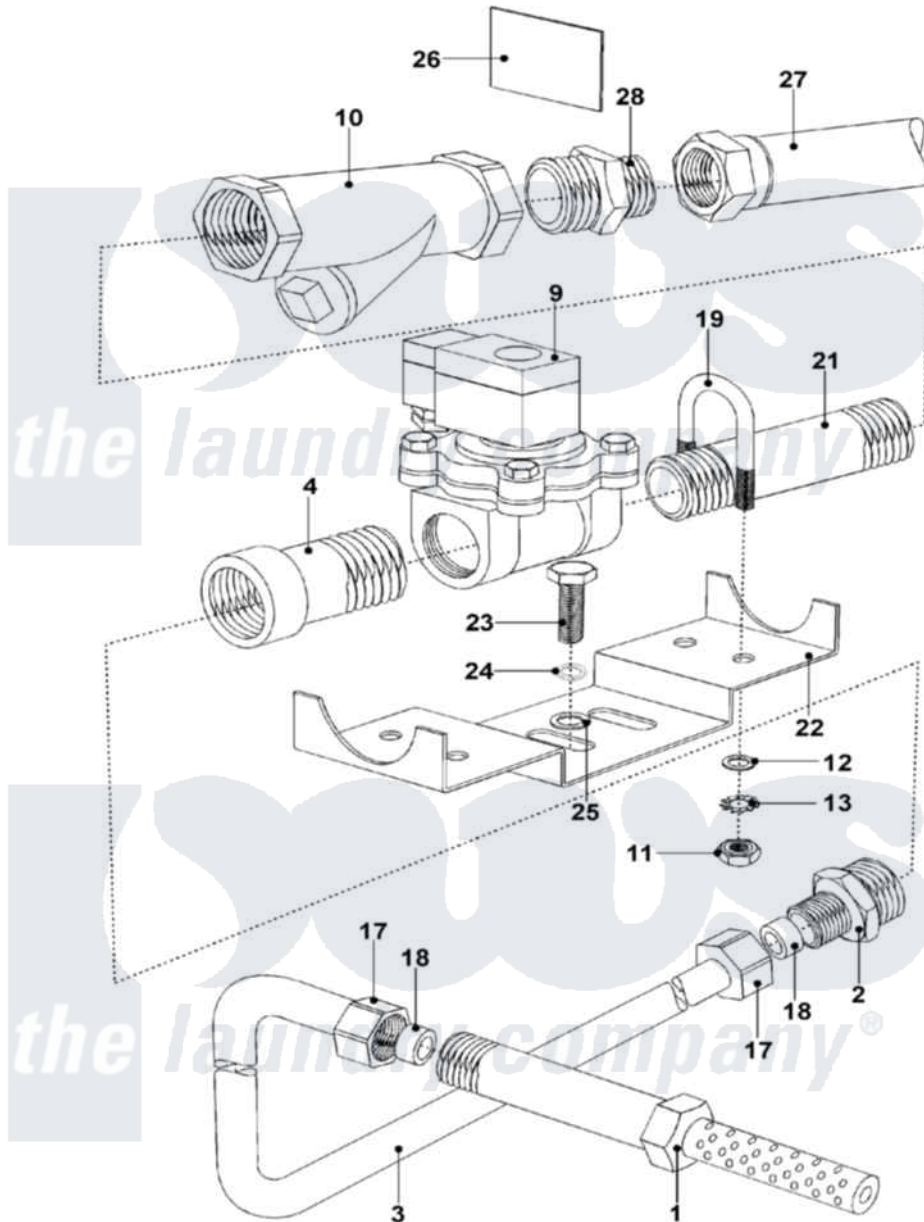

Maytag MFX50NNATS 14 - DRAIN VALVE ASSEMBLY

Maytag Commercial Maytag MFX50NNATS Washer Parts Parts Diagram 14 - DRAIN VALVE ASSEMBLY
 Click on the part number to view part

Item	Original Part Number	Replaced By	Status	Part Description
001	23001244			Valve, Drain
002	23002015			Elbow
003	23001760			Hose, Overflow
004	23001253			Tee, Drain
005	23002316			Holder
006	23002647	23001305		Bolt M8x25
007	NLA		Not Available	NUT M8
008	23001761			Hose, Connection
009	23001258	696392		Hose Clamp
010	23001261	616099		Clamp
011	23001262	616099		Clamp
012	23001257	596669		Clamp, Manifold
013	23001762	23003035		Elbow
014	23001260			Pressure Switch Hose Fitting
015	23001252			Upper Pressure Switch Hose
016	23002439	23001265		Washer