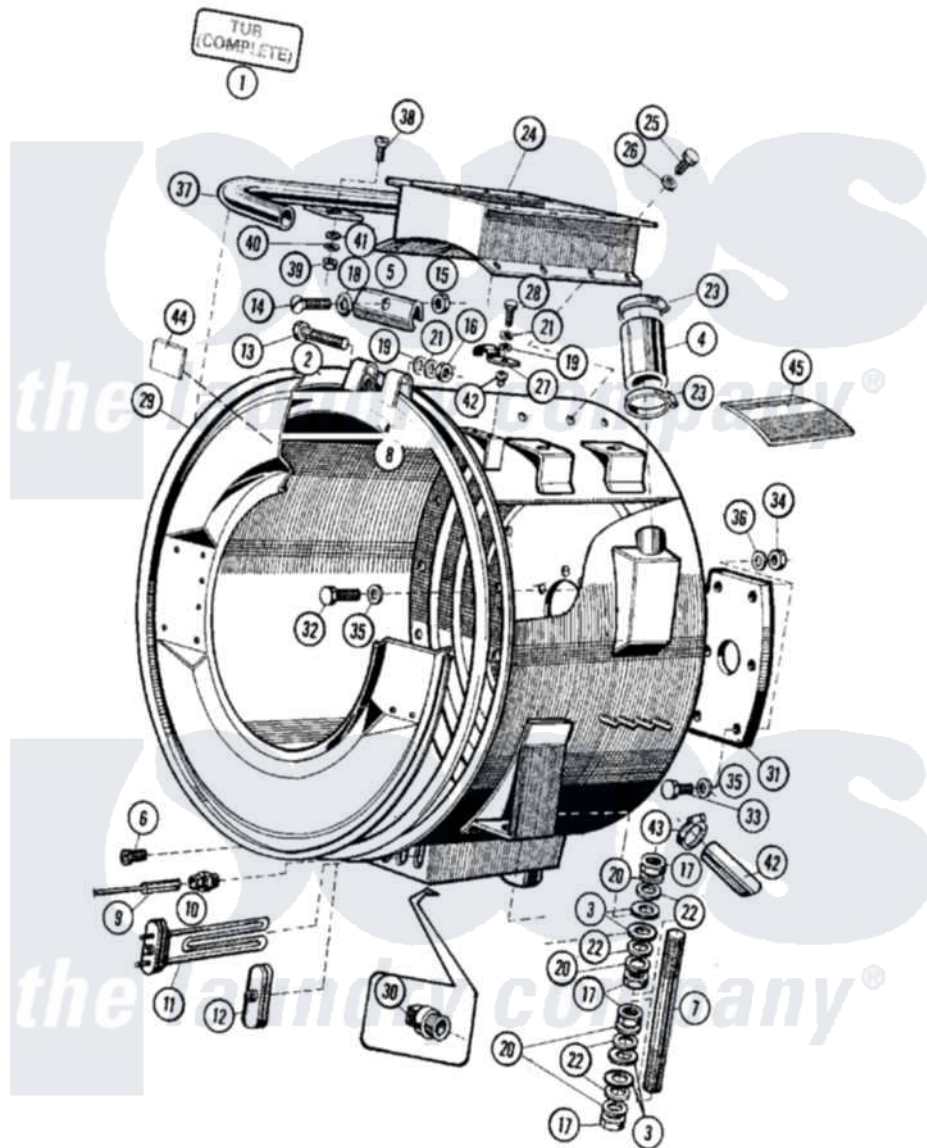

Maytag MFX50PNAVS 03 - OUTER SHELL ASSEMBLY

Maytag Commercial Maytag MFX50PNAVS Washer Parts Parts Diagram 03 - OUTER SHELL ASSEMBLY
 Click on the part number to view part

Item	Original Part Number	Replaced By	Status	Part Description
001	23002244			Outer Tub
002	23002245			Ring, Front Shield Fastening
003	23002246			Washer
004	23001589			Tube, Soap Box
005	NLA		Not Available	RING, COVER FASTENING
006	23002247			Bolt
007	23002248			Bolt, Tub Front Adjusting
008	23001591			Seal, Front Shield
009	23001073			Sensor, Temperature
010	23001592			Adaptor
011	23001593			Element, Heating
012	23001594			Heating Element Hole Plug
013	NLA		Not Available	BOLT (M6X60)
014	23001596			Bolt
015	23001597			Nut
016	23001034		Not Available	NUT (M6)

017	23001599		Nut
018	23001204		Washer, Finishing
019	23001582		Washer
020	23001419		Lockwasher
021	23001580		Washer
022	23001292		Washer
023	23001256	34001289	Clamp, Hose
024	23002249		Support, Control Box
025	23001602		Bolt, Lentil Cup
026	23001263		Washer
027	NLA	Not Available	CLAMP, SPRAY RINSE HOSE
028	23001603		Bolt
029	23002251		Front, Washing Machine
030	23001604	23002480	Plug
031	23002252		Board, Caring
032	23001605		Screw
033	NLA	Not Available	BOLT (M8X15)
034	23001607	23001266	Nut M8
035	23001608		Washer Lu
036	23001263		Washer
037	23002253		Tube, Wire Protection
038	23001609	23002721	Screw
039	23001014		Nut M4
040	23001013		Lock Washer External Teeth M4
041	23001610	23002438	Washer M4.3
042	23002193		Small Chemical Hose D10/14
043	23001506	596669	Clamp, Manifold
044	23002254		LABEL, HEATWARNING
045	23002255		Al Aralamino