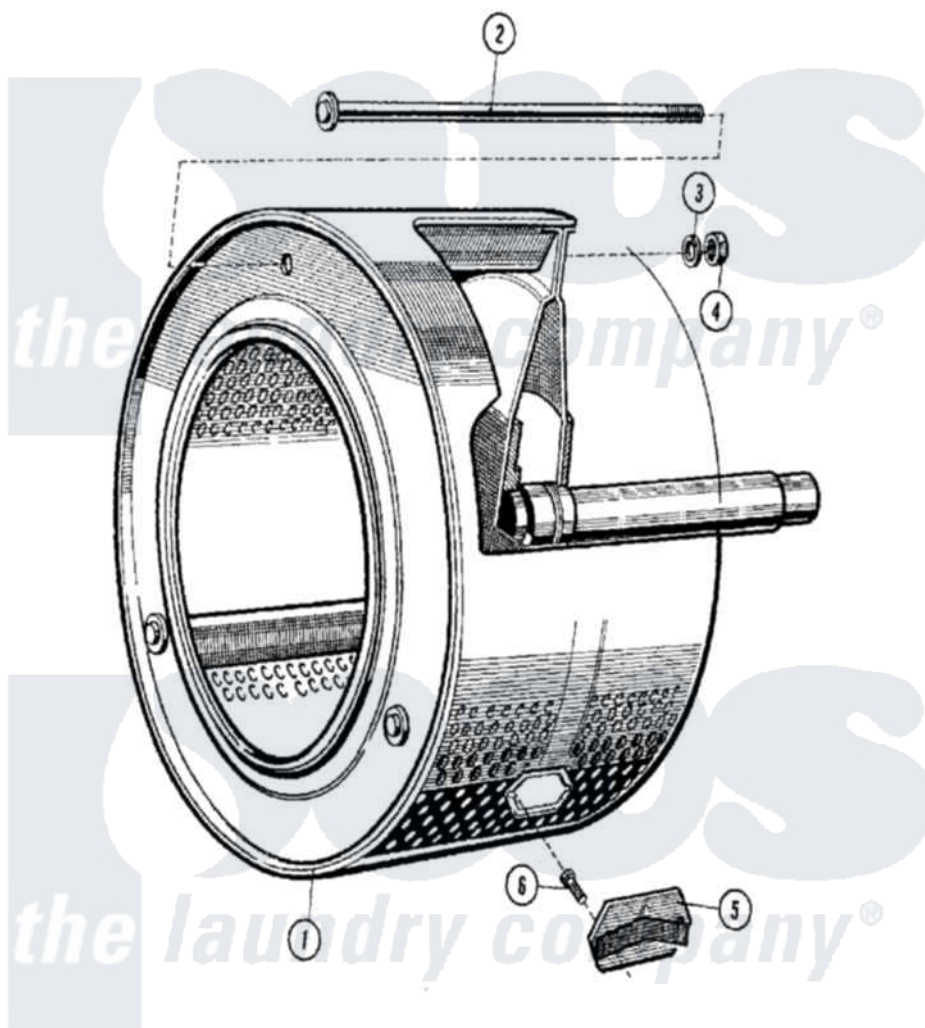

Maytag MFX50PNAVS 04 - INNER BASKET

Maytag [Commercial Maytag MFX50PNAVS Washer Parts](#) Parts Diagram 04 - INNER BASKET
[Click on the part number to view part](#)

Item	Original Part Number	Replaced By	Status	Part Description
001	23002256			Drum
002	23002257			Drum Rod M10 X 525mm
003	23002258			Washer M14
004	23001611			Nut
005	23002259			Cover
006	23001177			Screw